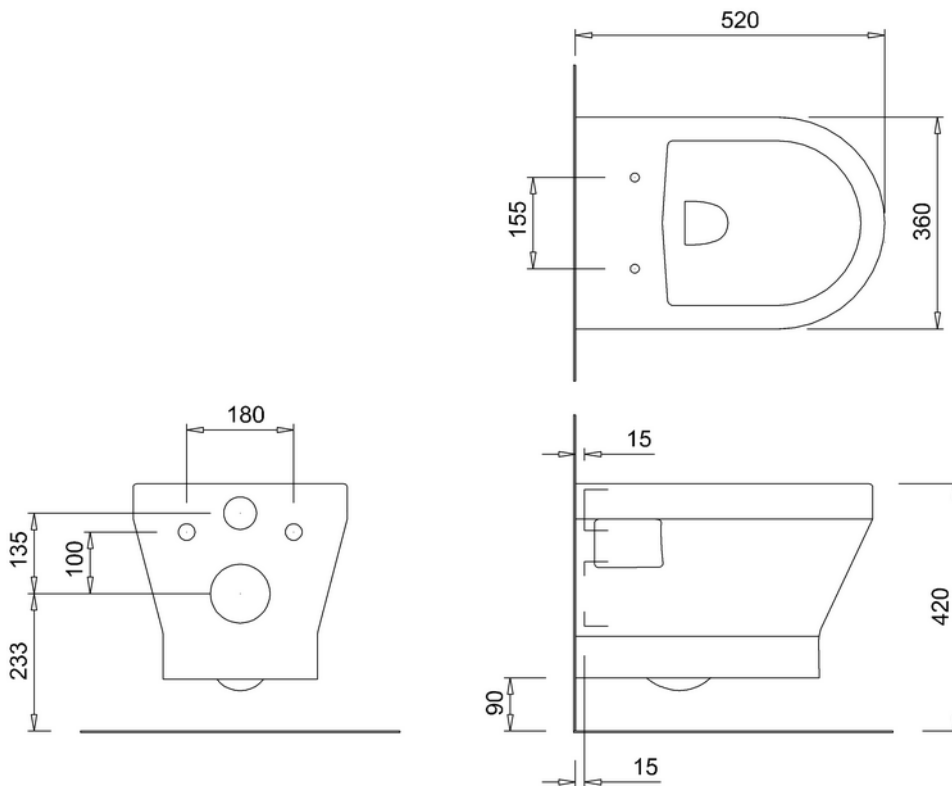

#### Compliance / Approvals

**BS EN 997:2003**  
WC pans and WC suites with integral trap

All dimensions are in millimetres (mm)