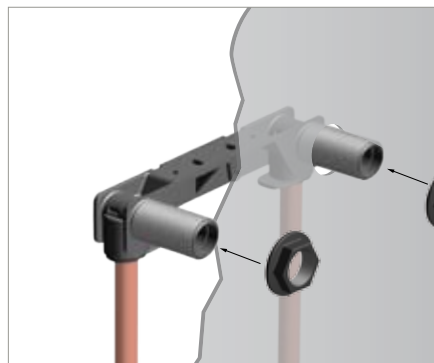

2nd fix box contains Midas 100 shower system

1st fix box contains easy fit bracket

Multiple fixing options

1 – Solid wall

The bracket is slimline, so only 30mm insertion depth is required.

2 – Stud wall

In a typical 75mm stud wall, the bracket can be screwed onto a noggins.

3 – Thin stud wall

Even with 45mm metal stud walls, the bracket can be screwed vertically to a noggins.

4 – Panel mounting

For wall panels where there are no noggins, the bracket can be secured by clamping in place with the back nuts.