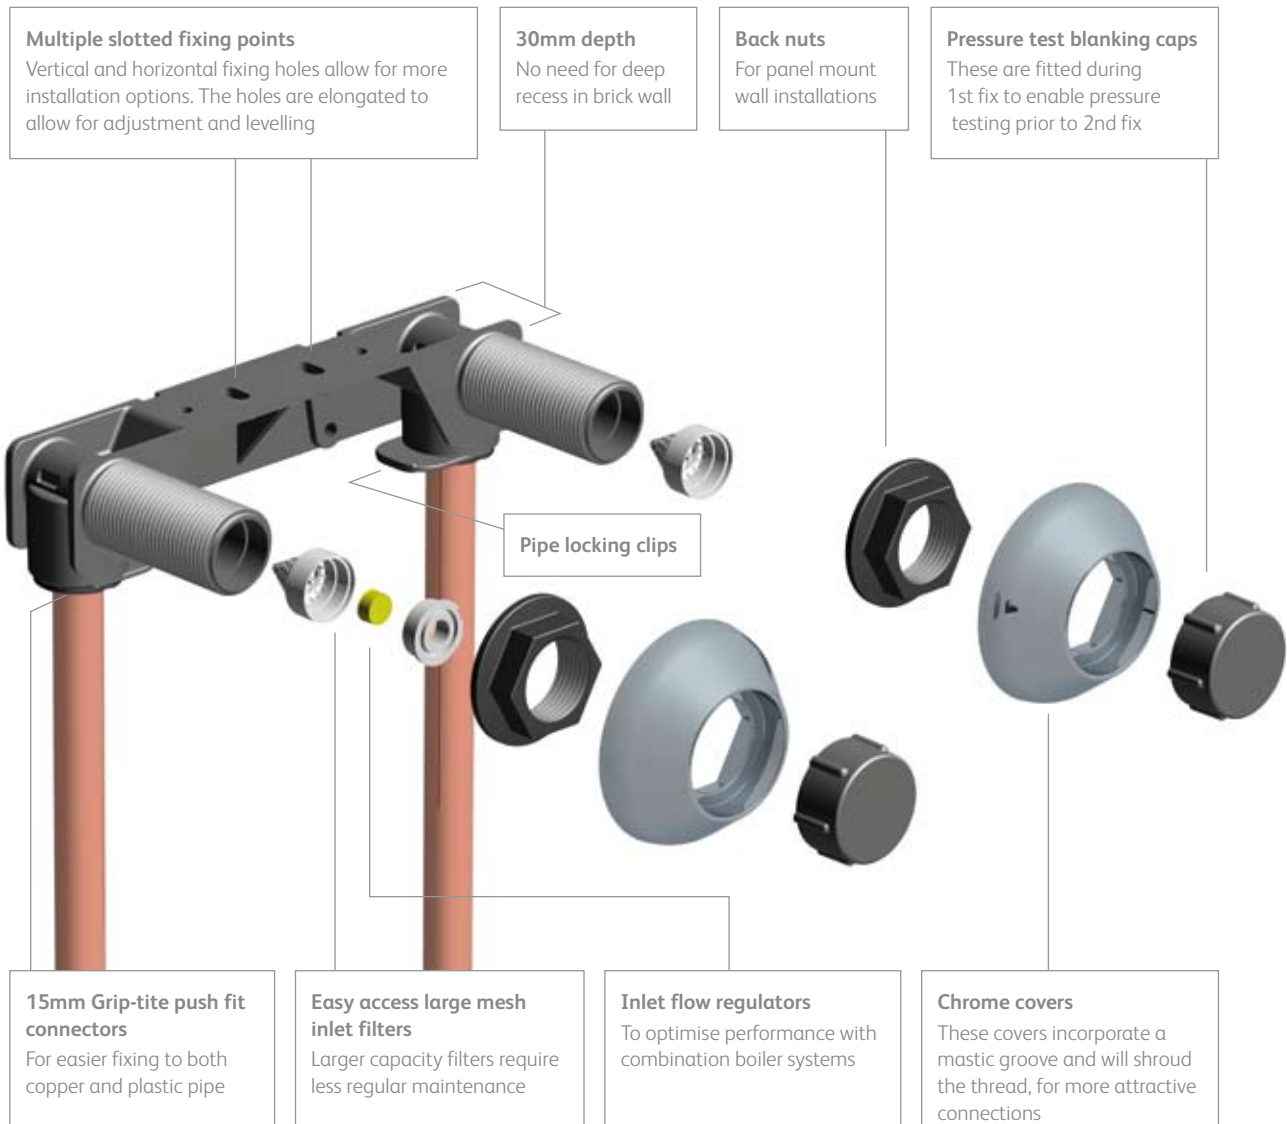

Easy to install... simple to use

- Thermostatic, exposed shower and bath shower mixer range
- Metal build and construction
- Innovative easy fit fixing bracket makes installation a dream
- Exclusive to Midas 100, 'all in one' packaged fixing bracket and shower system
- 12, 9, and 6 litres per minute flow regulators available
- Comes complete with height adjustable, multi mode shower head with three spray patterns
- Finished in hard-wearing, durable chrome
- Co-ordinated monobloc basin mixer tap completes the range
- Positive selector on bath shower mixer – just lift and twist for shower – twist and release for bath
- Midas 100 bath shower mixer is suitable for deck or wall mounting and comes complete with deck mounting fixing brackets
- 5 year manufacturer's guarantee

Shower heads

Midas 200 shower and bath shower mixers come complete with a luxurious, superior shower kit which offers three invigorating spray patterns.

inner

outer

combined

Easy fit bracket

Midas 'easy fit' fixing bracket has been thoughtfully designed and packed full of innovations. To make installation simple and performance great, it is both strong and light, so no matter what the job presents, the fixing bracket can provide the answer.

First fix, second fix packaging

Designed with the installer in mind, this clever packaging system for Midas 100 means the installer can access the easy fit bracket, fix it, and return later to finish the job – secure in the knowledge that the shower system is still sealed in the box.

2nd fix box contains Midas 100 shower system

1st fix box contains easy fit bracket

Multiple fixing options

1 – Solid wall

The bracket is slimline, so only 30mm insertion depth is required.

2 – Stud wall

In a typical 75mm stud wall, the bracket can be screwed onto a noggins.