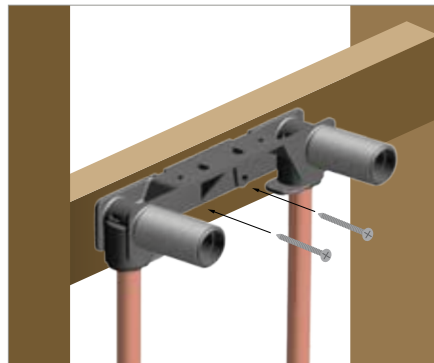

First fix, second fix packaging

Designed with the installer in mind, this clever packaging system for Midas 100 means the installer can access the easy fit bracket, fix it, and return later to finish the job – secure in the knowledge that the shower system is still sealed in the box.

2nd fix box contains Midas 100 shower system

1st fix box contains easy fit bracket

Multiple fixing options

1 – Solid wall

The bracket is slimline, so only 30mm insertion depth is required.

2 – Stud wall

In a typical 75mm stud wall, the bracket can be screwed onto a noggins.

3 – Thin stud wall

Even with 45mm metal stud walls, the bracket can be screwed vertically to a noggins.

4 – Panel mounting

For wall panels where there are no noggins, the bracket can be secured by clamping in place with the back nuts.