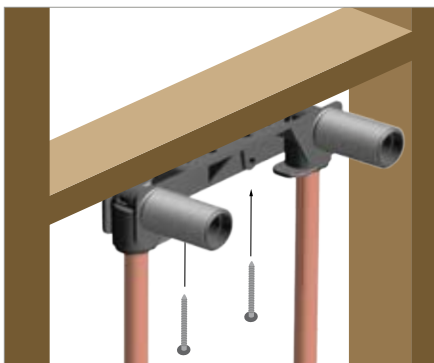

2nd fix box contains Midas 100 shower system

1st fix box contains easy fit bracket

Multiple fixing options

1 – Solid wall

The bracket is slimline, so only 30mm insertion depth is required.

2 – Stud wall

In a typical 75mm stud wall, the bracket can be screwed onto a noggins.

3 – Thin stud wall

Even with 45mm metal stud walls, the bracket can be screwed vertically to a noggins.

4 – Panel mounting

For wall panels where there are no noggins, the bracket can be secured by clamping in place with the back nuts.