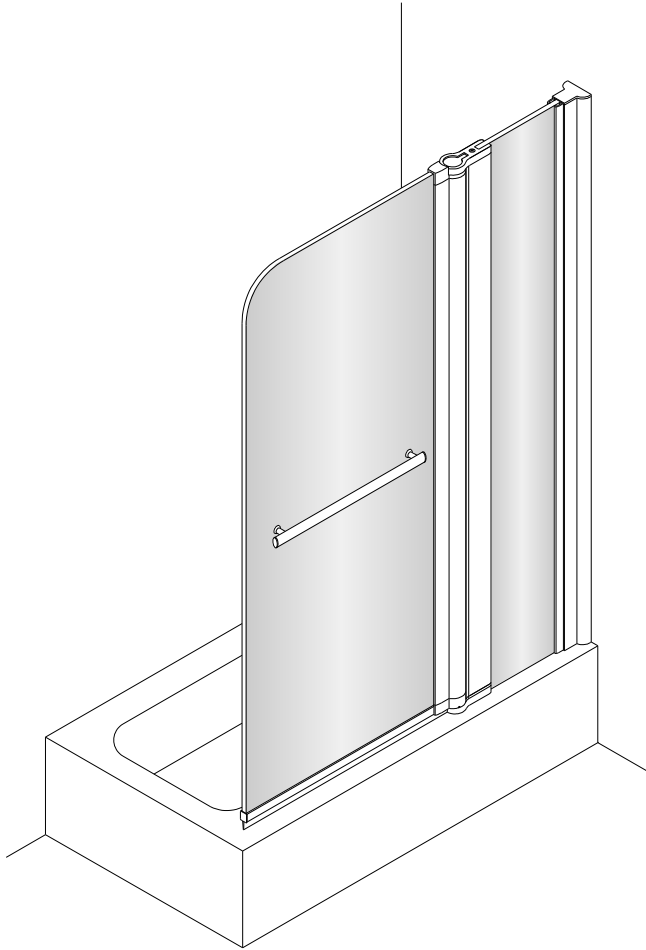

CASCADE TWO PANEL BATH SCREEN

- Prior to fitment please insure location selected for drilling , is free of hidden cables or pipes, use of a cable/pipe detector is recommended.
- The wall plugs supplied are designed for use with a solid wall, alternative fixing may need to be obtained if fitting to a stud or partition wall.

| No. | Description | Quantity | No. | Description | Quantity |
|-----|------------------|----------|-----------------------|------------------------|----------|
| 1 | Waterproof strip | 1 | 16 | Top glass clamp cap | 3 |
| 2 | Moving panel | 1 | 17 | Glass clamp | 3 |
| 3 | ST4X25 | 2 | 18 | Bottom glass clamp cap | 3 |
| 4 | Bottom pivot | 1 | 19 | Samll glass | 3 |
| 5 | Handle | 1 | 20 | Samll glass clamp | 2 |
| 6 | Fixed panel | 1 | 21 | Mat | 2 |
| 7 | Cap | 2 | 22 | ST4X30 | 1 |
| 8 | Supporting seat | 2 | 23 | ST4X12 | 1 |
| 9 | Screw cap | 1 | 24 | Top pivot | 1 |
| 10 | ST4X12 | 3 | TOOLS REQUIRED | | |
| 11 | Gasket | 1 | | | |
| 12 | ST4X50 | 3 | | | |
| 13 | Wall profile | 1 | | | |
| 14 | Wall plug | 4 | | | |
| 15 | Supporting pole | 1 | | | |