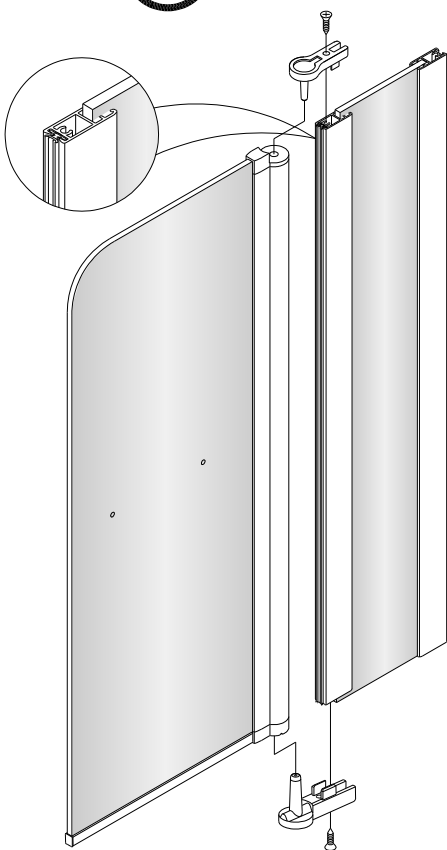

Profile

Pencil

Ø 6mm

Wall plug

ST 4X50

2