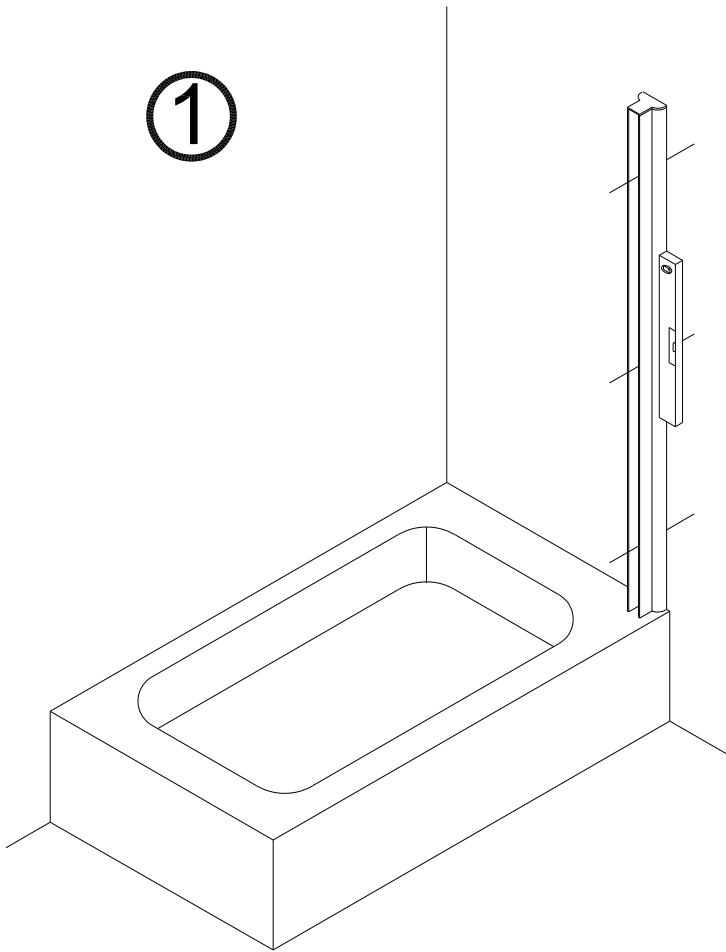

1

Profile

Pencil

Ø 6mm

Wall plug

ST 4X50

2

3