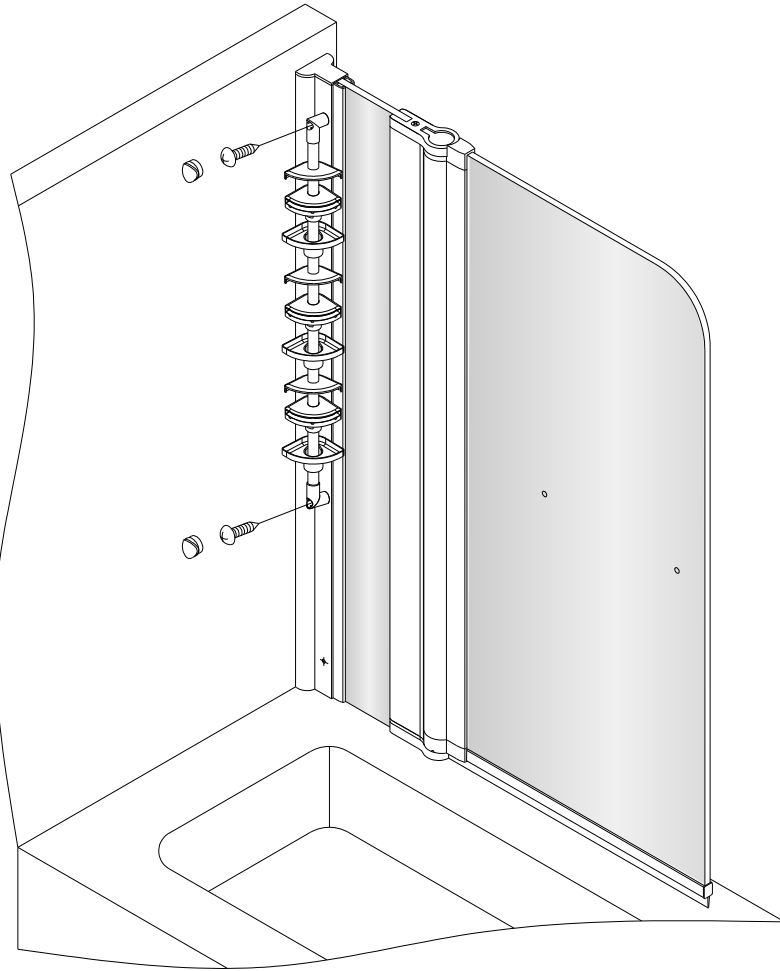

CASCADE TWO PANEL BATH SCREEN

- Prior to fitment please insure location selected for drilling , is free of hidden cables or pipes, use of a cable/pipe detector is recommended.
- The wall plugs supplied are designed for use with a solid wall, alternative fixing may need to be obtained if fitting to a stud or partition wall.

| No. | Description | Quantity | No. | Description | Quantity |
|-----|------------------|----------|-----------------------|------------------------|----------|
| 1 | Waterproof strip | 1 | 16 | Top glass clamp cap | 3 |
| 2 | Moving panel | 1 | 17 | Glass clamp | 3 |
| 3 | ST4X25 | 2 | 18 | Bottom glass clamp cap | 3 |
| 4 | Bottom pivot | 1 | 19 | Samll glass | 3 |
| 5 | Handle | 1 | 20 | Samll glass clamp | 2 |
| 6 | Fixed panel | 1 | 21 | Mat | 2 |
| 7 | Cap | 2 | 22 | ST4X30 | 1 |
| 8 | Supporting seat | 2 | 23 | ST4X12 | 1 |
| 9 | Screw cap | 1 | 24 | Top pivot | 1 |
| 10 | ST4X12 | 3 | TOOLS REQUIRED | | |
| 11 | Gasket | 1 | | | |
| 12 | ST4X50 | 3 | | | |
| 13 | Wall profile | 1 | | | |
| 14 | Wall plug | 4 | | | |
| 15 | Supporting pole | 1 | | | |

④

⑤

6

7

8

9

12

13