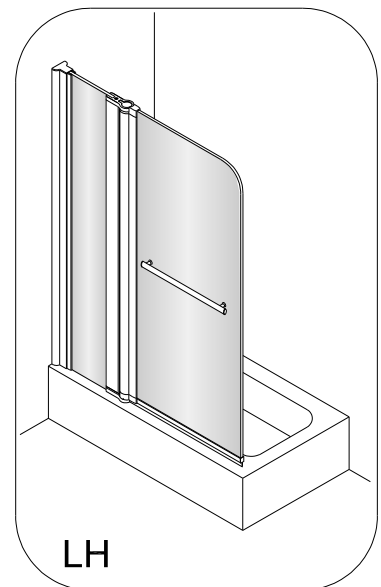

CASCADE TWO PANEL BATH SCREEN

- Prior to fitment please insure location selected for drilling , is free of hidden cables or pipes, use of a cable/pipe detector is recommended.
- The wall plugs supplied are designed for use with a solid wall, alternative fixing may need to be obtained if fitting to a stud or partition wall.

| No. | Description | Quantity | No. | Description | Quantity |
|-----|------------------|----------|-----------------------|------------------------|----------|
| 1 | Waterproof strip | 1 | 16 | Top glass clamp cap | 3 |
| 2 | Moving panel | 1 | 17 | Glass clamp | 3 |
| 3 | ST4X25 | 2 | 18 | Bottom glass clamp cap | 3 |
| 4 | Bottom pivot | 1 | 19 | Samll glass | 3 |
| 5 | Handle | 1 | 20 | Samll glass clamp | 2 |
| 6 | Fixed panel | 1 | 21 | Mat | 2 |
| 7 | Cap | 2 | 22 | ST4X30 | 1 |
| 8 | Supporting seat | 2 | 23 | ST4X12 | 1 |
| 9 | Screw cap | 1 | 24 | Top pivot | 1 |
| 10 | ST4X12 | 3 | TOOLS REQUIRED | | |
| 11 | Gasket | 1 | | | |
| 12 | ST4X50 | 3 | | | |
| 13 | Wall profile | 1 | | | |
| 14 | Wall plug | 4 | | | |
| 15 | Supporting pole | 1 | | | |