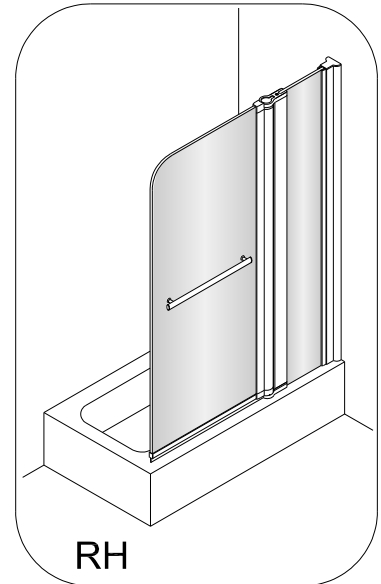

CASCADE TWO PANEL BATH SCREEN

- Prior to fitment please insure location selected for drilling , is free of hidden cables or pipes, use of a cable/pipe detector is recommended.
- The wall plugs supplied are designed for use with a solid wall, alternative fixing may need to be obtained if fitting to a stud or partition wall.

| No. | Description | Quantity | No. | Description | Quantity |
|-----|------------------|----------|-----------------------|------------------------|----------|
| 1 | Waterproof strip | 1 | 16 | Top glass clamp cap | 3 |
| 2 | Moving panel | 1 | 17 | Glass clamp | 3 |
| 3 | ST4X25 | 2 | 18 | Bottom glass clamp cap | 3 |
| 4 | Bottom pivot | 1 | 19 | Samll glass | 3 |
| 5 | Handle | 1 | 20 | Samll glass clamp | 2 |
| 6 | Fixed panel | 1 | 21 | Mat | 2 |
| 7 | Cap | 2 | 22 | ST4X30 | 1 |
| 8 | Supporting seat | 2 | 23 | ST4X12 | 1 |
| 9 | Screw cap | 1 | 24 | Top pivot | 1 |
| 10 | ST4X12 | 3 | TOOLS REQUIRED | | |
| 11 | Gasket | 1 | | | |
| 12 | ST4X50 | 3 | | | |
| 13 | Wall profile | 1 | | | |
| 14 | Wall plug | 4 | | | |
| 15 | Supporting pole | 1 | | | |