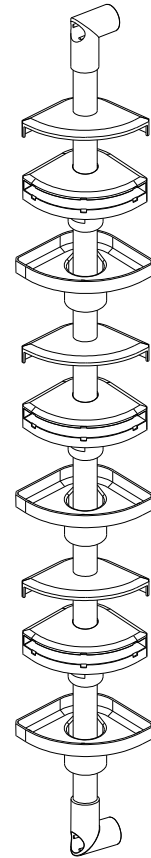

CASCADE TWO PANEL BATH SCREEN

- Prior to fitment please insure location selected for drilling , is free of hidden cables or pipes, use of a cable/pipe detector is recommended.
- The wall plugs supplied are designed for use with a solid wall, alternative fixing may need to be obtained if fitting to a stud or partition wall.

| No. | Description | Quantity | No. | Description | Quantity |
|-----|------------------|----------|-----------------------|------------------------|----------|
| 1 | Waterproof strip | 1 | 16 | Top glass clamp cap | 3 |
| 2 | Moving panel | 1 | 17 | Glass clamp | 3 |
| 3 | ST4X25 | 2 | 18 | Bottom glass clamp cap | 3 |
| 4 | Bottom pivot | 1 | 19 | Samll glass | 3 |
| 5 | Handle | 1 | 20 | Samll glass clamp | 2 |
| 6 | Fixed panel | 1 | 21 | Mat | 2 |
| 7 | Cap | 2 | 22 | ST4X30 | 1 |
| 8 | Supporting seat | 2 | 23 | ST4X12 | 1 |
| 9 | Screw cap | 1 | 24 | Top pivot | 1 |
| 10 | ST4X12 | 3 | TOOLS REQUIRED | | |
| 11 | Gasket | 1 | | | |
| 12 | ST4X50 | 3 | | | |
| 13 | Wall profile | 1 | | | |
| 14 | Wall plug | 4 | | | |
| 15 | Supporting pole | 1 | | | |

1

Profile

Pencil

Ø 6mm

Wall plug

ST 4X50

2

3

④

⑤

6

7

8

9

12

13