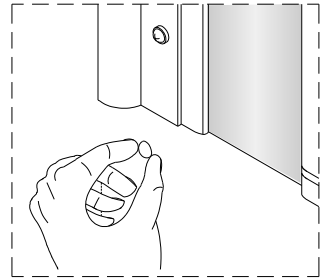

12

13

Care Instructions: Please allow silicon to dry prior to use.