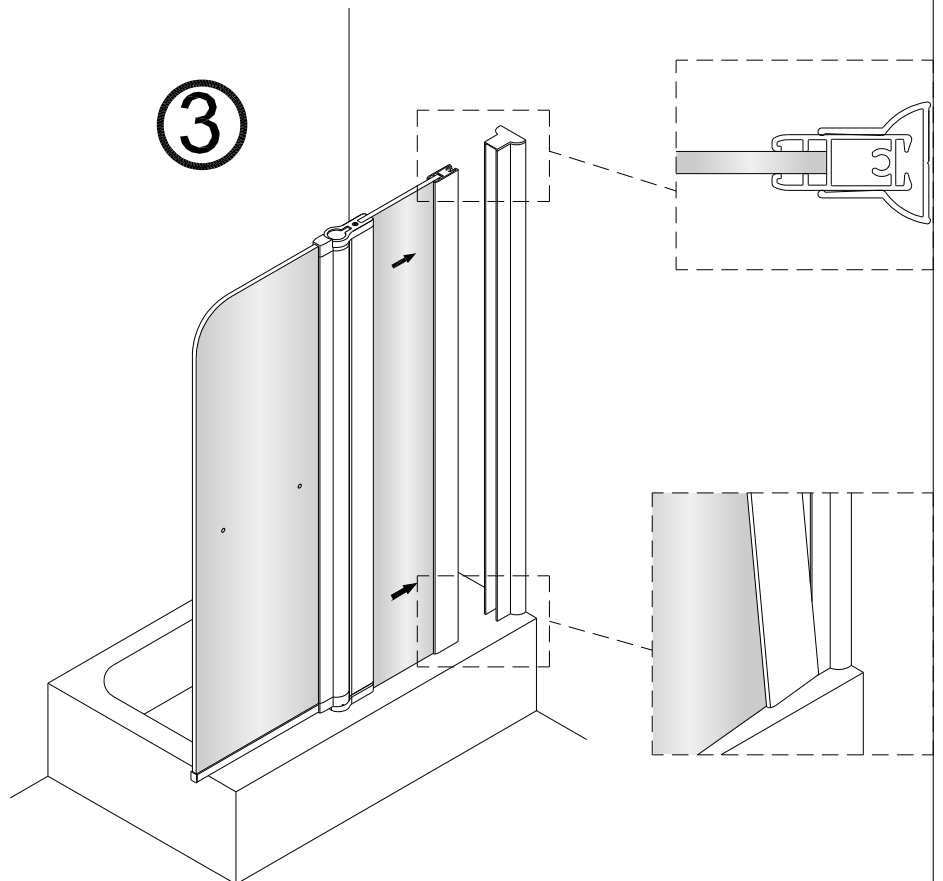

CASCADE TWO PANEL BATH SCREEN

- Prior to fitment please insure location selected for drilling , is free of hidden cables or pipes, use of a cable/pipe detector is recommended.
- The wall plugs supplied are designed for use with a solid wall, alternative fixing may need to be obtained if fitting to a stud or partition wall.

| No. | Description | Quantity | No. | Description | Quantity |
|-----|------------------|----------|-----------------------|------------------------|----------|
| 1 | Waterproof strip | 1 | 16 | Top glass clamp cap | 3 |
| 2 | Moving panel | 1 | 17 | Glass clamp | 3 |
| 3 | ST4X25 | 2 | 18 | Bottom glass clamp cap | 3 |
| 4 | Bottom pivot | 1 | 19 | Samll glass | 3 |
| 5 | Handle | 1 | 20 | Samll glass clamp | 2 |
| 6 | Fixed panel | 1 | 21 | Mat | 2 |
| 7 | Cap | 2 | 22 | ST4X30 | 1 |
| 8 | Supporting seat | 2 | 23 | ST4X12 | 1 |
| 9 | Screw cap | 1 | 24 | Top pivot | 1 |
| 10 | ST4X12 | 3 | TOOLS REQUIRED | | |
| 11 | Gasket | 1 | | | |
| 12 | ST4X50 | 3 | | | |
| 13 | Wall profile | 1 | | | |
| 14 | Wall plug | 4 | | | |
| 15 | Supporting pole | 1 | | | |

1

Profile

Pencil

Ø 6mm

Wall plug

ST 4X50

2

3