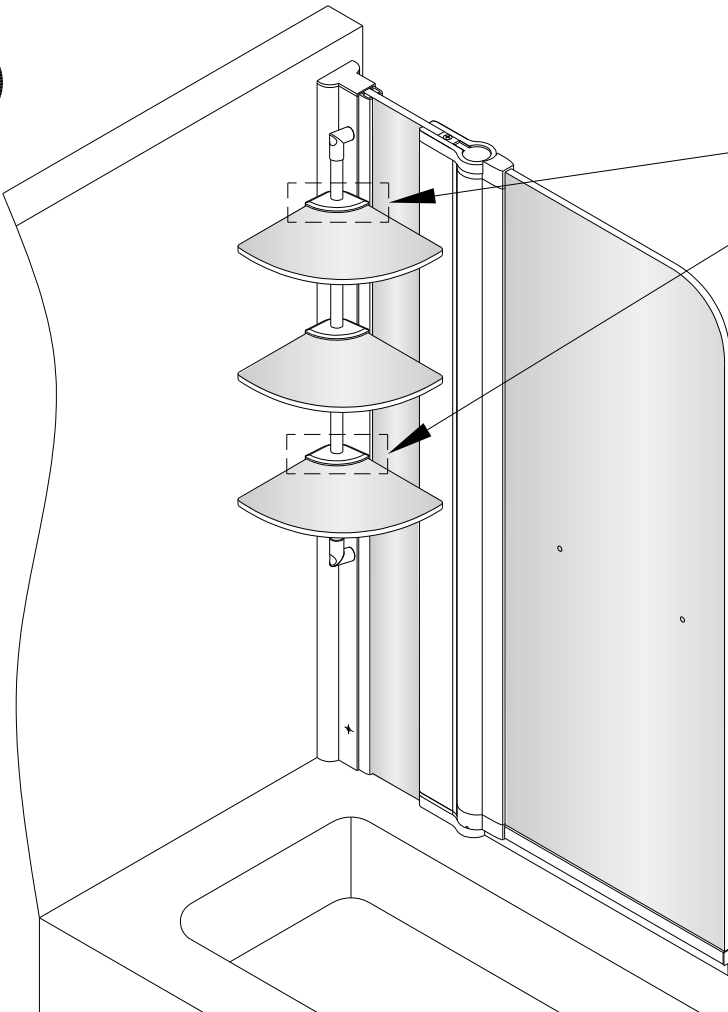

CASCADE TWO PANEL BATH SCREEN

- Prior to fitment please insure location selected for drilling , is free of hidden cables or pipes, use of a cable/pipe detector is recommended.
- The wall plugs supplied are designed for use with a solid wall, alternative fixing may need to be obtained if fitting to a stud or partition wall.

| No. | Description | Quantity | No. | Description | Quantity |
|-----|------------------|----------|-----------------------|------------------------|----------|
| 1 | Waterproof strip | 1 | 16 | Top glass clamp cap | 3 |
| 2 | Moving panel | 1 | 17 | Glass clamp | 3 |
| 3 | ST4X25 | 2 | 18 | Bottom glass clamp cap | 3 |
| 4 | Bottom pivot | 1 | 19 | Samll glass | 3 |
| 5 | Handle | 1 | 20 | Samll glass clamp | 2 |
| 6 | Fixed panel | 1 | 21 | Mat | 2 |
| 7 | Cap | 2 | 22 | ST4X30 | 1 |
| 8 | Supporting seat | 2 | 23 | ST4X12 | 1 |
| 9 | Screw cap | 1 | 24 | Top pivot | 1 |
| 10 | ST4X12 | 3 | TOOLS REQUIRED | | |
| 11 | Gasket | 1 | | | |
| 12 | ST4X50 | 3 | | | |
| 13 | Wall profile | 1 | | | |
| 14 | Wall plug | 4 | | | |
| 15 | Supporting pole | 1 | | | |

④

⑤

6

7

8

9

12

13