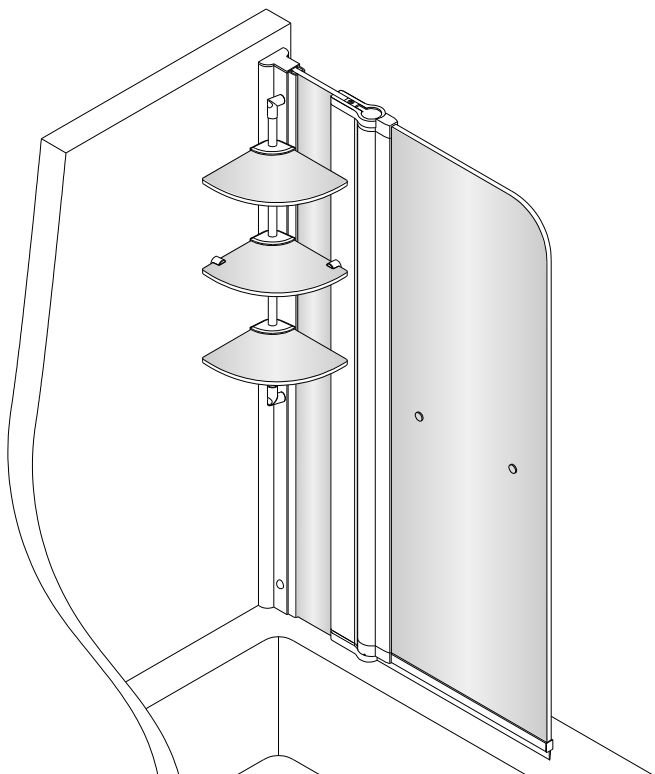

CASCADE TWO PANEL BATH SCREEN

- Prior to fitment please insure location selected for drilling , is free of hidden cables or pipes, use of a cable/pipe detector is recommended.
- The wall plugs supplied are designed for use with a solid wall, alternative fixing may need to be obtained if fitting to a stud or partition wall.

| No. | Description | Quantity | No. | Description | Quantity |
|-----|------------------|----------|-----------------------|------------------------|----------|
| 1 | Waterproof strip | 1 | 16 | Top glass clamp cap | 3 |
| 2 | Moving panel | 1 | 17 | Glass clamp | 3 |
| 3 | ST4X25 | 2 | 18 | Bottom glass clamp cap | 3 |
| 4 | Bottom pivot | 1 | 19 | Samll glass | 3 |
| 5 | Handle | 1 | 20 | Samll glass clamp | 2 |
| 6 | Fixed panel | 1 | 21 | Mat | 2 |
| 7 | Cap | 2 | 22 | ST4X30 | 1 |
| 8 | Supporting seat | 2 | 23 | ST4X12 | 1 |
| 9 | Screw cap | 1 | 24 | Top pivot | 1 |
| 10 | ST4X12 | 3 | TOOLS REQUIRED | | |
| 11 | Gasket | 1 | | | |
| 12 | ST4X50 | 3 | | | |
| 13 | Wall profile | 1 | | | |
| 14 | Wall plug | 4 | | | |
| 15 | Supporting pole | 1 | | | |

1

Profile

Pencil

Ø 6mm

Wall plug

ST 4X50

2

3