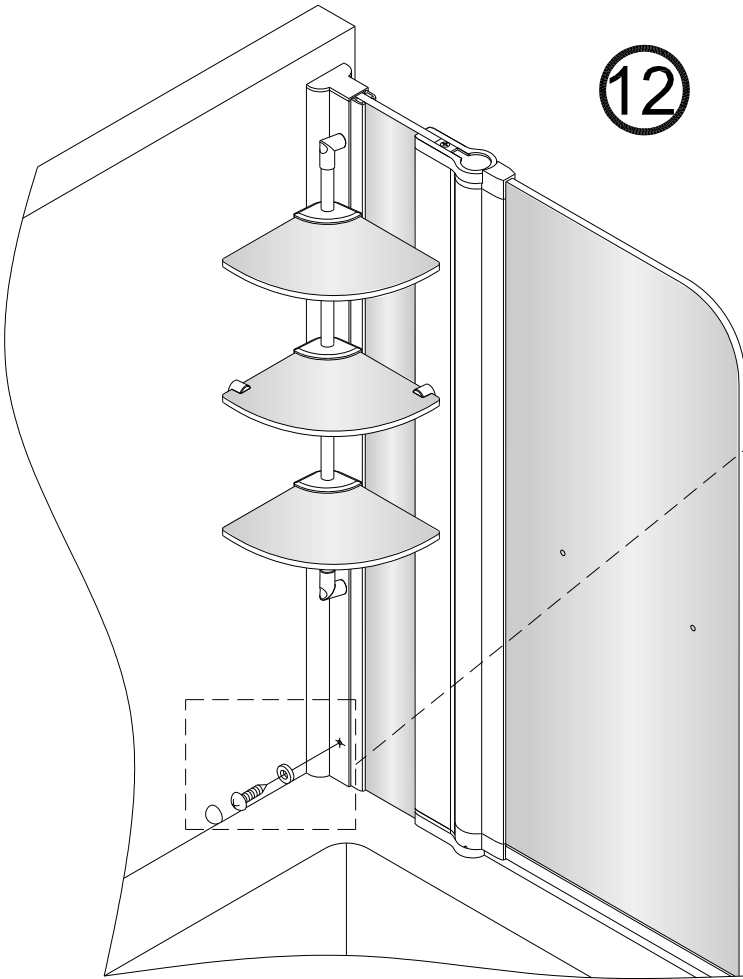

CASCADE TWO PANEL BATH SCREEN

- Prior to fitment please insure location selected for drilling , is free of hidden cables or pipes, use of a cable/pipe detector is recommended.
- The wall plugs supplied are designed for use with a solid wall, alternative fixing may need to be obtained if fitting to a stud or partition wall.

| No. | Description | Quantity | No. | Description | Quantity |
|-----|------------------|----------|-----------------------|------------------------|----------|
| 1 | Waterproof strip | 1 | 16 | Top glass clamp cap | 3 |
| 2 | Moving panel | 1 | 17 | Glass clamp | 3 |
| 3 | ST4X25 | 2 | 18 | Bottom glass clamp cap | 3 |
| 4 | Bottom pivot | 1 | 19 | Samll glass | 3 |
| 5 | Handle | 1 | 20 | Samll glass clamp | 2 |
| 6 | Fixed panel | 1 | 21 | Mat | 2 |
| 7 | Cap | 2 | 22 | ST4X30 | 1 |
| 8 | Supporting seat | 2 | 23 | ST4X12 | 1 |
| 9 | Screw cap | 1 | 24 | Top pivot | 1 |
| 10 | ST4X12 | 3 | TOOLS REQUIRED | | |
| 11 | Gasket | 1 | | | |
| 12 | ST4X50 | 3 | | | |
| 13 | Wall profile | 1 | | | |
| 14 | Wall plug | 4 | | | |
| 15 | Supporting pole | 1 | | | |

④

⑤

6

7

8

9

12

13