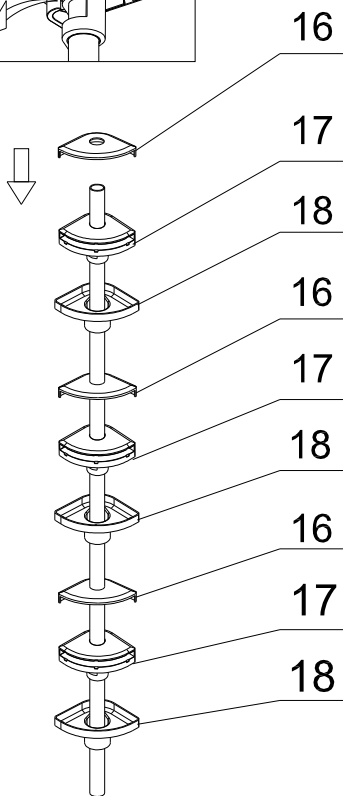

CASCADE TWO PANEL BATH SCREEN

- Prior to fitment please insure location selected for drilling , is free of hidden cables or pipes, use of a cable/pipe detector is recommended.
- The wall plugs supplied are designed for use with a solid wall, alternative fixing may need to be obtained if fitting to a stud or partition wall.

| No. | Description | Quantity | No. | Description | Quantity |
|-----|------------------|----------|-----------------------|------------------------|----------|
| 1 | Waterproof strip | 1 | 16 | Top glass clamp cap | 3 |
| 2 | Moving panel | 1 | 17 | Glass clamp | 3 |
| 3 | ST4X25 | 2 | 18 | Bottom glass clamp cap | 3 |
| 4 | Bottom pivot | 1 | 19 | Samll glass | 3 |
| 5 | Handle | 1 | 20 | Samll glass clamp | 2 |
| 6 | Fixed panel | 1 | 21 | Mat | 2 |
| 7 | Cap | 2 | 22 | ST4X30 | 1 |
| 8 | Supporting seat | 2 | 23 | ST4X12 | 1 |
| 9 | Screw cap | 1 | 24 | Top pivot | 1 |
| 10 | ST4X12 | 3 | TOOLS REQUIRED | | |
| 11 | Gasket | 1 | | | |
| 12 | ST4X50 | 3 | | | |
| 13 | Wall profile | 1 | | | |
| 14 | Wall plug | 4 | | | |
| 15 | Supporting pole | 1 | | | |

1

Profile

Pencil

Ø 6mm

Wall plug

ST 4X50

2

3

④

⑤

6

7

8

9

12

13