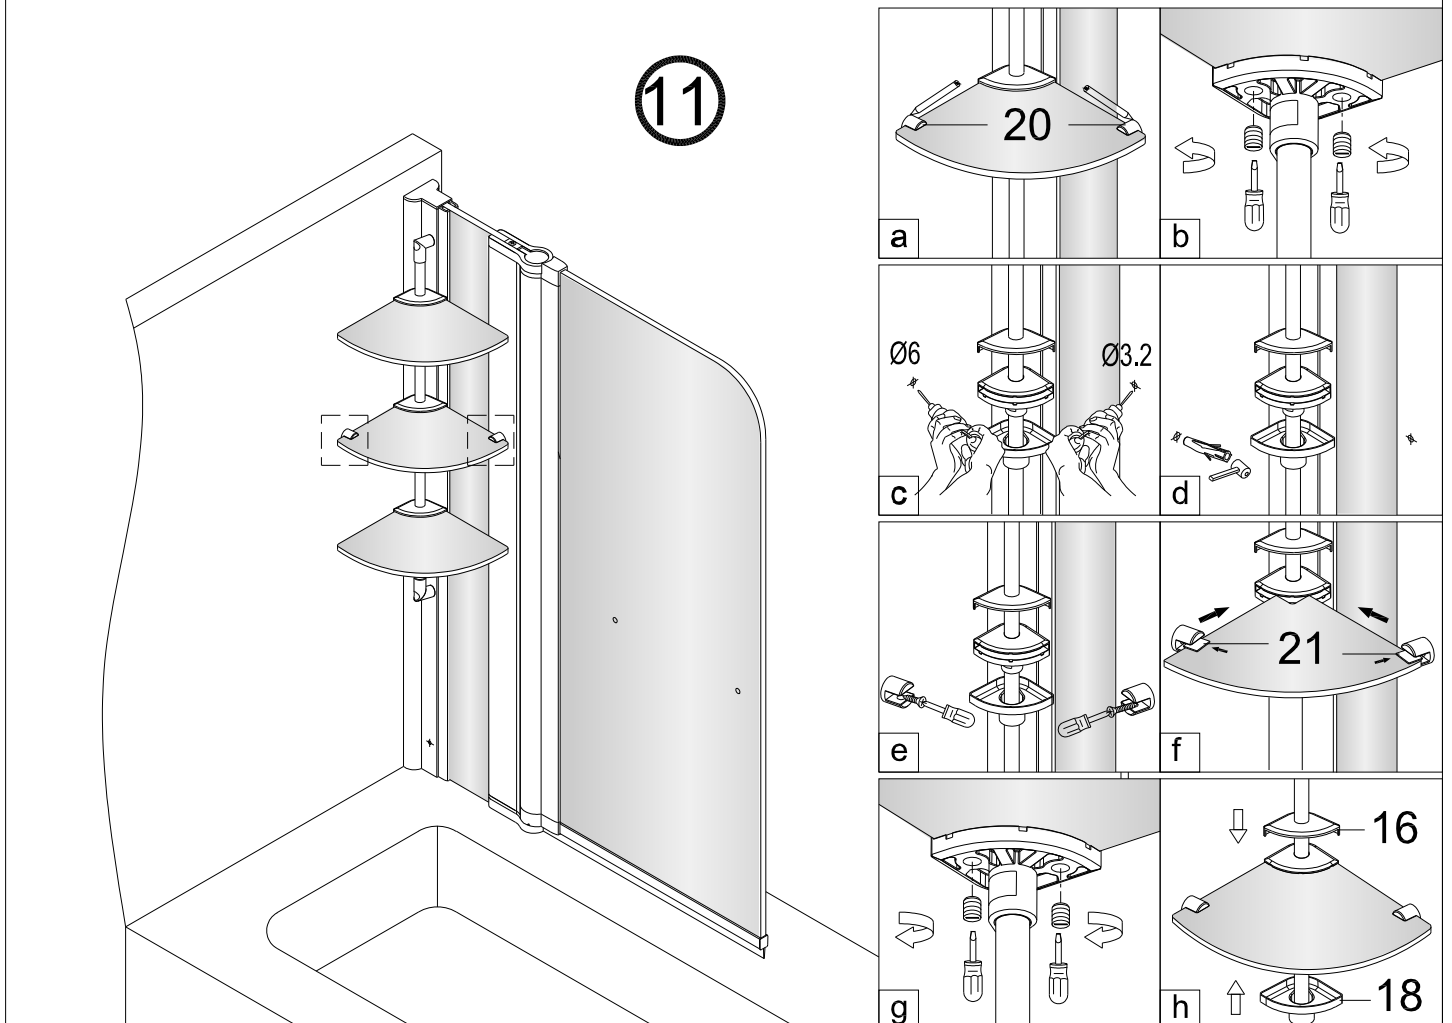

CASCADE TWO PANEL BATH SCREEN

- Prior to fitment please insure location selected for drilling , is free of hidden cables or pipes, use of a cable/pipe detector is recommended.
- The wall plugs supplied are designed for use with a solid wall, alternative fixing may need to be obtained if fitting to a stud or partition wall.

| No. | Description | Quantity | No. | Description | Quantity |
|-----|------------------|----------|-----------------------|------------------------|----------|
| 1 | Waterproof strip | 1 | 16 | Top glass clamp cap | 3 |
| 2 | Moving panel | 1 | 17 | Glass clamp | 3 |
| 3 | ST4X25 | 2 | 18 | Bottom glass clamp cap | 3 |
| 4 | Bottom pivot | 1 | 19 | Samll glass | 3 |
| 5 | Handle | 1 | 20 | Samll glass clamp | 2 |
| 6 | Fixed panel | 1 | 21 | Mat | 2 |
| 7 | Cap | 2 | 22 | ST4X30 | 1 |
| 8 | Supporting seat | 2 | 23 | ST4X12 | 1 |
| 9 | Screw cap | 1 | 24 | Top pivot | 1 |
| 10 | ST4X12 | 3 | TOOLS REQUIRED | | |
| 11 | Gasket | 1 | | | |
| 12 | ST4X50 | 3 | | | |
| 13 | Wall profile | 1 | | | |
| 14 | Wall plug | 4 | | | |
| 15 | Supporting pole | 1 | | | |

④

⑤

6

7

8

9

12

13