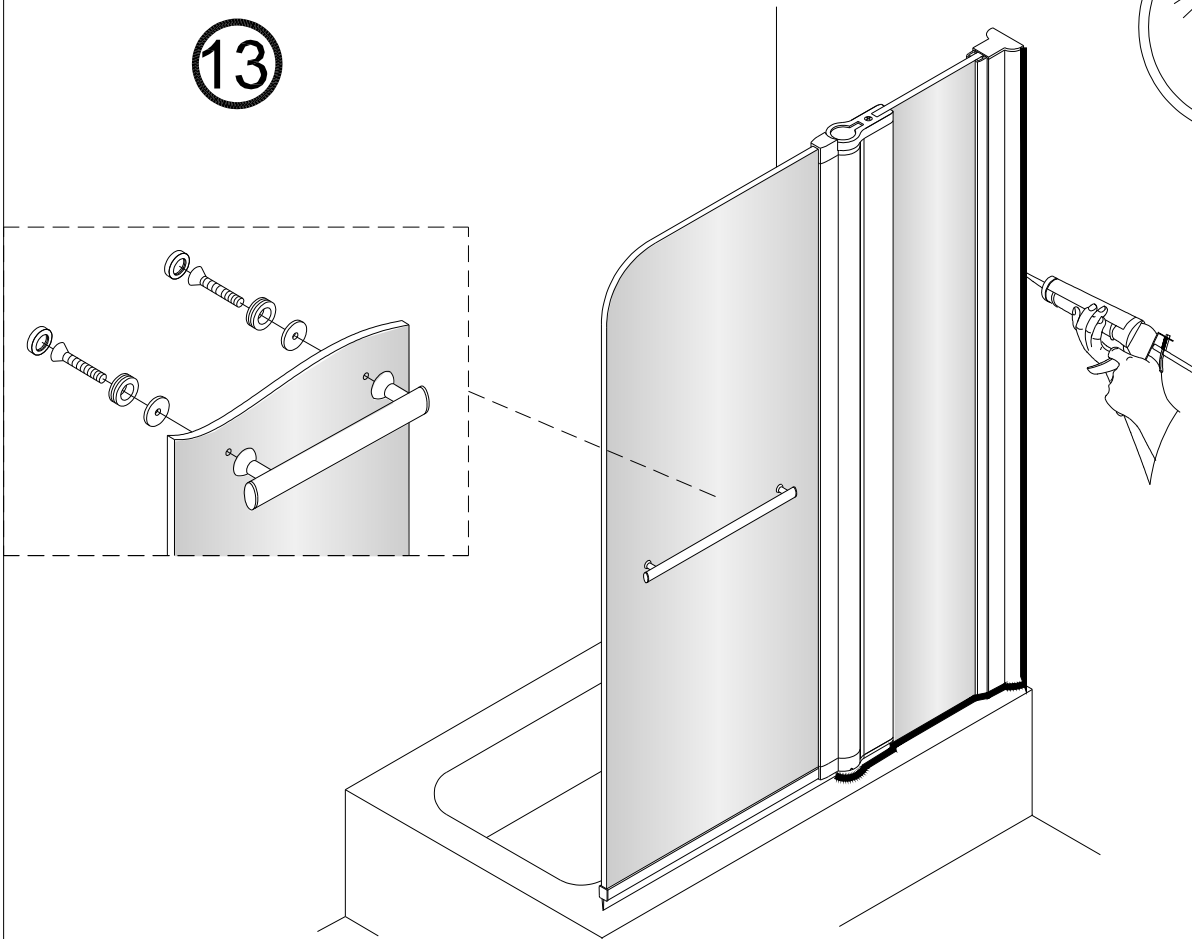

12

13

Care Instructions: Please allow silicon to dry prior to use.