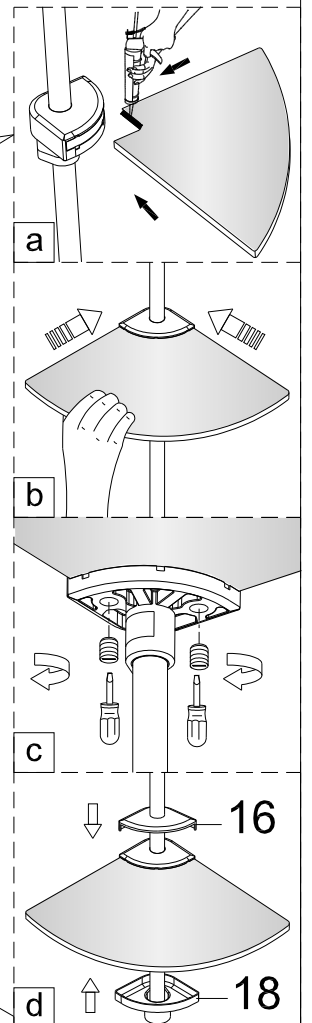

CASCADE TWO PANEL BATH SCREEN

- Prior to fitment please insure location selected for drilling , is free of hidden cables or pipes, use of a cable/pipe detector is recommended.
- The wall plugs supplied are designed for use with a solid wall, alternative fixing may need to be obtained if fitting to a stud or partition wall.

| No. | Description | Quantity | No. | Description | Quantity |
|-----|------------------|----------|-----------------------|------------------------|----------|
| 1 | Waterproof strip | 1 | 16 | Top glass clamp cap | 3 |
| 2 | Moving panel | 1 | 17 | Glass clamp | 3 |
| 3 | ST4X25 | 2 | 18 | Bottom glass clamp cap | 3 |
| 4 | Bottom pivot | 1 | 19 | Samll glass | 3 |
| 5 | Handle | 1 | 20 | Samll glass clamp | 2 |
| 6 | Fixed panel | 1 | 21 | Mat | 2 |
| 7 | Cap | 2 | 22 | ST4X30 | 1 |
| 8 | Supporting seat | 2 | 23 | ST4X12 | 1 |
| 9 | Screw cap | 1 | 24 | Top pivot | 1 |
| 10 | ST4X12 | 3 | TOOLS REQUIRED | | |
| 11 | Gasket | 1 | | | |
| 12 | ST4X50 | 3 | | | |
| 13 | Wall profile | 1 | | | |
| 14 | Wall plug | 4 | | | |
| 15 | Supporting pole | 1 | | | |

1

Profile

Pencil

Ø 6mm

Wall plug

ST 4X50

2

3

④

⑤

6

7

8

9

12

13