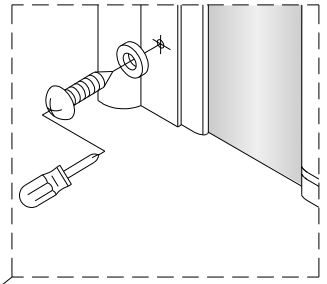

12

13

Care Instructions: Please allow silicon to dry prior to use.