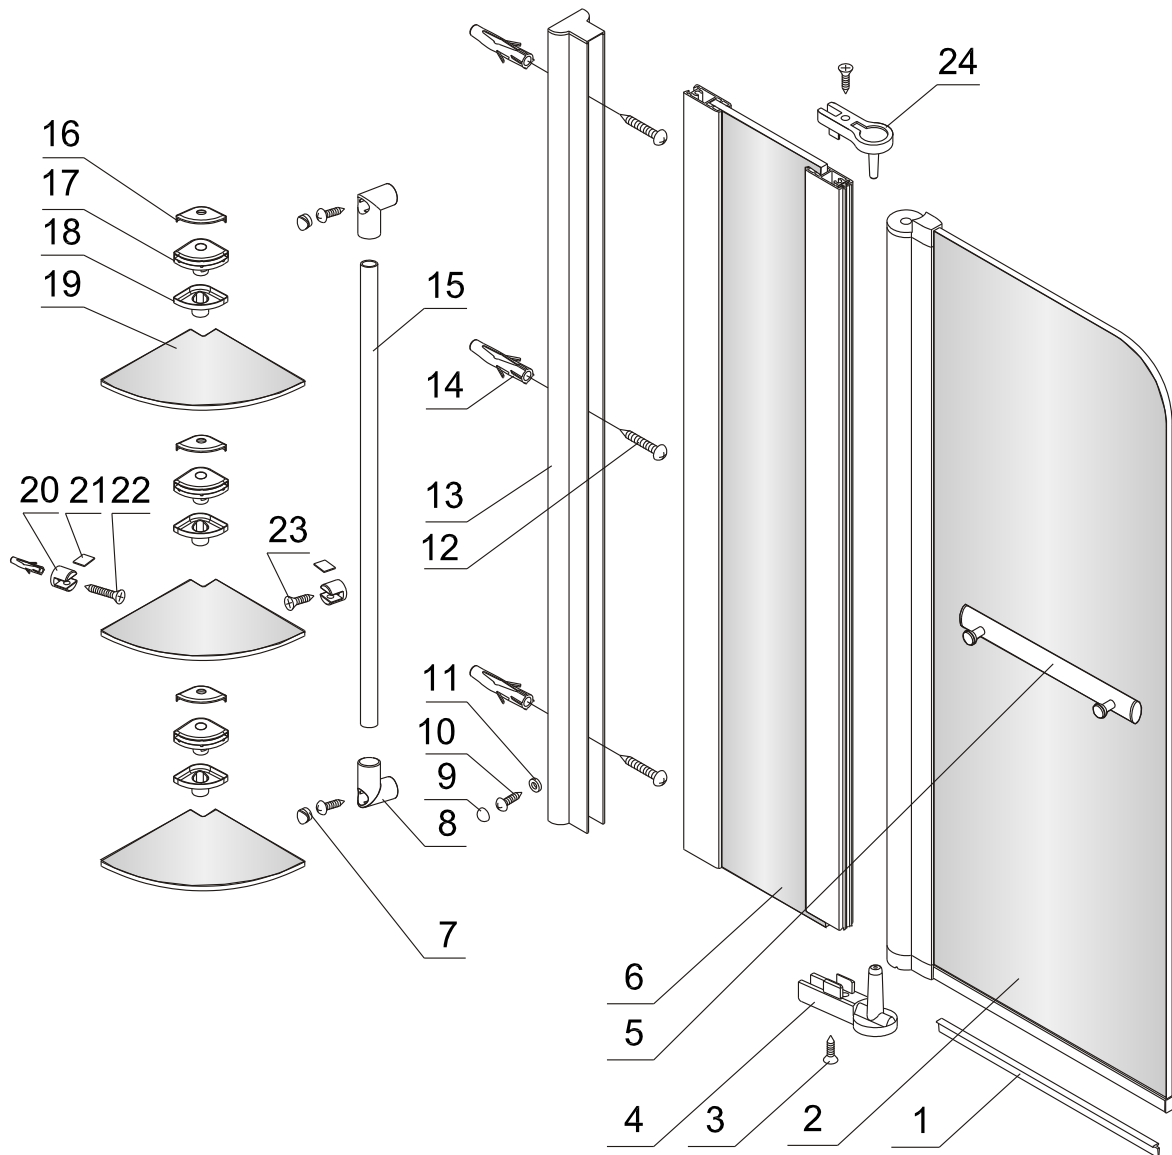

CASCADE TWO PANEL BATH SCREEN

- Prior to fitment please insure location selected for drilling , is free of hidden cables or pipes, use of a cable/pipe detector is recommended.
- The wall plugs supplied are designed for use with a solid wall, alternative fixing may need to be obtained if fitting to a stud or partition wall.

| No. | Description | Quantity | No. | Description | Quantity |
|-----|------------------|----------|-----------------------|------------------------|----------|
| 1 | Waterproof strip | 1 | 16 | Top glass clamp cap | 3 |
| 2 | Moving panel | 1 | 17 | Glass clamp | 3 |
| 3 | ST4X25 | 2 | 18 | Bottom glass clamp cap | 3 |
| 4 | Bottom pivot | 1 | 19 | Samll glass | 3 |
| 5 | Handle | 1 | 20 | Samll glass clamp | 2 |
| 6 | Fixed panel | 1 | 21 | Mat | 2 |
| 7 | Cap | 2 | 22 | ST4X30 | 1 |
| 8 | Supporting seat | 2 | 23 | ST4X12 | 1 |
| 9 | Screw cap | 1 | 24 | Top pivot | 1 |
| 10 | ST4X12 | 3 | TOOLS REQUIRED | | |
| 11 | Gasket | 1 | | | |
| 12 | ST4X50 | 3 | | | |
| 13 | Wall profile | 1 | | | |
| 14 | Wall plug | 4 | | | |
| 15 | Supporting pole | 1 | | | |

1

Profile

Pencil

Ø 6mm

Wall plug

ST 4X50

2

3