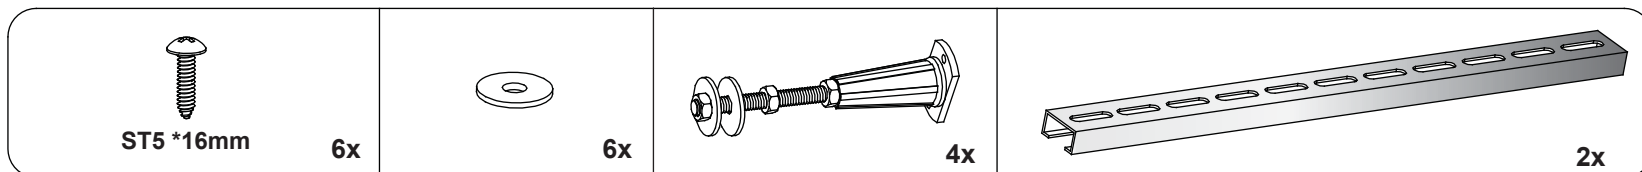

**Tools required:**

**Parts supplied:**

- Prior to installation check that all fittings have been supplied.
- Assembled bath on a mat to protect against damage to bath surface.
- This product requires a two person lift - use proper lifting techniques.
- This installation guide does includes recommendation of waste connection; final decision about installation and waste connection should be taken by a suitably qualified person.
- Follow each step in turn.

**Enviro, Sustain, Verde, Reuse**

**EcoSquare**

**EcoRound**

**EcoCurve**

Bottom view of each cleargeen bath showing legset placement position.