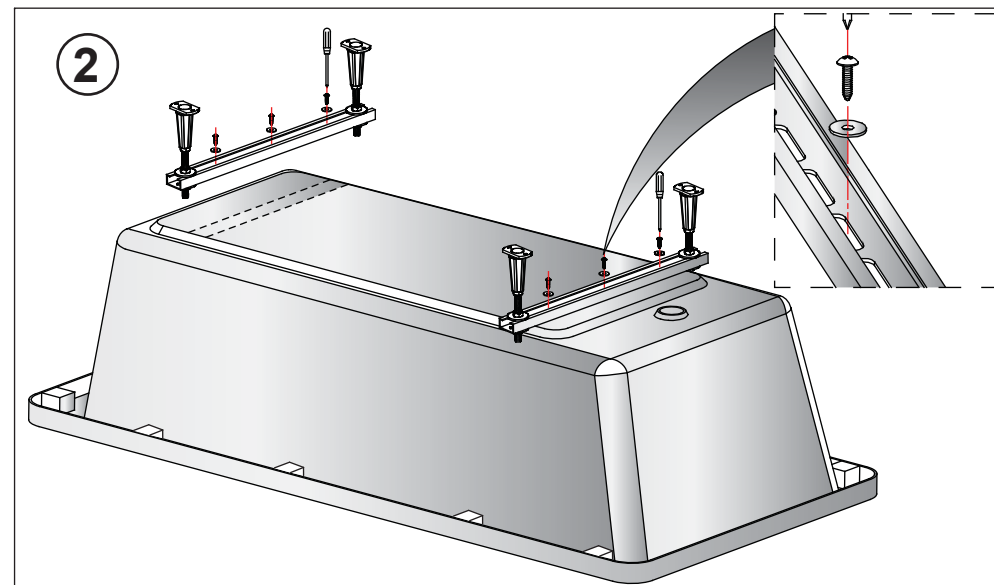

**Tools required:**

**Parts supplied:**

- Prior to installation check that all fittings have been supplied.
- Assembled bath on a mat to protect against damage to bath surface.
- This product requires a two person lift - use proper lifting techniques.
- This installation guide does includes recommendation of waste connection; final decision about installation and waste connection should be taken by a suitably qualified person.
- Follow each step in turn.

**Enviro, Sustain, Verde, Reuse**

**EcoSquare**

**EcoRound**

**EcoCurve**

Bottom view of each cleargeen bath showing legset placement position.