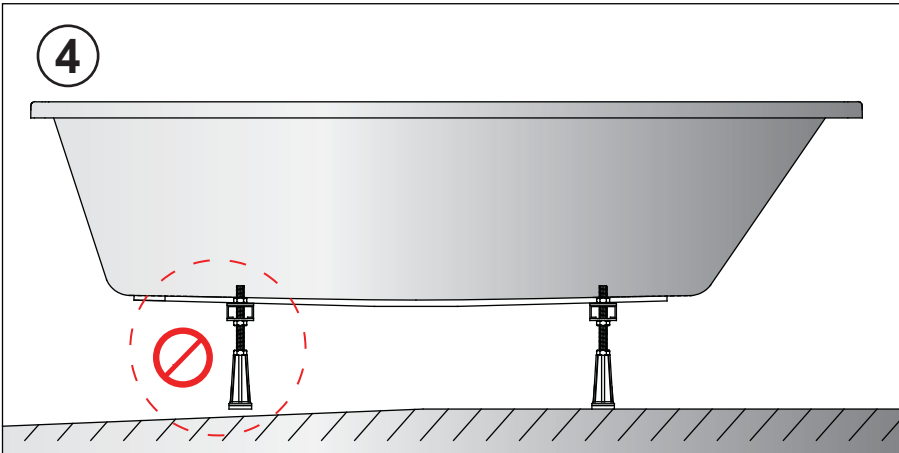

**Tools required:**

**Parts supplied:**

- Prior to installation check that all fittings have been supplied.
- Assembled bath on a mat to protect against damage to bath surface.
- This product requires a two person lift - use proper lifting techniques.
- This installation guide does includes recommendation of waste connection; final decision about installation and waste connection should be taken by a suitably qualified person.
- Follow each step in turn.

**Enviro, Sustain, Verde, Reuse**

**EcoSquare**

**EcoRound**

**EcoCurve**

Bottom view of each cleargeen bath showing legset placement position.