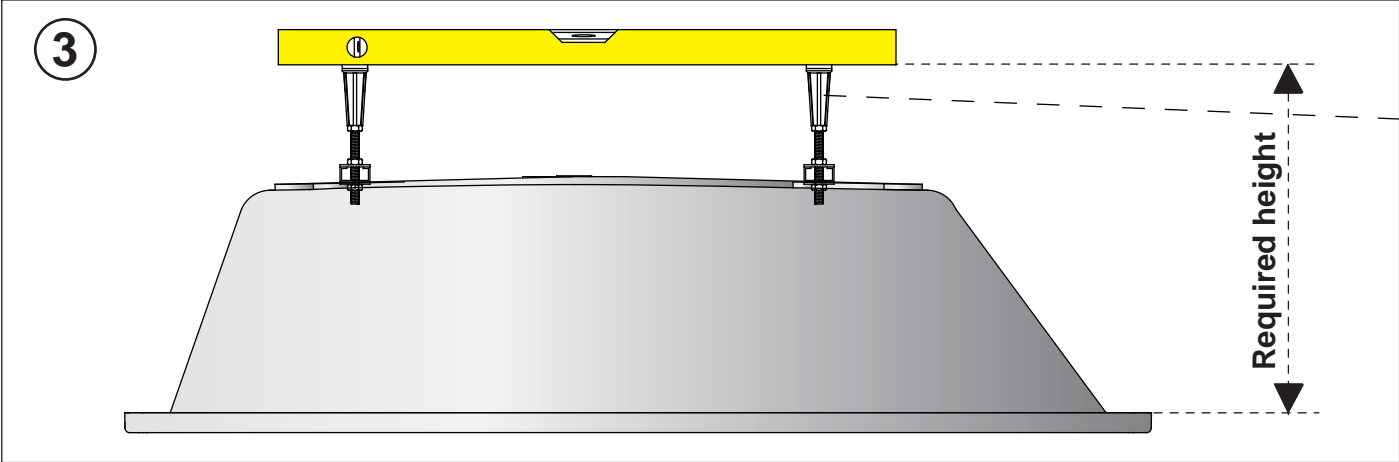

**Tools required:**

**Parts supplied:**

- Prior to installation check that all fittings have been supplied.
- Assembled bath on a mat to protect against damage to bath surface.
- This product requires a two person lift - use proper lifting techniques.
- This installation guide does includes recommendation of waste connection; final decision about installation and waste connection should be taken by a suitably qualified person.
- Follow each step in turn.

**Enviro, Sustain, Verde, Reuse**

**EcoSquare**

**EcoRound**

**EcoCurve**

Bottom view of each cleargeen bath showing legset placement position.