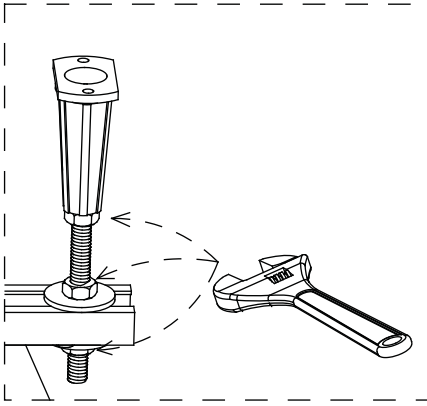

**Tools required:**

**Parts supplied:**

- Prior to installation check that all fittings have been supplied.
- Assembled bath on a mat to protect against damage to bath surface.
- This product requires a two person lift - use proper lifting techniques.
- This installation guide does includes recommendation of waste connection; final decision about installation and waste connection should be taken by a suitably qualified person.
- Follow each step in turn.

**Enviro, Sustain, Verde, Reuse**

**EcoSquare**

**EcoRound**

**EcoCurve**

Bottom view of each cleargeen bath showing legset placement position.