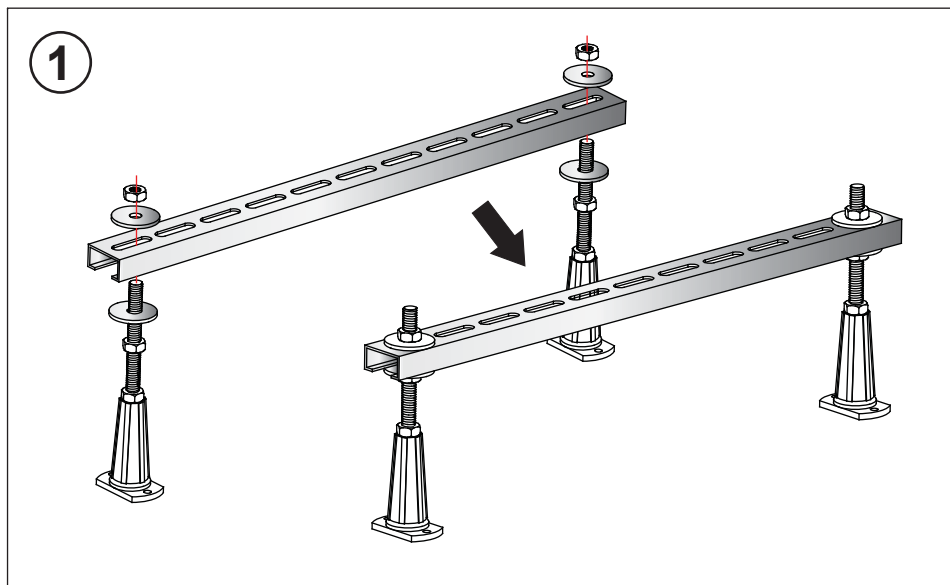

**Tools required:**

**Parts supplied:**

- Prior to installation check that all fittings have been supplied.
- Assembled bath on a mat to protect against damage to bath surface.
- This product requires a two person lift - use proper lifting techniques.
- This installation guide does includes recommendation of waste connection; final decision about installation and waste connection should be taken by a suitably qualified person.
- Follow each step in turn.

**Enviro, Sustain, Verde, Reuse**

**EcoSquare**

**EcoRound**

**EcoCurve**

Bottom view of each cleargeen bath showing legset placement position.