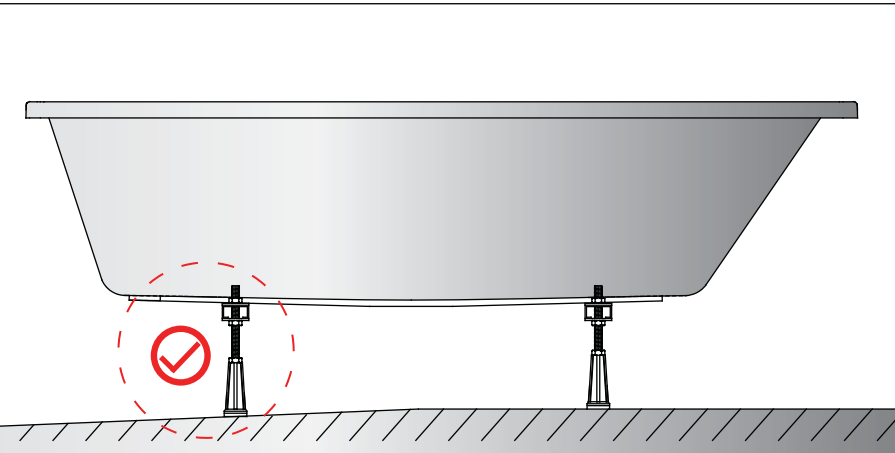

**Tools required:**

**Parts supplied:**

- Prior to installation check that all fittings have been supplied.
- Assembled bath on a mat to protect against damage to bath surface.
- This product requires a two person lift - use proper lifting techniques.
- This installation guide does includes recommendation of waste connection; final decision about installation and waste connection should be taken by a suitably qualified person.
- Follow each step in turn.

**Enviro, Sustain, Verde, Reuse**

**EcoSquare**

**EcoRound**

**EcoCurve**

Bottom view of each cleargeen bath showing legset placement position.