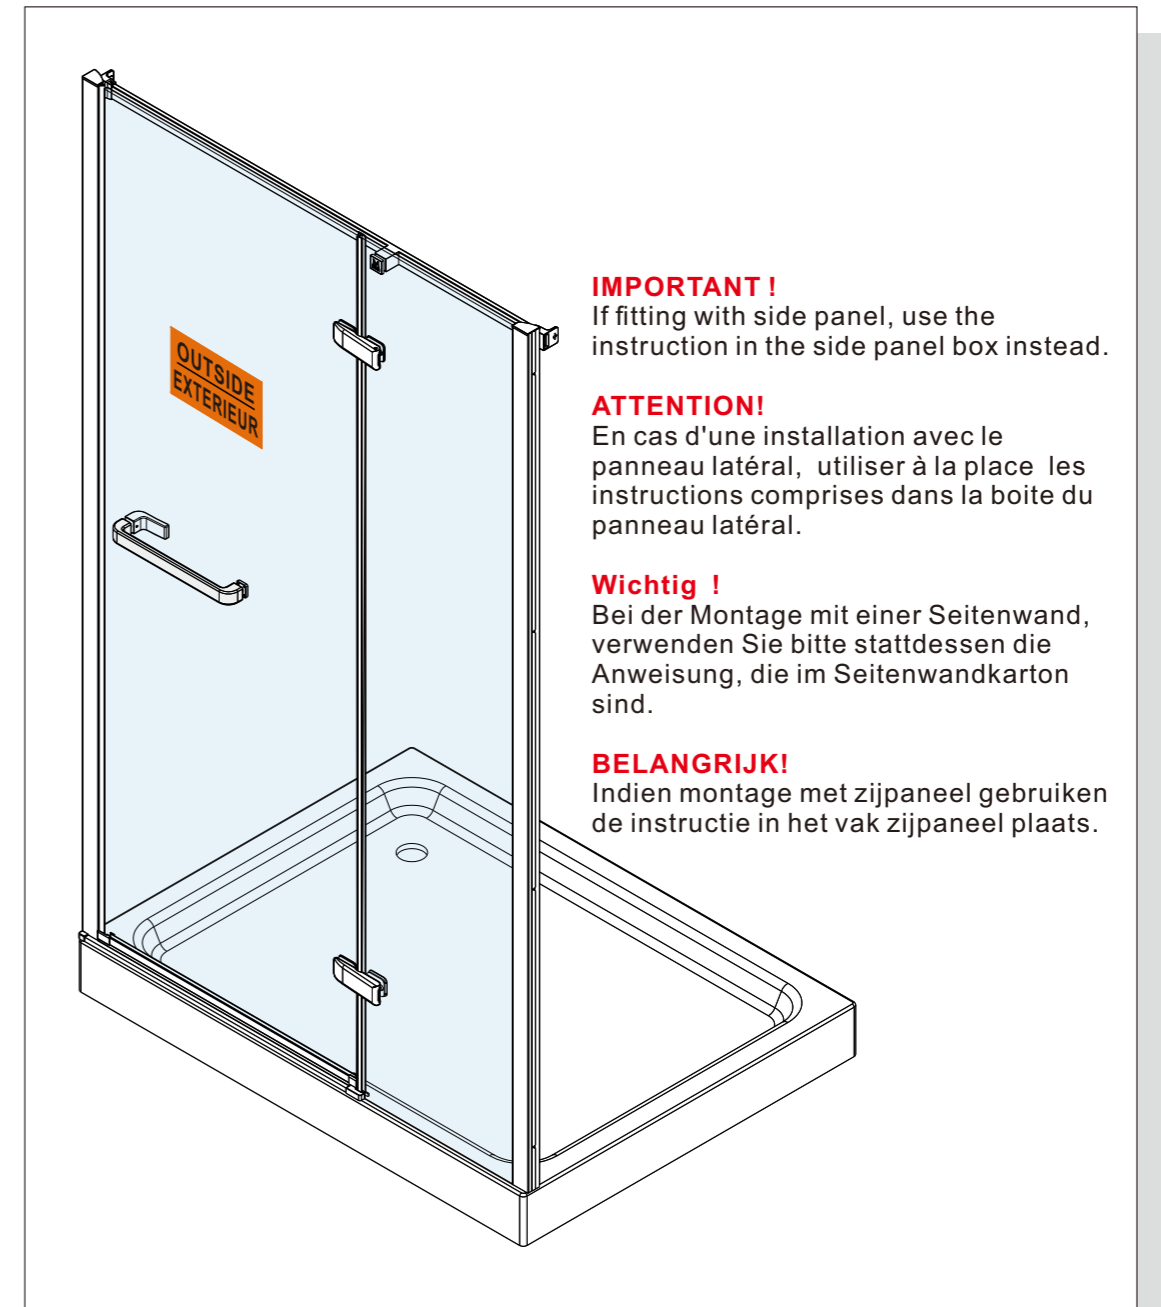

HINGE DOOR & INLINE PANEL

PORTE PIVOTANTE & PANNEAU EN ALIGNMENT, SCHARNIERTÜR & INLINE PANEL, SCHARNIERDEUR & INLINE PANEEL

INSTALLATION GUIDE

Guide d'installation installationsanleitung installatiehandleiding

ENGLISH

If you install the product in a way that differs from this manual this will void all guarantees. Before installation check that the product meets all your requirements and is not damaged. By proceeding with installation, you accept the condition of the product. The wall plugs supplied with the installation kit are for use in solid walls. Hollow or 'stud partition' walls will require alternative fixings. Please consult your local hardware supplier for the correct type.