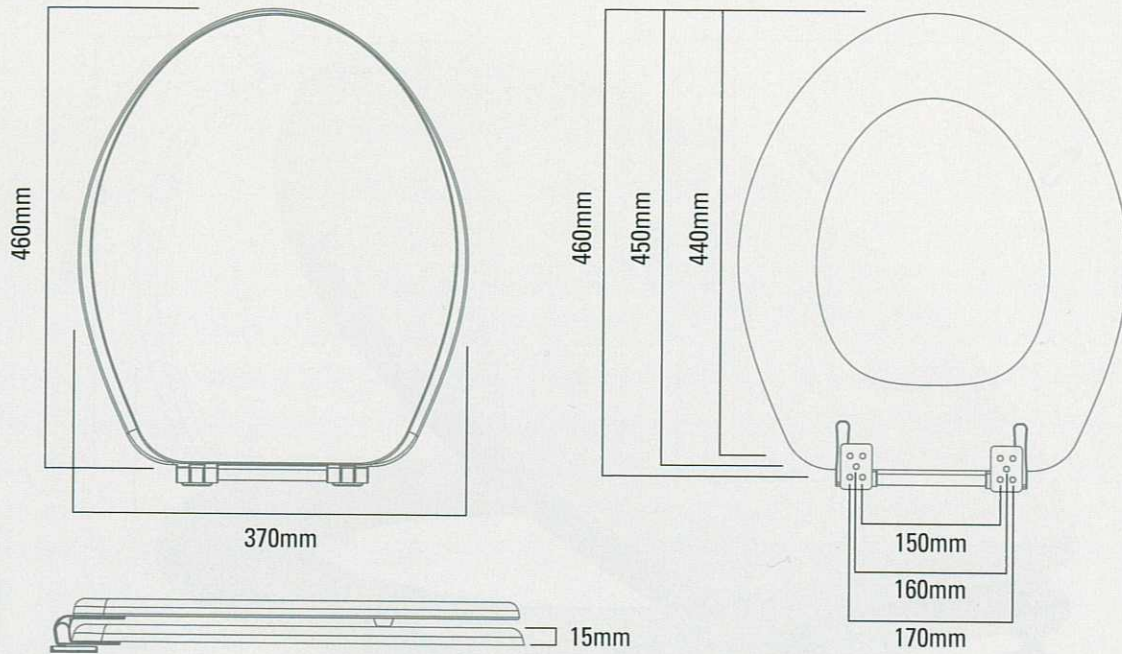

# Millennium Specification

All sizes quoted are within reasonable tolerances

The Millennium toilet seat features non-loosening hinges in a chrome finish:

Toilet seat finish		Hinge finish	Product code
	Mahogany	Chrome	0103M
	Antique Pine	Chrome	0104M
	Limed Oak	Chrome	0107M
	White	Chrome	0108M
	Beech	Chrome	0140M
	Natural Oak	Chrome	0141M
	Walnut	Chrome	0142M