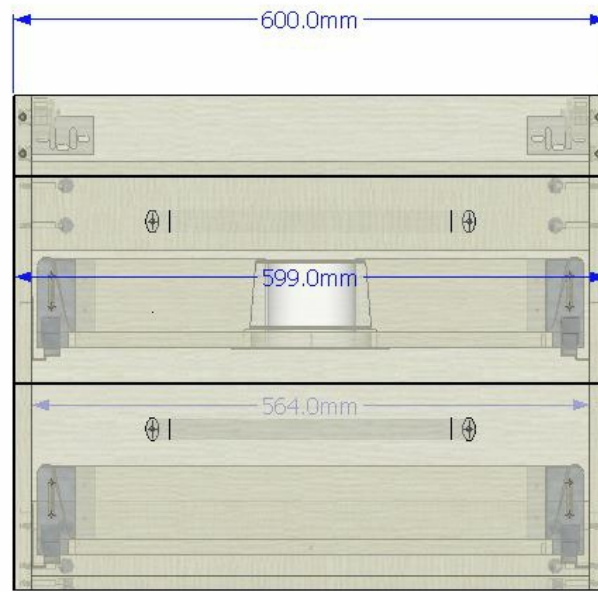

Front Perspective

Front Perspective X Ray View

Back Perspective

Back Perspective - X Ray View

Left Elevation

Front Elevation

Right Elevation

ALLEGRO 600 2 DRW - Wall Hung

Explode View

Top Drawer - Exploded View

Bottom Drawer Exploded View