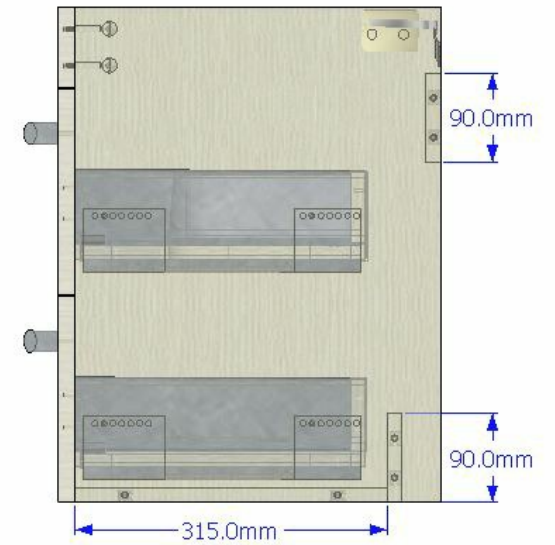

Front Perspective

Front Perspective X Ray View

Back Perspective

Back Perspective - X Ray View

Left Elevation

Front Elevation

Right Elevation

ALLEGRO 600 2 DRW - Wall Hung

Explode View

Top Drawer - Exploded View

Bottom Drawer Exploded View