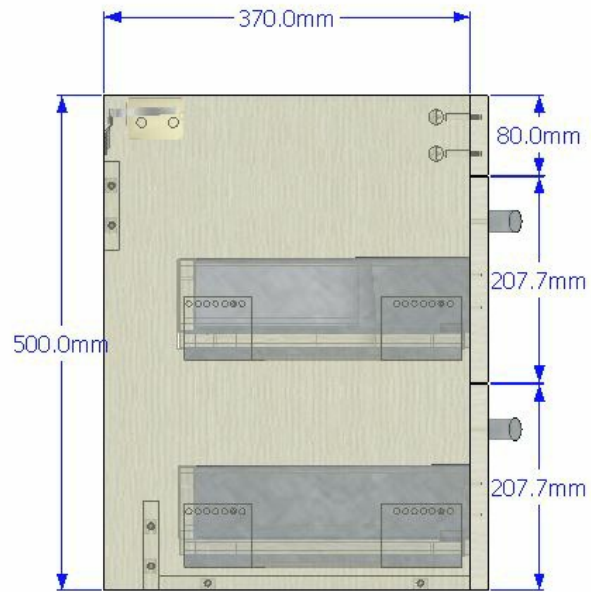

Front Perspective

Front Perspective X Ray View

Back Perspective

Back Perspective - X Ray View

Left Elevation

Front Elevation

Right Elevation

ALLEGRO 600 2 DRW - Wall Hung

Explode View

Top Drawer - Exploded View

Bottom Drawer Exploded View