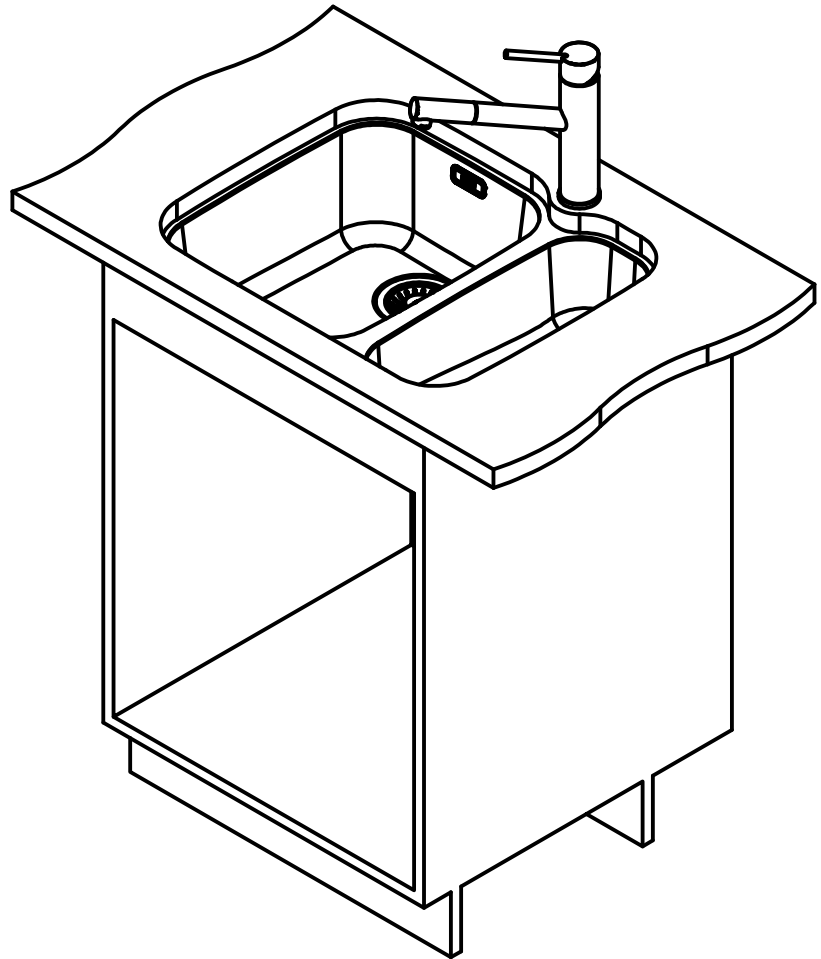

ISO

Drawing No.	0056-191241	Revision	A
Drawn Date	23.08.2010		
These drawings and specifications are the property of NIRO-Plan AG and shall not be reproduced, copied or transferred to any third party without the prior written permission of NIRO-Plan AG, Aarburg, Switzerland			

Franke Küchentechnik AG
CH-4663 Aarburg
Phone: +41 62 787 31 31
Internet: www.franke.com

ARX 160D 3.5"

installing document

Sheet	Sheets
6	6