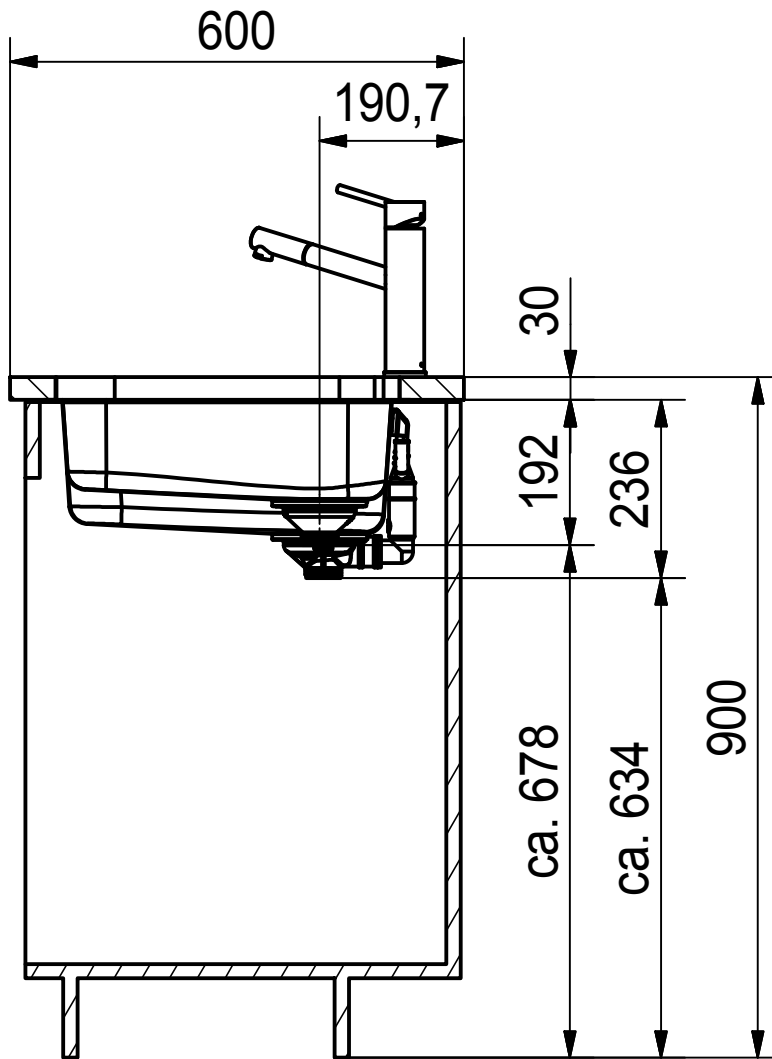

DS

Drawing No.	0056-191241	Revision	A
Drawn Date	23.08.2010		
These drawings and specifications are the property of NIRO-Plan AG and shall not be reproduced, copied or transferred to any third party without the prior written permission of NIRO-Plan AG, Aarburg, Switzerland			

Franke Küchentechnik AG
CH-4663 Aarburg
Phone: +41 62 787 31 31
Internet: www.franke.com

ARX 160D 3.5" installing document

Sheet	Sheets
2	6