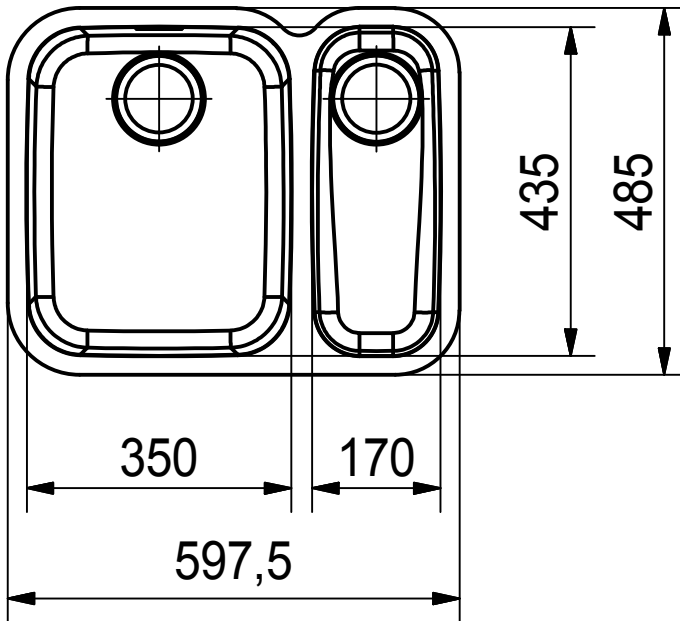

DT

Drawing No.	0056-191241	Revision	A
Drawn Date	23.08.2010		
These drawings and specifications are the property of NIRO-Plan AG and shall not be reproduced, copied or transferred to any third party without the prior written permission of NIRO-Plan AG, Aarburg, Switzerland			

Franke Küchentechnik AG
CH-4663 Aarburg
Phone: +41 62 787 31 31
Internet: www.franke.com

ARX 160D 3.5"
installing document

Sheet	Sheets
5	6