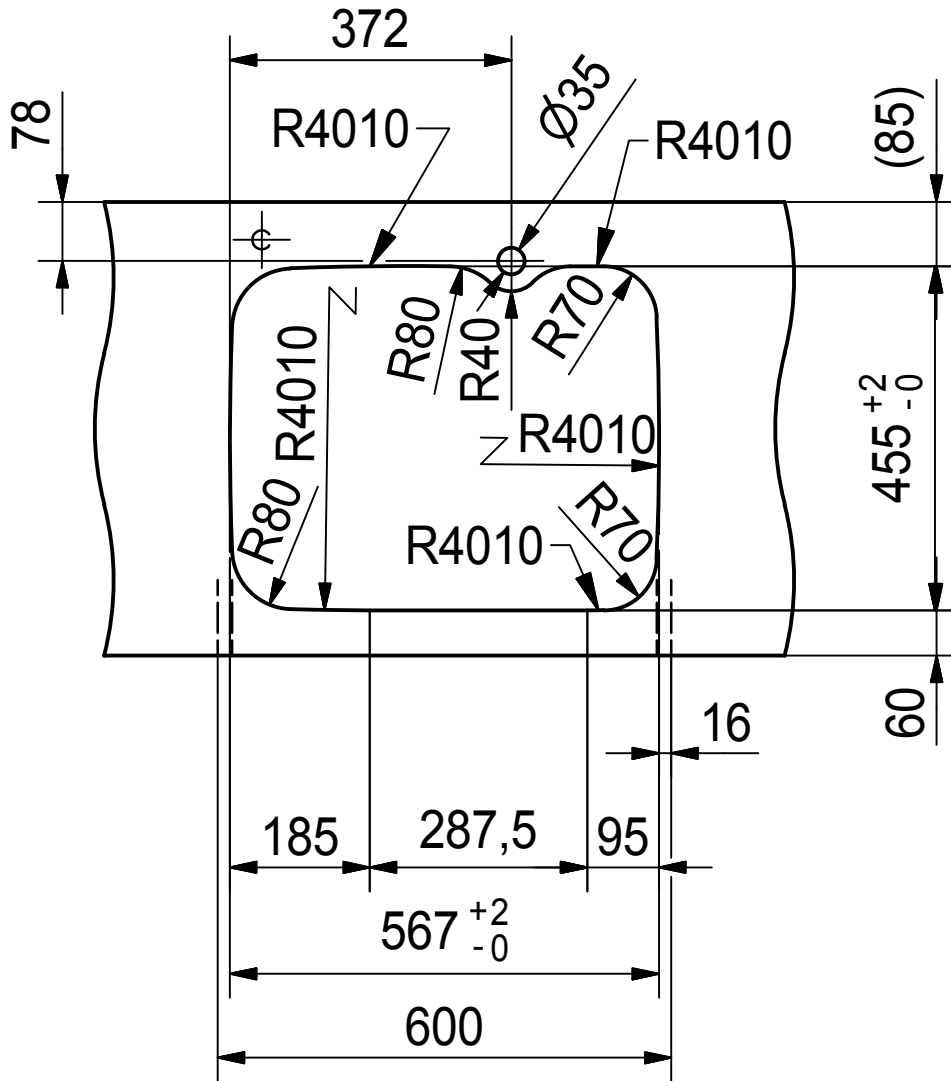

Drawing No.	0056-191241	Revision	A
Drawn Date	23.08.2010		
These drawings and specifications are the property of NIRO-Plan AG and shall not be reproduced, copied or transferred to any third party without the prior written permission of NIRO-Plan AG, Aarburg, Switzerland			

Franke Küchentechnik AG
CH-4663 Aarburg
Phone: +41 62 787 31 31
Internet: www.franke.com

ARX 160D 3.5"

installing document

Sheet	Sheets
3	6