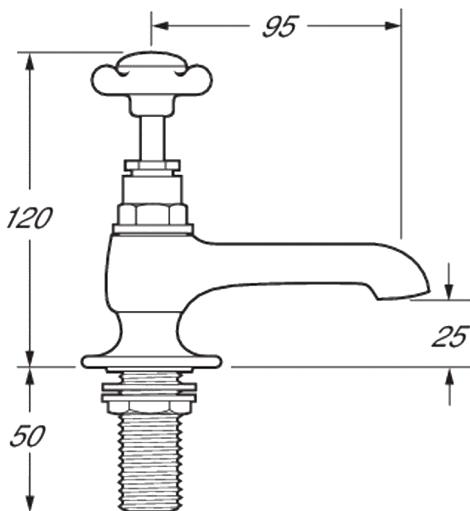

BATHROOM TAPS

DevaTM by METHVEN

Coronation

Coronation Basin Taps

Product Code: CR19

Finish: Chrome

Features

- Construction:** Brass
- Valve/Cartridge type:** Washer Valve
- Supply:** Suitable for all plumbing systems
- Inlet connections:** 1/2" BSP
- Working pressures:** 0.1 - 5.0 bar

*Please refer to website for full warranty details.

Flow (Bar - l/min, open outlet)

Spout/Outlet

Flow 0.1	Flow 0.2	Flow 0.3	Flow 0.5	Flow 1.0	Flow 2.0	Flow 3.0
8	9.5	11	16	18	23	27

Handset/Head

N/A	N/A	N/A	N/A	N/A	N/A	N/A
-----	-----	-----	-----	-----	-----	-----