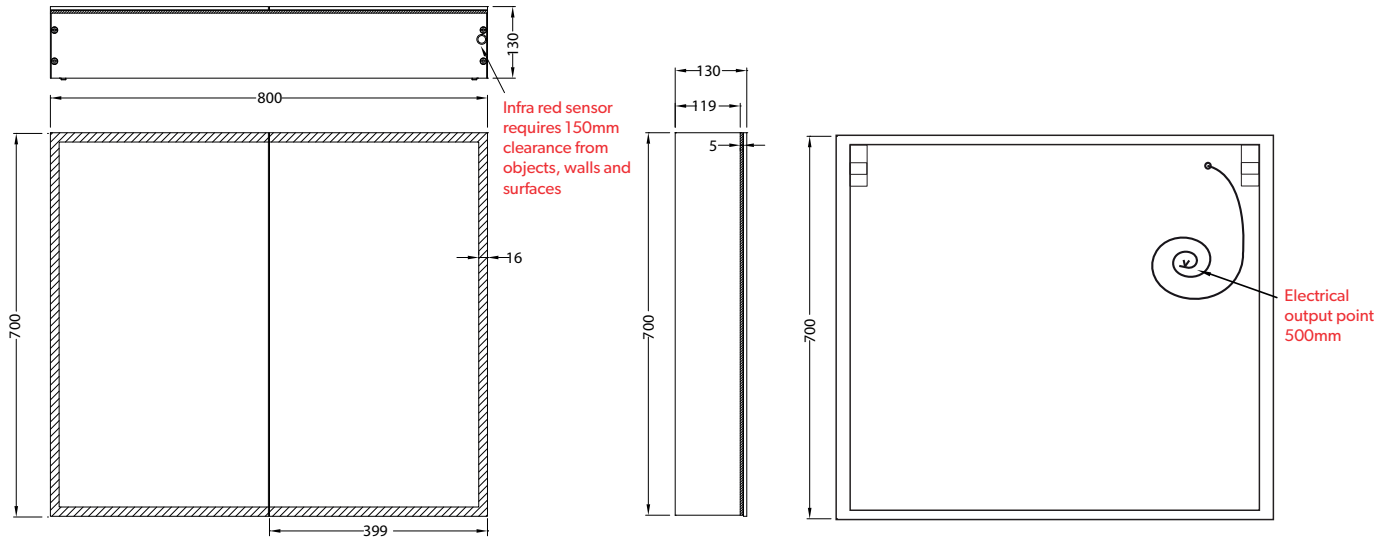

**HiB recommend you receive the product before commencing with installation as all sizes and measurements are approximate.
HiB try and ensure all measurements are as accurate as possible.
In the interest of continuous product development, HiB reserves the right to alter specification as necessary. E & OE.**

Qubic 80

Art no. 46600

Electrical Safety Information

HiB recommends that all electrical bathroom products should only be fitted by a suitably qualified, Part P registered electrician in accordance with current IEE regulations.

Ensure mains power supply is switched off before starting installation.

Before drilling, ensure there are no hidden cables or pipes in the wall.