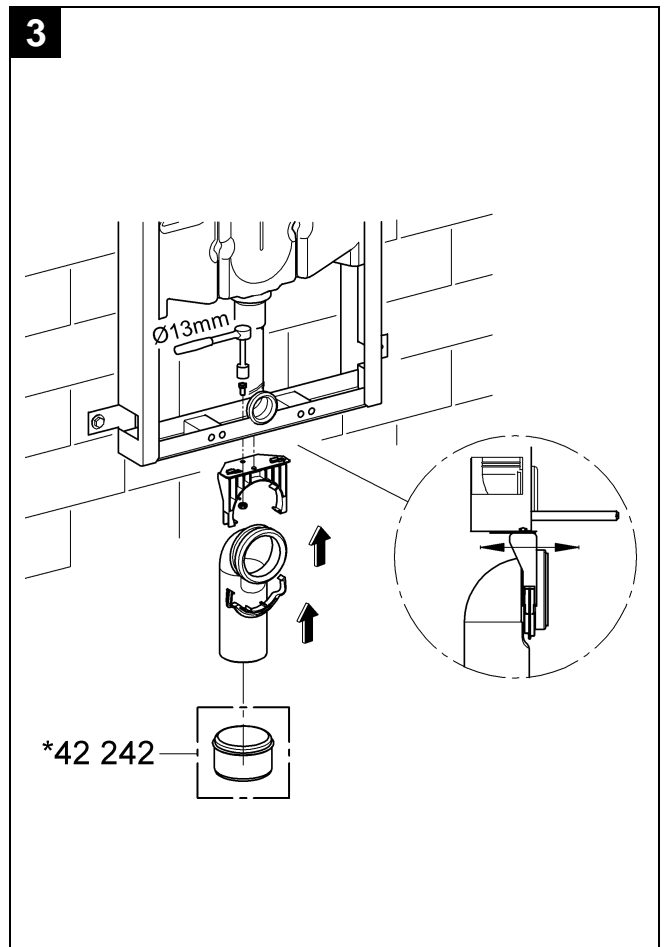

38 729

Design & Quality Engineering GROHE Germany

96.448.131/ÄM 216640/07.10

GROHE

ENJOY WATER®

38 729

* = accessori speciali

18