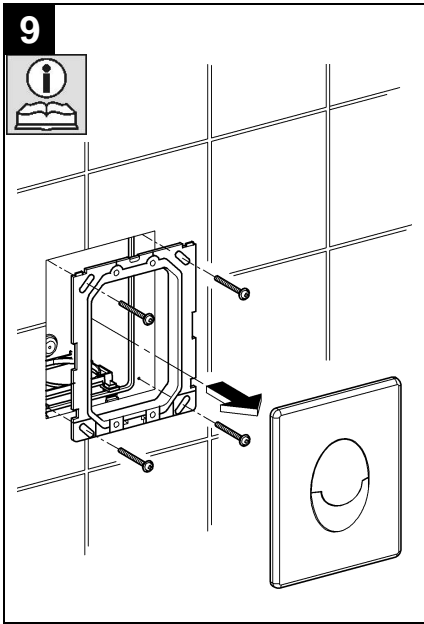

38 729

Design & Quality Engineering GROHE Germany

96.448.131/ÄM 216640/07.10

GROHE

ENJOY WATER®

38 729

* = accessori speciali

18