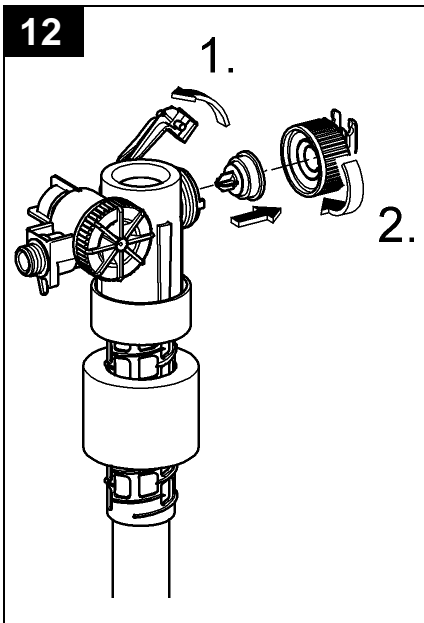

38 729

Design & Quality Engineering GROHE Germany

96.448.131/ÄM 216640/07.10

GROHE

ENJOY WATER®

38 729

* = accessori speciali

18