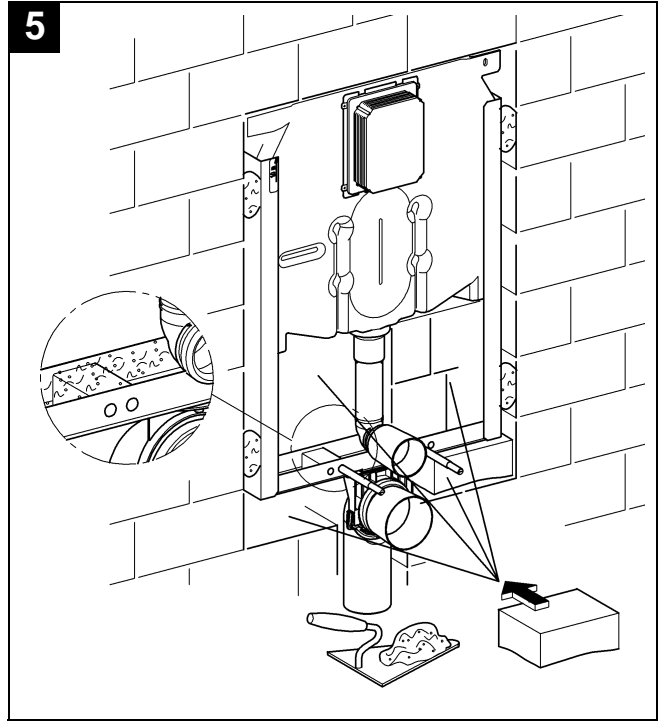

38 729

Design & Quality Engineering GROHE Germany

96.448.131/ÄM 216640/07.10

GROHE

ENJOY WATER®

38 729

* = accessori speciali

18