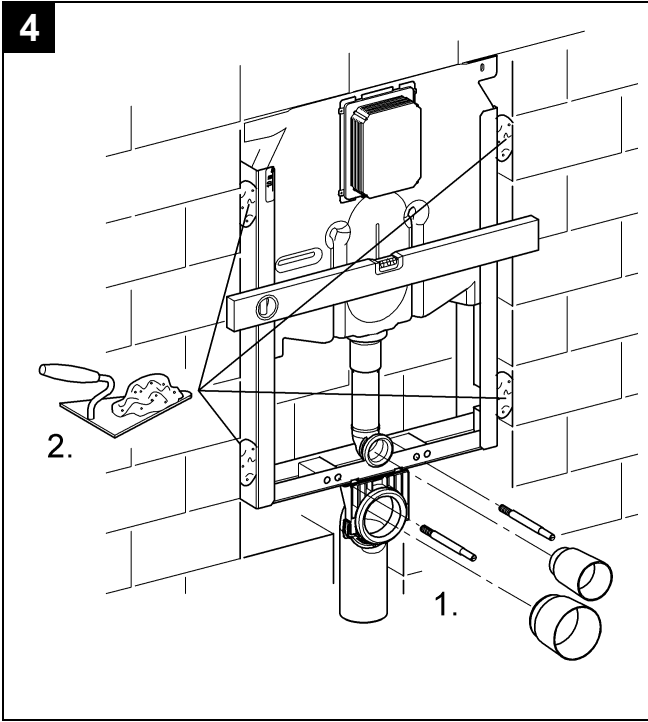

38 729

Design & Quality Engineering GROHE Germany

96.448.131/ÄM 216640/07.10

GROHE

ENJOY WATER®

38 729

* = accessori speciali

18