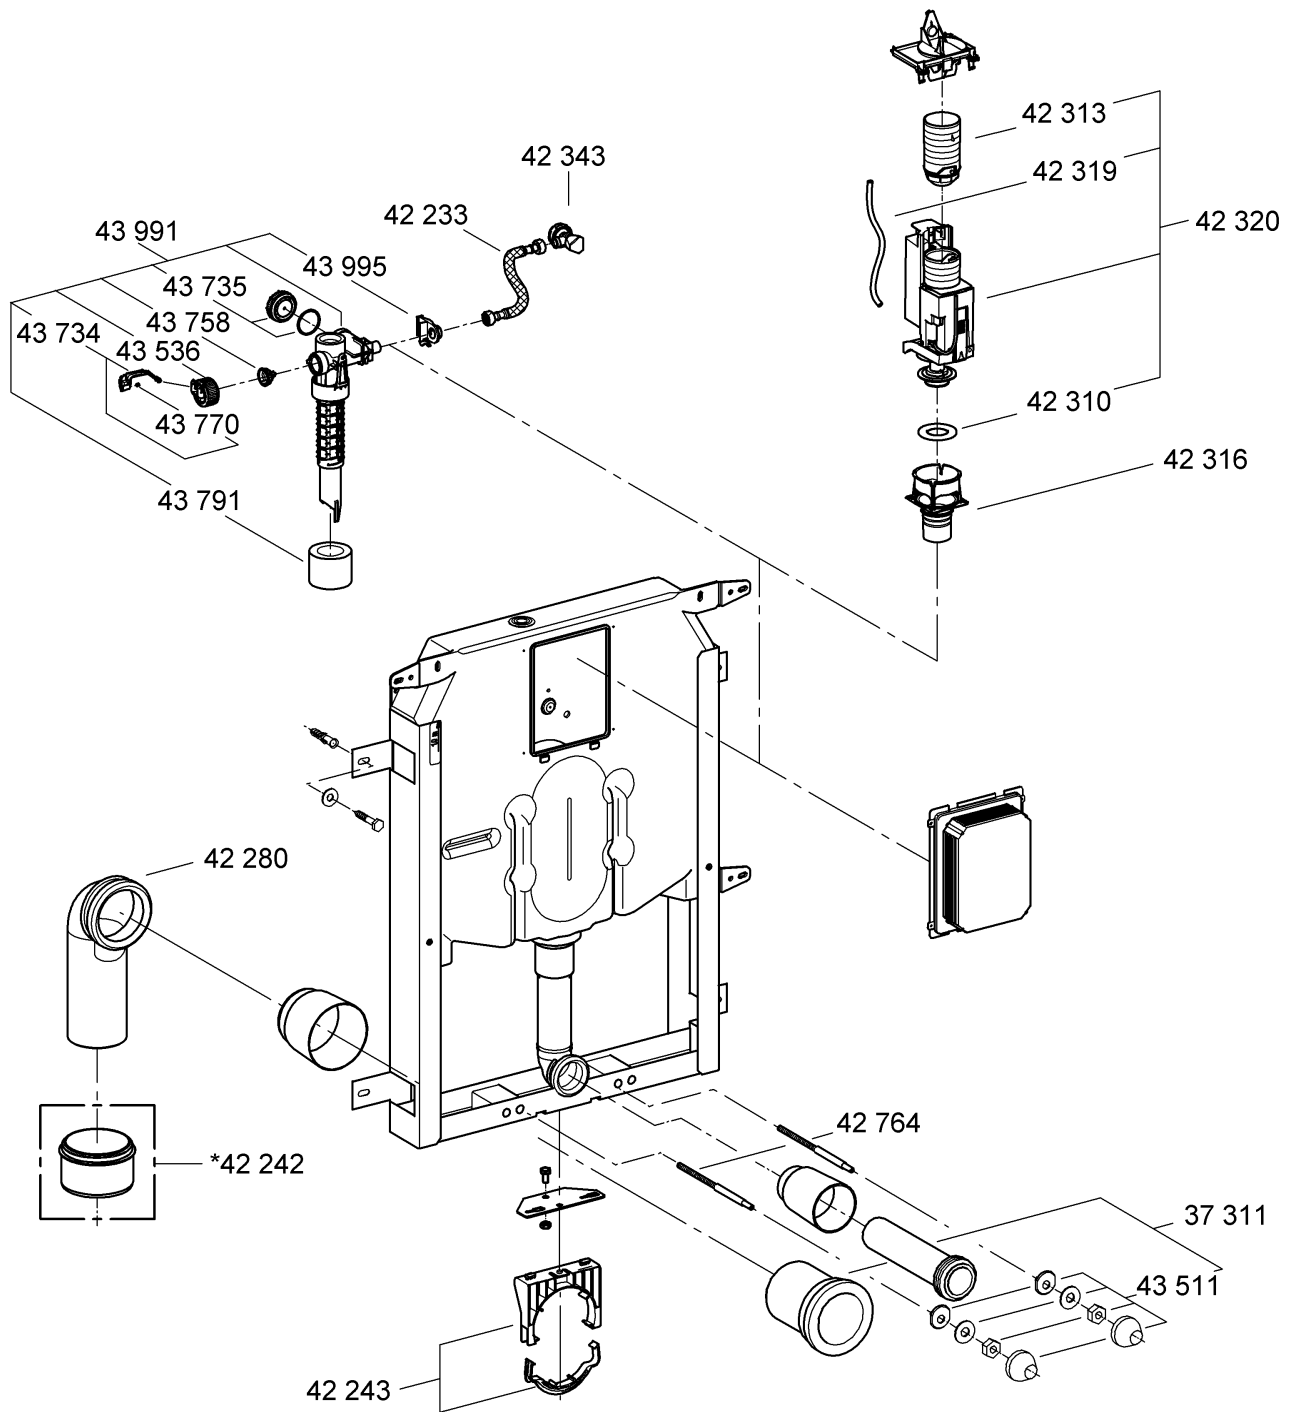

38 729

Design & Quality Engineering GROHE Germany

96.448.131/ÄM 216640/07.10

GROHE

ENJOY WATER®

38 729

* = accessori speciali

18