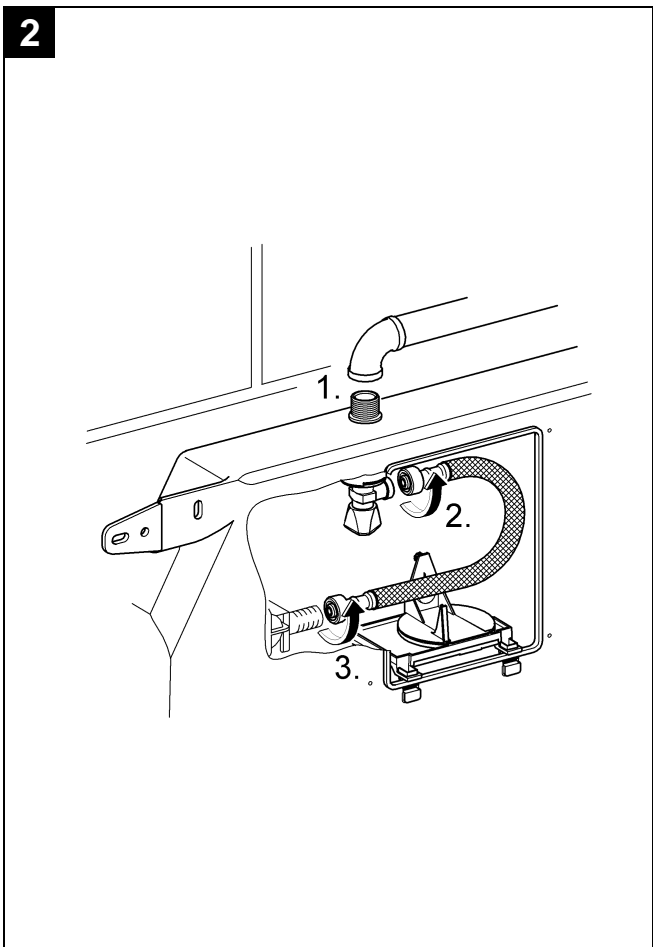

38 729

Design & Quality Engineering GROHE Germany

96.448.131/ÄM 216640/07.10

GROHE

ENJOY WATER®

38 729

* = accessori speciali

18