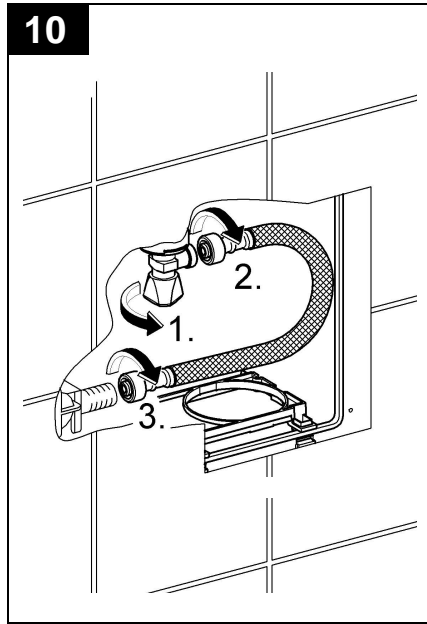

38 729

Design & Quality Engineering GROHE Germany

96.448.131/ÄM 216640/07.10

GROHE

ENJOY WATER®

38 729

* = accessori speciali

18