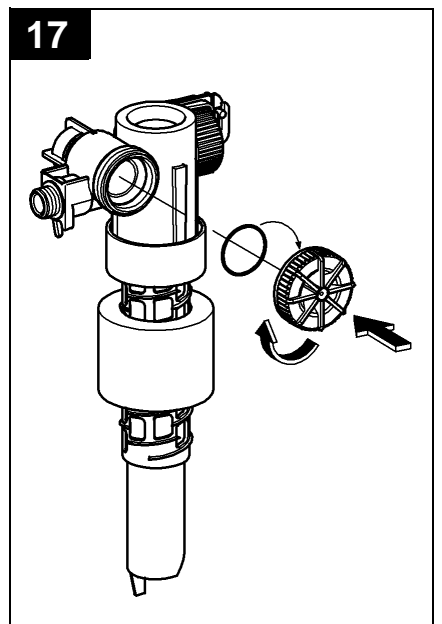

38 729

Design & Quality Engineering GROHE Germany

96.448.131/ÄM 216640/07.10

GROHE

ENJOY WATER®

38 729

* = accessori speciali

18