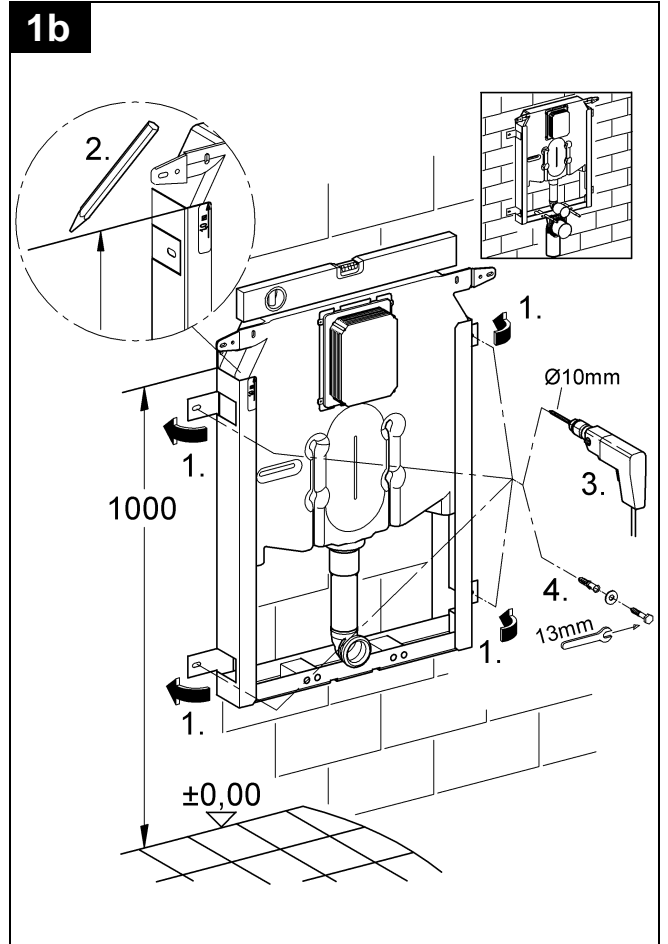

38 729

Design & Quality Engineering GROHE Germany

96.448.131/ÄM 216640/07.10

GROHE

ENJOY WATER®

38 729

* = accessori speciali

18