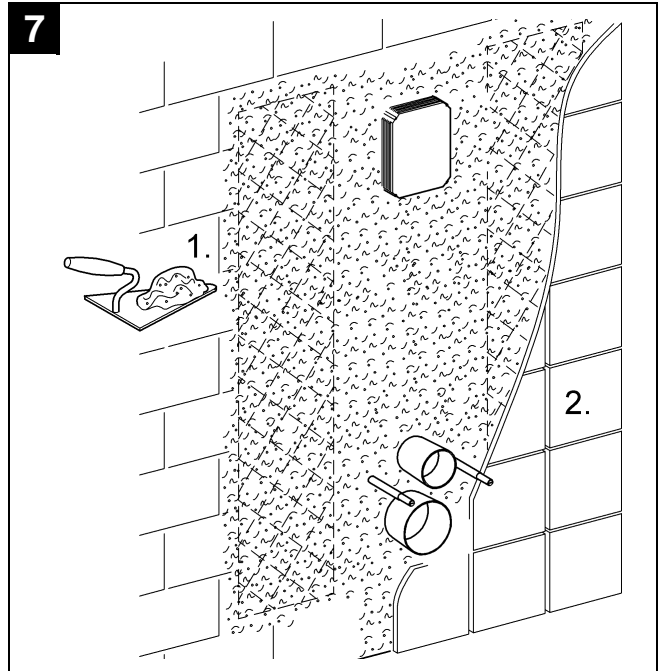

38 729

Design & Quality Engineering GROHE Germany

96.448.131/ÄM 216640/07.10

GROHE

ENJOY WATER®

38 729

* = accessori speciali

18