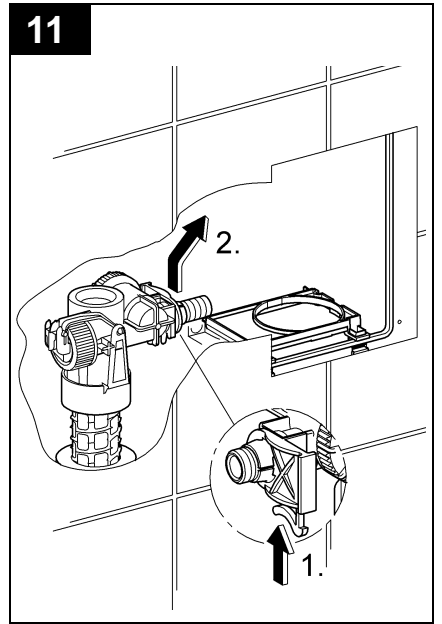

38 729

Design & Quality Engineering GROHE Germany

96.448.131/ÄM 216640/07.10

GROHE

ENJOY WATER®

38 729

* = accessori speciali

18