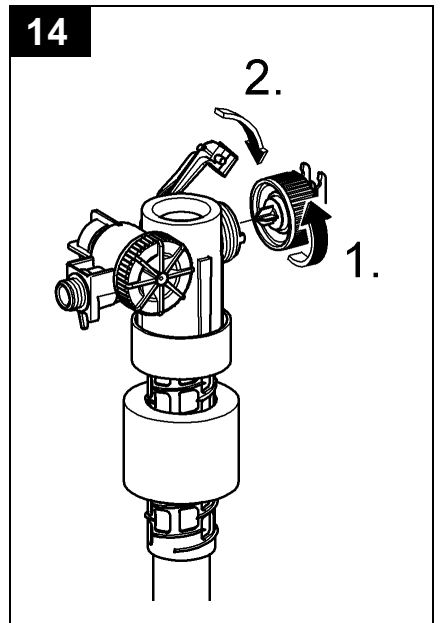

38 729

Design & Quality Engineering GROHE Germany

96.448.131/ÄM 216640/07.10

GROHE

ENJOY WATER®

38 729

* = accessori speciali

18