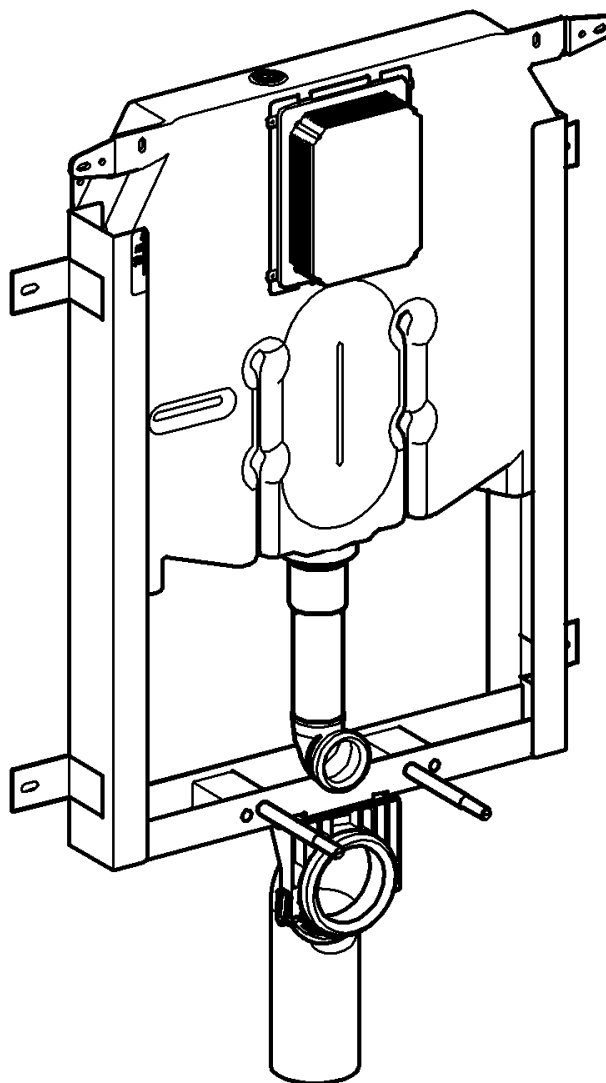

38 729

Design & Quality Engineering GROHE Germany

96.448.131/ÄM 216640/07.10

GROHE

ENJOY WATER®

38 729

* = accessori speciali

18