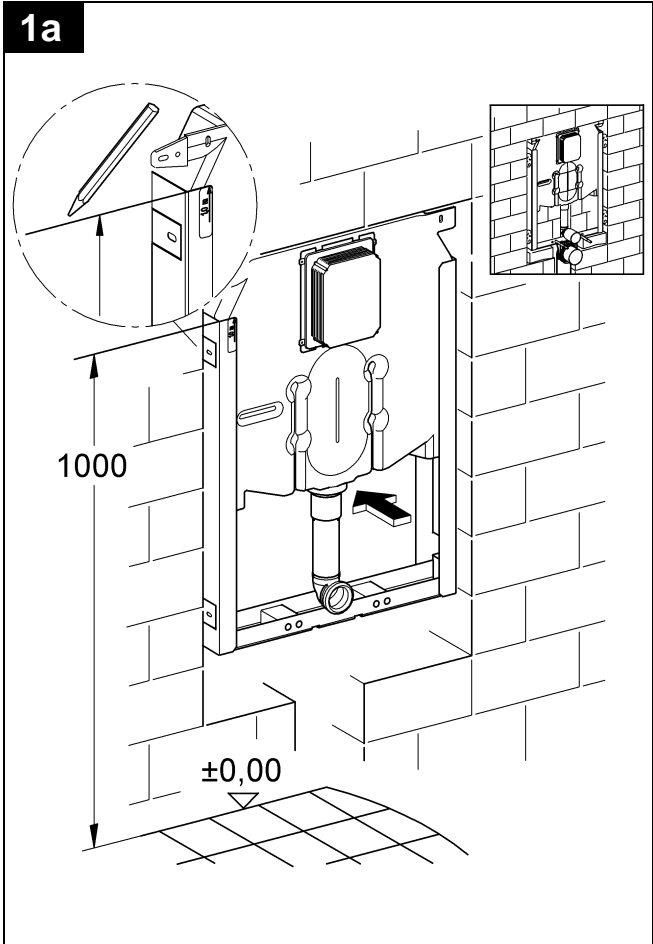

38 729

Design & Quality Engineering GROHE Germany

96.448.131/ÄM 216640/07.10

GROHE

ENJOY WATER®

38 729

* = accessori speciali

18