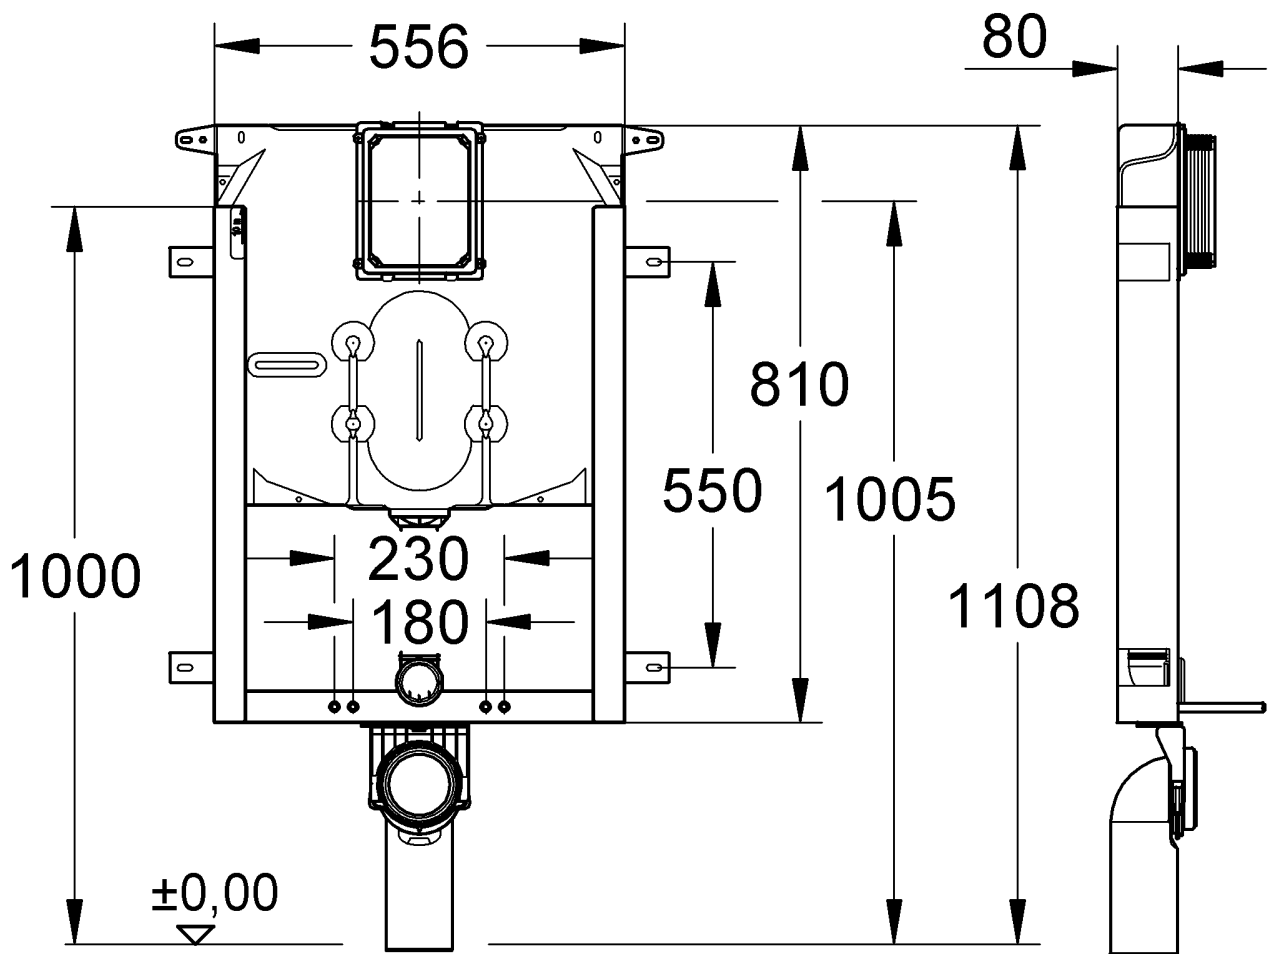

38 729

Design & Quality Engineering GROHE Germany

96.448.131/ÄM 216640/07.10

GROHE

ENJOY WATER®

38 729

* = accessori speciali

18