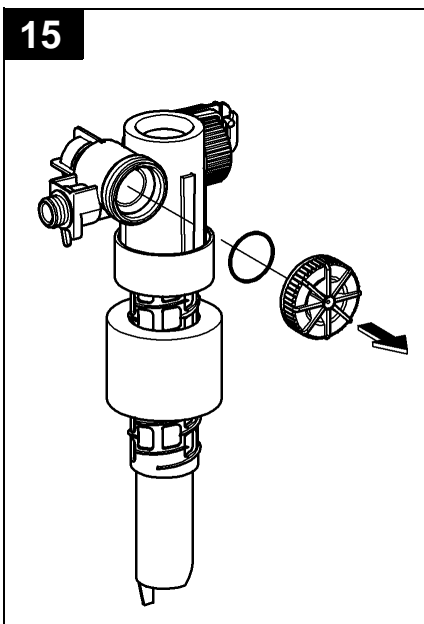

38 729

Design & Quality Engineering GROHE Germany

96.448.131/ÄM 216640/07.10

GROHE

ENJOY WATER®

38 729

* = accessori speciali

18