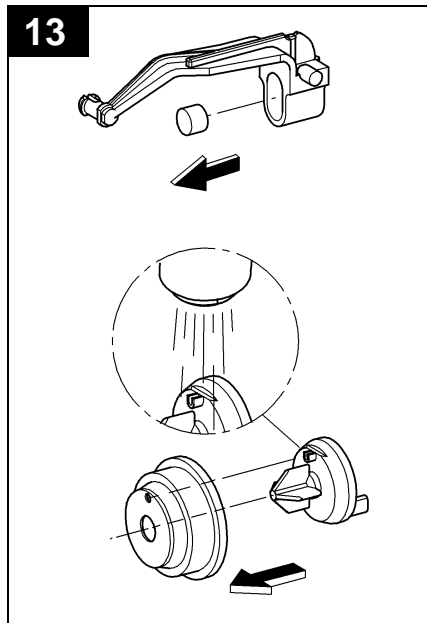

38 729

Design & Quality Engineering GROHE Germany

96.448.131/ÄM 216640/07.10

GROHE

ENJOY WATER®

38 729

* = accessori speciali

18