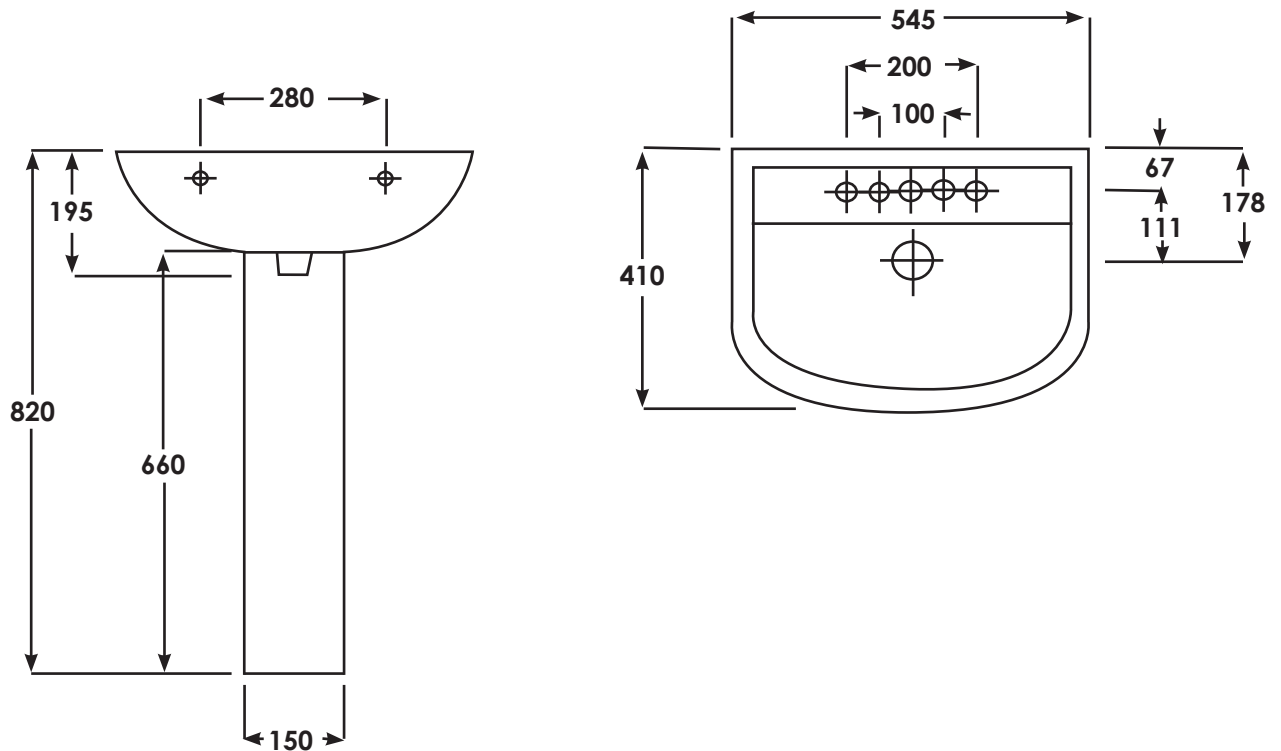

## COMPACT 550mm Basin and Full Pedestal

**RAK**  
CERAMICS

### SPECIFICATION/CODE REFERENCE

Please use the reference codes shown below:

**COM55BAS1**  
**COM55BAS2**  
**COMPEDL**

SIZE	545 x 410 x 820 mm
TAP HOLE	One or Two Taphole
OVER FLOW	Over flow built-in
WASTE OUTLET	Ø45mm standard waste outlet
STANDARD	BS 3402 1S09001:2000
MATERIAL	Vitreous china
WEIGHT	25.10 kg
COLOURS	White
FITTINGS	Supplied with Fisher Fixing Bolts
WARRANTY	25 Years

Dimensions: All measurements are in millimeters and are subject to normal manufacturing variations.

Note: Due to a continuing development programme to improve design and performance, the manufacturer reserves all rights to vary specifications without prior informations. Please note accessories are for photographic use only.