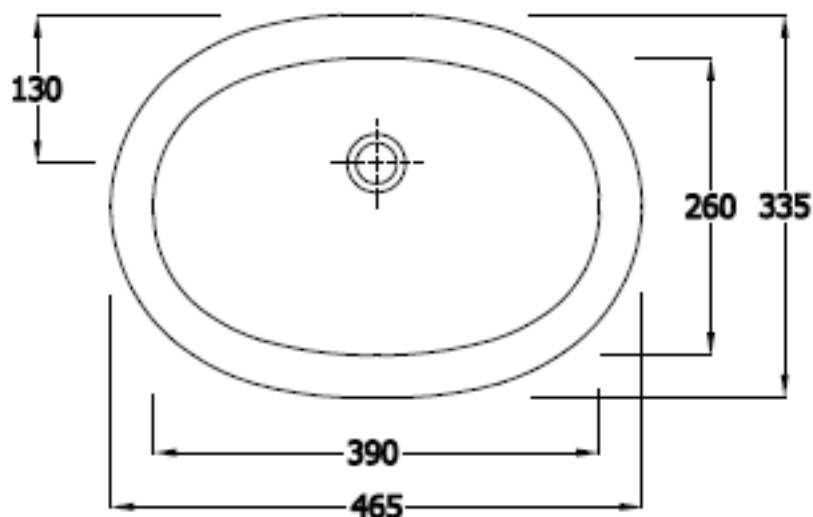

### LILYOCVB

SIZE 465 x 335 x 180 mm

CUT OUT SIZE 420 X 295 mm

OVER FLOW Built In

MATERIAL Vitreous China

WEIGHT 5.60 kg

FITTING Silicone to Countertop

WASTE Require Suitable slotted basin waste

COLOUR White

WARRANTY 25 Years

Dimensions: All measurements are in millimeters and are subject to normal manufacturing variations.

Note: Due to a continuing development programme to improve design and performance, the manufacturer reserves all rights to vary specifications without prior informations. Please note accessories are for photographic use only.