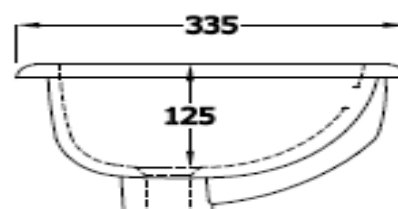

### LILYOCVB

SIZE 465 x 335 x 180 mm

CUT OUT SIZE 420 X 295 mm

OVER FLOW Built In

MATERIAL Vitreous China

WEIGHT 5.60 kg

FITTING Silicone to Countertop

WASTE Require Suitable slotted basin waste

COLOUR White

WARRANTY 25 Years

Dimensions: All measurements are in millimeters and are subject to normal manufacturing variations.

Note: Due to a continuing development programme to improve design and performance, the manufacturer reserves all rights to vary specifications without prior informations. Please note accessories are for photographic use only.