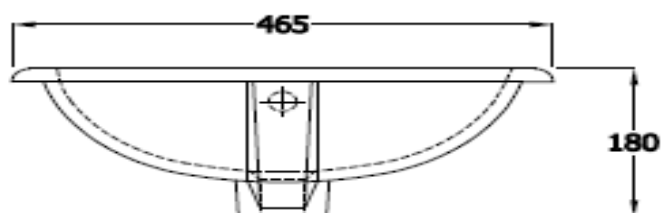

### LILYOCVB

SIZE 465 x 335 x 180 mm

CUT OUT SIZE 420 X 295 mm

OVER FLOW Built In

MATERIAL Vitreous China

WEIGHT 5.60 kg

FITTING Silicone to Countertop

WASTE Require Suitable slotted basin waste

COLOUR White

WARRANTY 25 Years

Dimensions: All measurements are in millimeters and are subject to normal manufacturing variations.

Note: Due to a continuing development programme to improve design and performance, the manufacturer reserves all rights to vary specifications without prior informations. Please note accessories are for photographic use only.