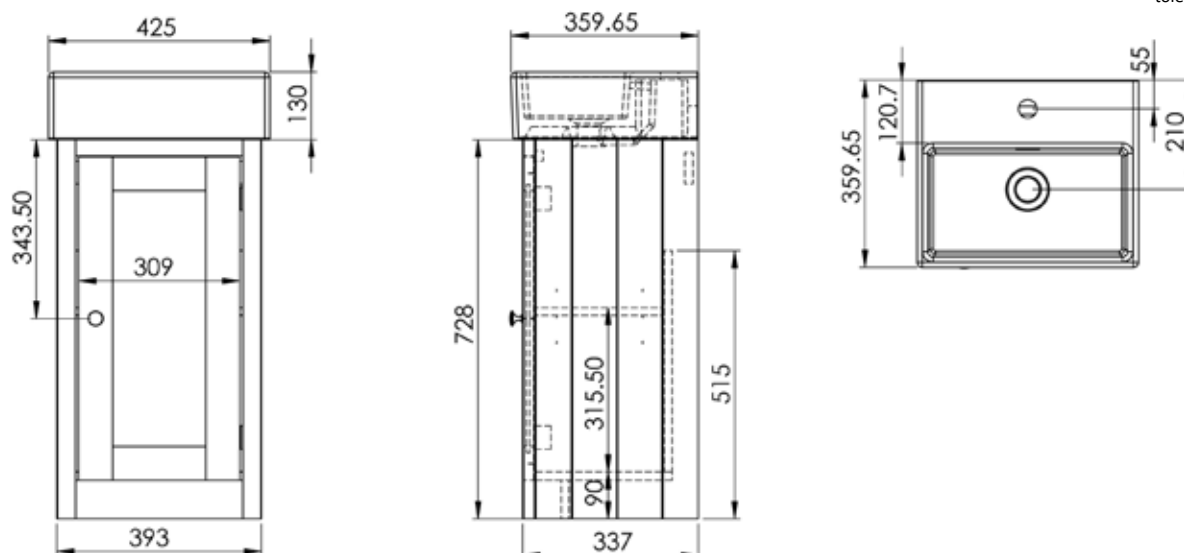

# Technical Data Sheet

LANSDOWN  
400mm Cloakroom unit

**TAVISTOCK**  
inspiring bathrooms

No.	Description	Code	Fixings Included
1	LANSDOWN 400 CLOAKROOM	LAN400C	YES
2	420MM CERAMIC BASIN	LAN420C	

### Dimensions - 400mm Cloakroom unit

Diagrams not to scale  
All dimensions in mm  
tolerance of +5mm

#### Dimensions - 400mm free standing unit

Diagrams not to scale  
All dimensions in mm  
tolerance of +5mm

#### Dimensions - 570 x 800mm framed mirror

Diagrams not to scale  
All dimensions in mm  
tolerance of +5mm