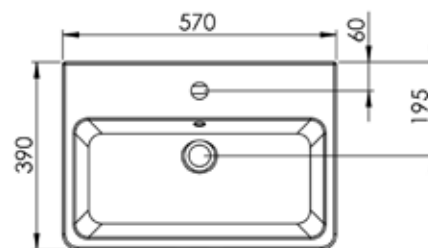

#### Dimensions - 400mm free standing unit

Diagrams not to scale  
All dimensions in mm  
tolerance of +5mm

# Technical Data Sheet

LANSDOWN  
550mm Freestanding unit

**TAVISTOCK**  
inspiring bathrooms

No.	Description	Code	Fixings Included
1	LANSDOWN 550 MM FREESTANDING UNIT	LAN550B	YES
2	575MM CERAMIC BASIN	SB900S	

## Dimensions - 550mm FS unit

Not to scale  
Dimensions in mm  
of +5mm

#### Dimensions - 570 x 800mm framed mirror

Diagrams not to scale  
All dimensions in mm  
tolerance of +5mm