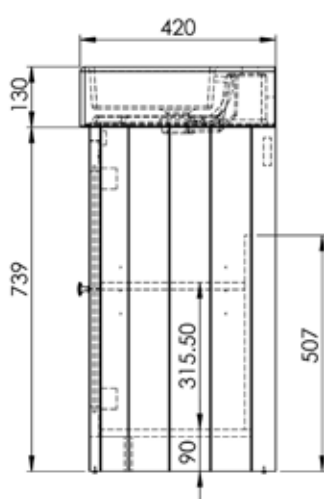

## Dimensions - 550mm FS unit

Not to scale  
Dimensions in mm  
of +5mm

#### Dimensions - 700mm FS unit

Diagrams not to scale  
All dimensions in mm  
tolerance of +5mm

### Dimensions - 600mm BTW unit

Diagrams not to scale  
All dimensins in mm  
tolerance of +5mm

#### Dimensions - 570 x 800mm framed mirror

Diagrams not to scale  
All dimensions in mm  
tolerance of +5mm