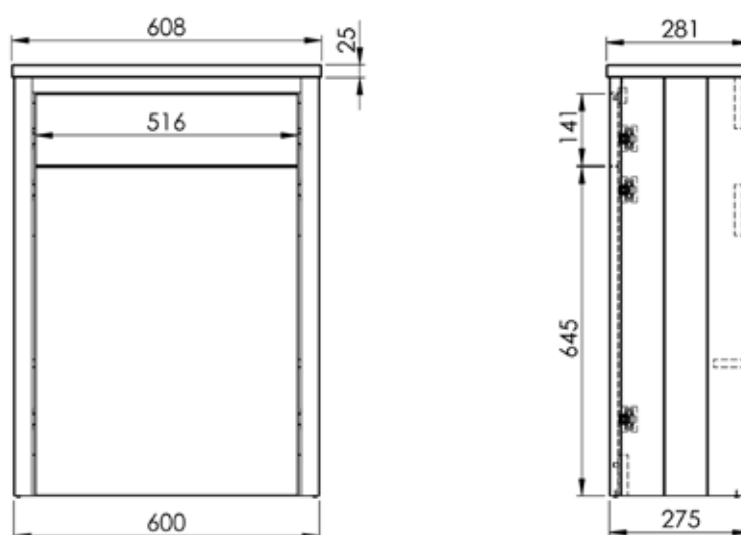

#### Dimensions - 700mm FS unit

Diagrams not to scale  
All dimensions in mm  
tolerance of +5mm

### Dimensions - 600mm SCT unit

Diagrams not to scale  
All dimensions in mm  
tolerance of +5mm

### Dimensions - 600mm BTW unit

Diagrams not to scale  
All dimensins in mm  
tolerance of +5mm

#### Dimensions - 570 x 800mm framed mirror

Diagrams not to scale  
All dimensions in mm  
tolerance of +5mm