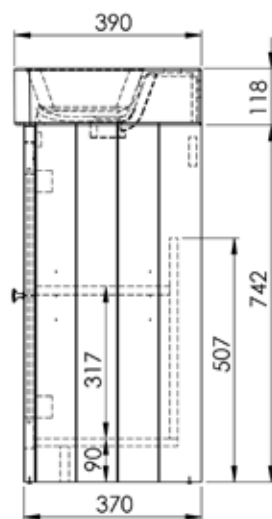

#### Dimensions - 400mm free standing unit

Diagrams not to scale  
All dimensions in mm  
tolerance of +5mm

## Dimensions - 550mm FS unit

Not to scale  
Dimensions in mm  
of +5mm

### Dimensions - 600mm BTW unit

Diagrams not to scale  
All dimensins in mm  
tolerance of +5mm

#### Dimensions - 570 x 800mm framed mirror

Diagrams not to scale  
All dimensions in mm  
tolerance of +5mm