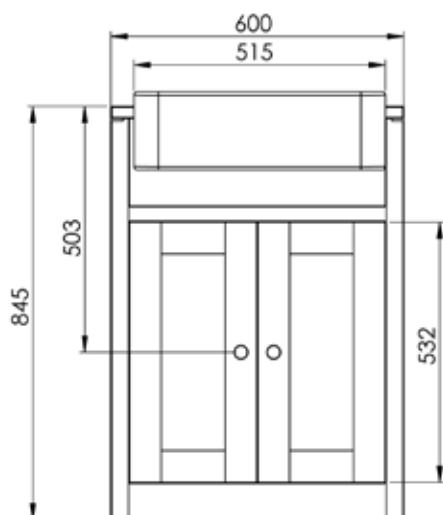

#### Dimensions - 700mm FS unit

Diagrams not to scale  
All dimensions in mm  
tolerance of +5mm

### Dimensions - 600mm SCT unit

Diagrams not to scale  
All dimensions in mm  
tolerance of +5mm

### Dimensions - 600mm BTW unit

Diagrams not to scale  
All dimensins in mm  
tolerance of +5mm

#### Dimensions - 570 x 800mm framed mirror

Diagrams not to scale  
All dimensions in mm  
tolerance of +5mm