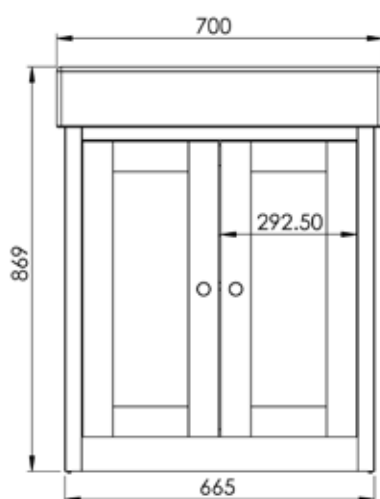

#### Dimensions - 400mm free standing unit

Diagrams not to scale  
All dimensions in mm  
tolerance of +5mm

#### Dimensions - 700mm FS unit

Diagrams not to scale  
All dimensions in mm  
tolerance of +5mm

### Dimensions - 600mm BTW unit

Diagrams not to scale  
All dimensins in mm  
tolerance of +5mm

#### Dimensions - 570 x 800mm framed mirror

Diagrams not to scale  
All dimensions in mm  
tolerance of +5mm