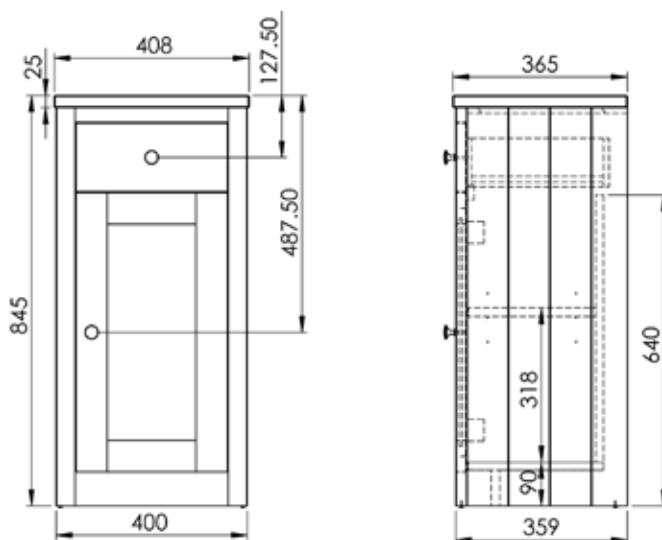

#### Dimensions - 400mm free standing unit

Diagrams not to scale  
All dimensions in mm  
tolerance of +5mm

#### Dimensions - 700mm FS unit

Diagrams not to scale  
All dimensions in mm  
tolerance of +5mm

### Dimensions - 600mm BTW unit

Diagrams not to scale  
All dimensins in mm  
tolerance of +5mm

#### Dimensions - 570 x 800mm framed mirror

Diagrams not to scale  
All dimensions in mm  
tolerance of +5mm