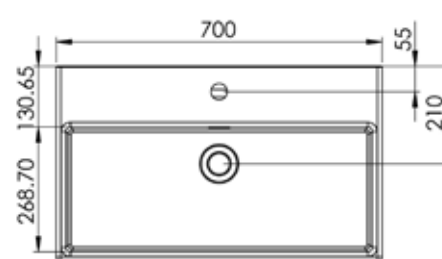

## Dimensions - 550mm FS unit

Not to scale  
Dimensions in mm  
of +5mm

#### Dimensions - 700mm FS unit

Diagrams not to scale  
All dimensions in mm  
tolerance of +5mm

### Dimensions - 600mm BTW unit

Diagrams not to scale  
All dimensins in mm  
tolerance of +5mm

#### Dimensions - 570 x 800mm framed mirror

Diagrams not to scale  
All dimensions in mm  
tolerance of +5mm