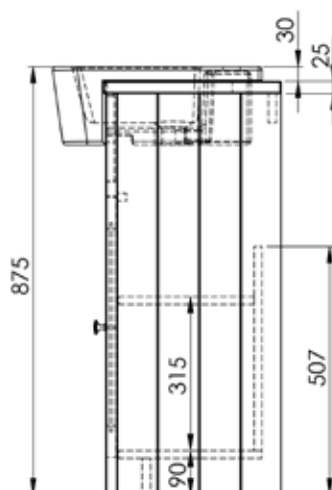

#### Dimensions - 700mm FS unit

Diagrams not to scale  
All dimensions in mm  
tolerance of +5mm

### Dimensions - 600mm SCT unit

Diagrams not to scale  
All dimensions in mm  
tolerance of +5mm

### Dimensions - 600mm BTW unit

Diagrams not to scale  
All dimensins in mm  
tolerance of +5mm

#### Dimensions - 570 x 800mm framed mirror

Diagrams not to scale  
All dimensions in mm  
tolerance of +5mm