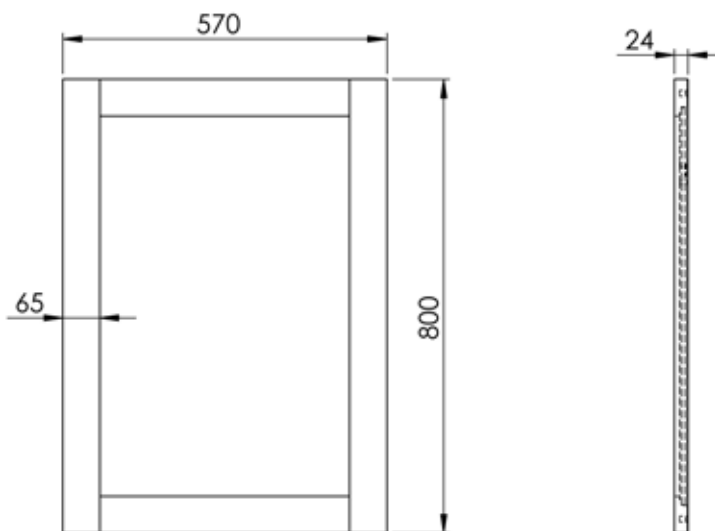

#### Dimensions - 700mm FS unit

Diagrams not to scale  
All dimensions in mm  
tolerance of +5mm

### Dimensions - 600mm BTW unit

Diagrams not to scale  
All dimensins in mm  
tolerance of +5mm

# Technical Data Sheet

LANSDOWN  
570 x 800mm framed mirror

**TAVISTOCK**  
inspiring bathrooms

No.	Description	Code	Fixings Included
1	LANSDOWN 570 WOODEN FRAMED MIRROR	LAN600M	YES

#### Dimensions - 570 x 800mm framed mirror

Diagrams not to scale  
All dimensions in mm  
tolerance of +5mm