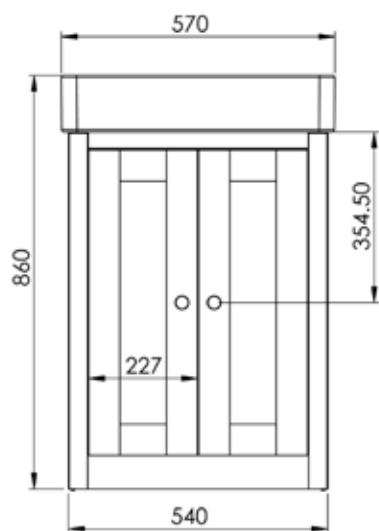

#### Dimensions - 400mm free standing unit

Diagrams not to scale  
All dimensions in mm  
tolerance of +5mm

## Dimensions - 550mm FS unit

Not to scale  
Dimensions in mm  
of +5mm

### Dimensions - 600mm BTW unit

Diagrams not to scale  
All dimensins in mm  
tolerance of +5mm

#### Dimensions - 570 x 800mm framed mirror

Diagrams not to scale  
All dimensions in mm  
tolerance of +5mm