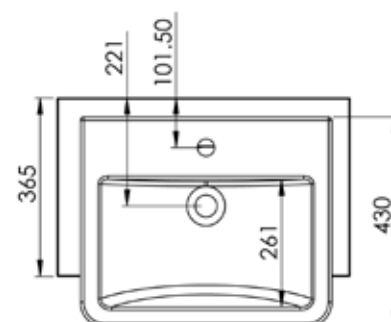

#### Dimensions - 700mm FS unit

Diagrams not to scale  
All dimensions in mm  
tolerance of +5mm

### Dimensions - 600mm SCT unit

Diagrams not to scale  
All dimensions in mm  
tolerance of +5mm

### Dimensions - 600mm BTW unit

Diagrams not to scale  
All dimensins in mm  
tolerance of +5mm

#### Dimensions - 570 x 800mm framed mirror

Diagrams not to scale  
All dimensions in mm  
tolerance of +5mm