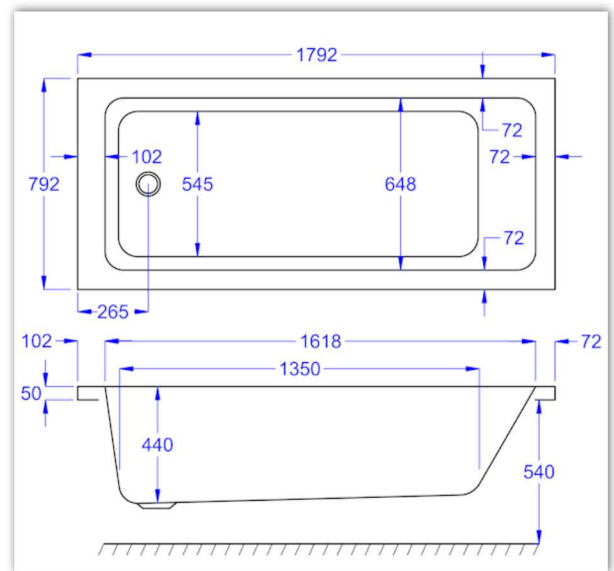

QUANTUM

1800x800

Carronite

Panel

Whirlpool

WHIRLPOOL COMPATIBLE

Clenda Systems
1, 2, 3, 4, 5, 6

WATER CAPACITY

285 LTR

This measurement is taken to the overflow.

KIT REFERENCES

STANDARD - AK-03
CARRONITE - AK-03-C

Carron Bathrooms Ltd
North Carron Works, Stenhouse Road, Falkirk, FK2 8UW
Tel: +44 (0) 1324 638407
Email: info@carronbathrooms.com