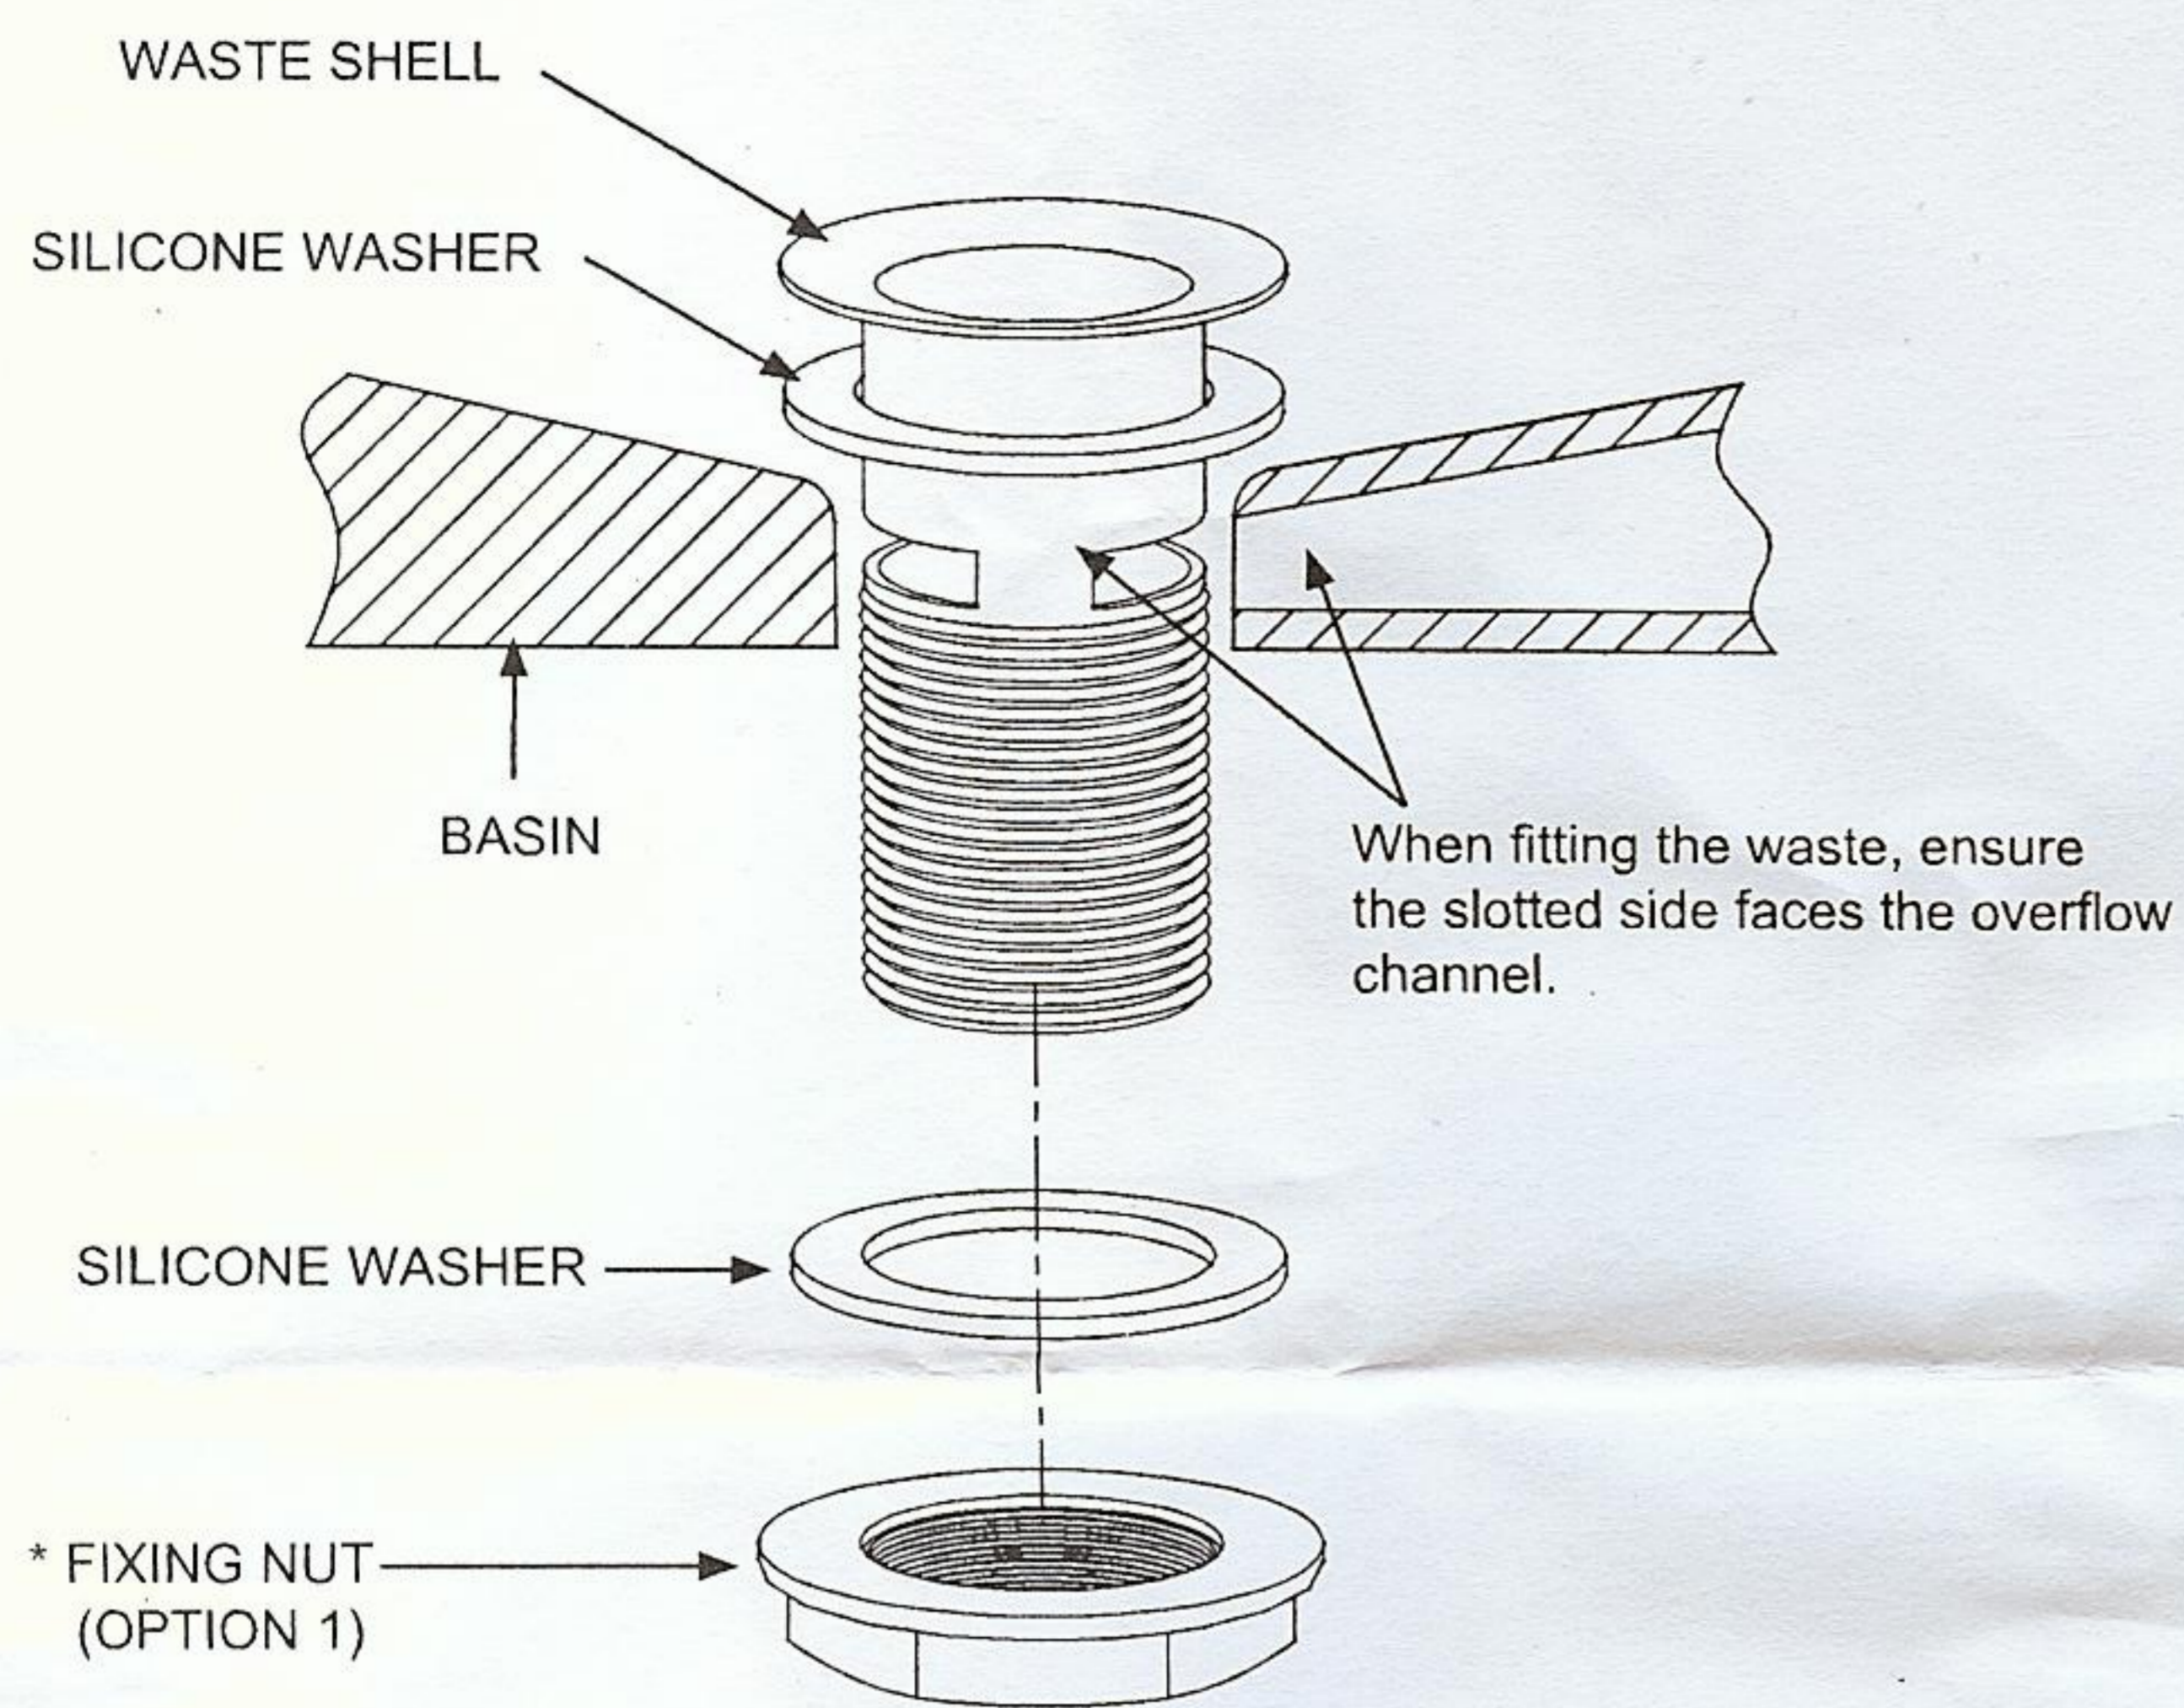

FLIP TOP BASIN WASTE (SLOTTED)

For any further information please contact Crosswater on: 0845 873 8840

Or visit our web-site at www.crosswater.co.uk

The manufacturer reserves the right to make technical modifications without prior notice.

INSTALLATION INSTRUCTIONS

crosswater[®]