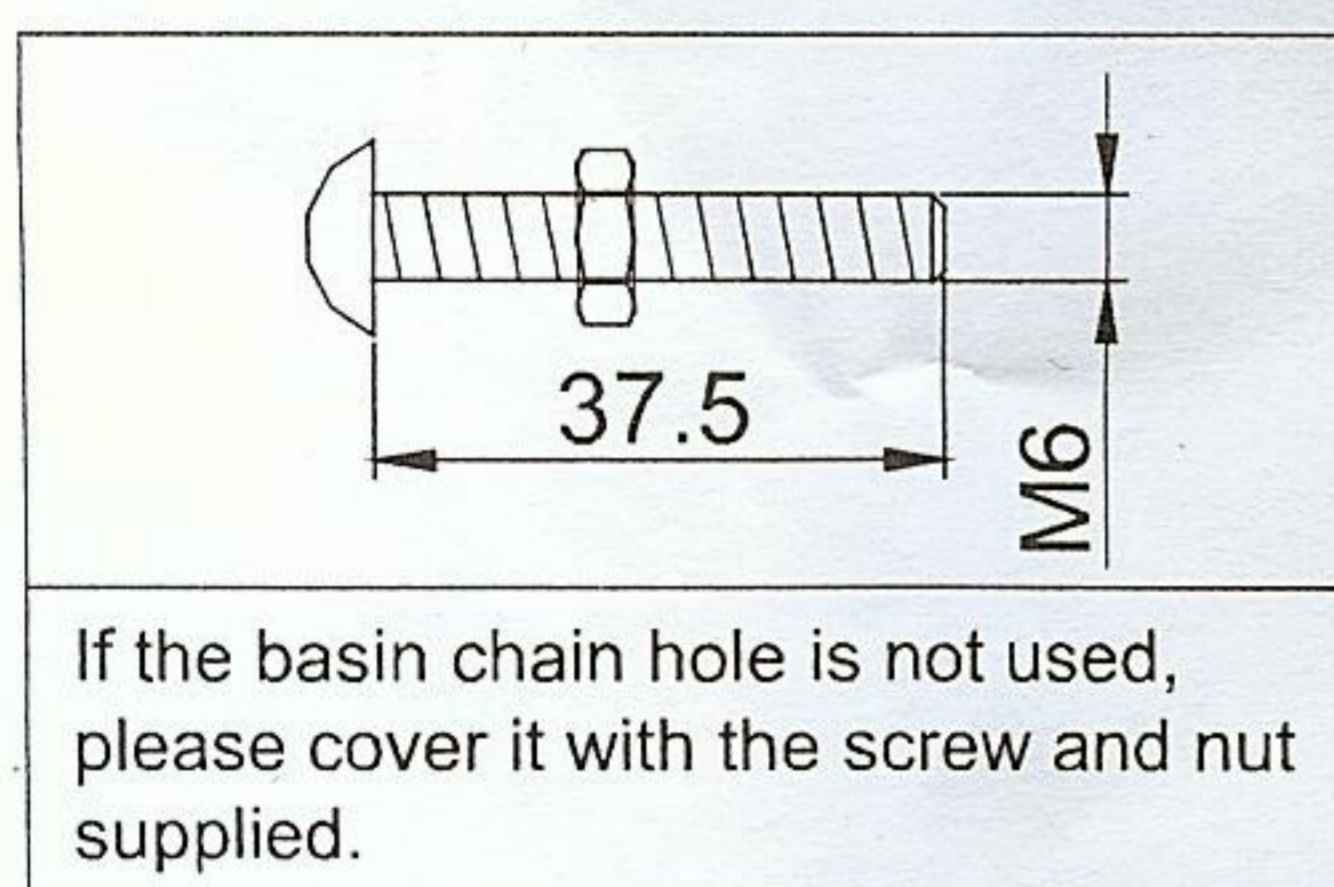

FLIP TOP BASIN WASTE (SLOTTED)

For any further information please contact Crosswater on: 0845 873 8840

Or visit our web-site at www.crosswater.co.uk

The manufacturer reserves the right to make technical modifications without prior notice.