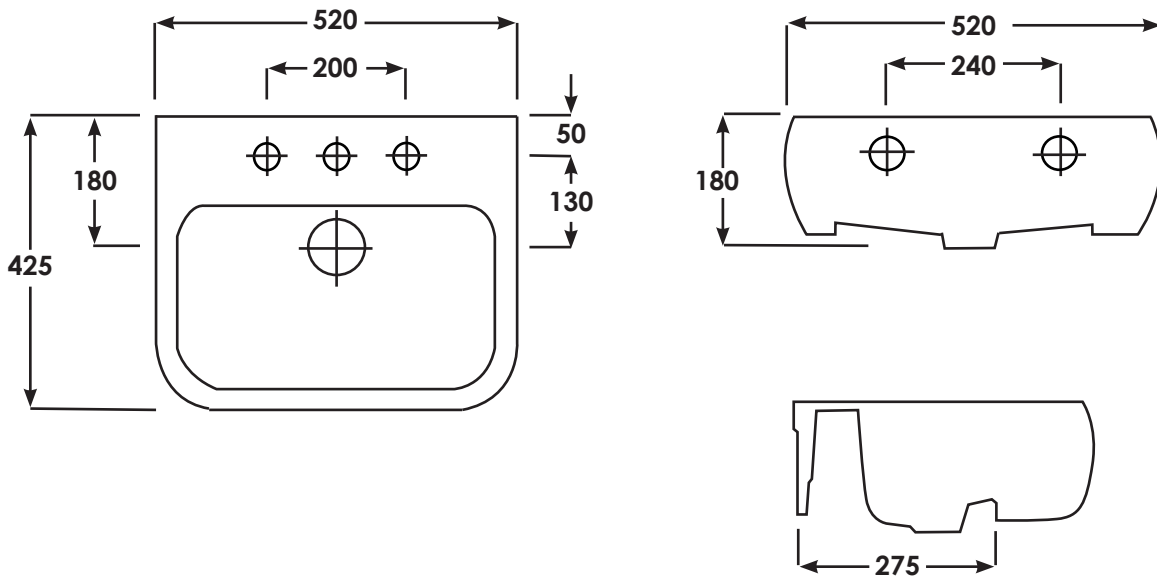

METROPOLITAN

METROPOLITAN 520mm Semi Recessed Basin

RAK
CERAMICS

SPECIFICATION/CODE REFERENCE

Please use the reference codes shown below:

METSRBAS1 One Taphole **METSRBAS2 Two Taphole**

SIZE	520 x 425 x 180 mm
CUT OUT SIZE	498 x 278 x 108 mm
INTERNAL SIZE	465 X 270 X 135 mm
TAP HOLE	One or Two Taphole with chain stay hole
OVER FLOW	Over flow built in
WASTE	1 1/4"
MATERIAL	Vitreous China
WEIGHT	17.60 kg
COLOURS	White
FIXING	Silicone to countertop

Dimensions: All measurements are in millimeters and are subject to normal manufacturing variations.

Note: Due to a continuing development programme to improve design and performance, the manufacturer reserves all rights to vary specifications without prior informations. Please note accessories are for photographic use only.