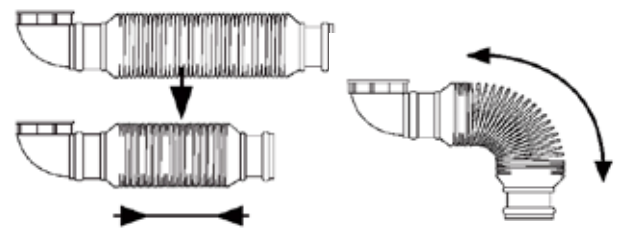

**Seamless Furniture Basin Trap BTR0410W**  
**Flexible membrane trap 1 1/4" threaded elbow outlet**  
**35mm Ø outlet**

- ▶ Extra flat only 54mm height in horizontal position - saves space
- ▶ Complete flexibility for easy and quick installation
- ▶ Horizontal and vertical use
- ▶ No risk of de-siphoning
- ▶ Integrated ventilation of waste pipe
- ▶ Drain odours blocked by silicone membrane
- ▶ Up to 300,000 water passes
- ▶ Watertight to 1m in cold water (15°C) and 1m of hot water (95°C)

**Horizontal position use**

**Vertical position use**