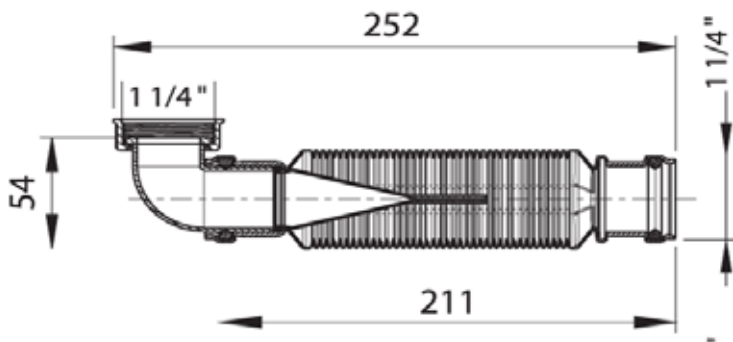

**Seamless Furniture Basin Trap BTR0410W**  
**Flexible membrane trap 1 1/4" threaded elbow outlet**  
**35mm Ø outlet**

- ▶ Extra flat only 54mm height in horizontal position - saves space
- ▶ Complete flexibility for easy and quick installation
- ▶ Horizontal and vertical use
- ▶ No risk of de-siphoning
- ▶ Integrated ventilation of waste pipe
- ▶ Drain odours blocked by silicone membrane
- ▶ Up to 300,000 water passes
- ▶ Watertight to 1m in cold water (15°C) and 1m of hot water (95°C)

**Horizontal position use**

**Vertical position use**