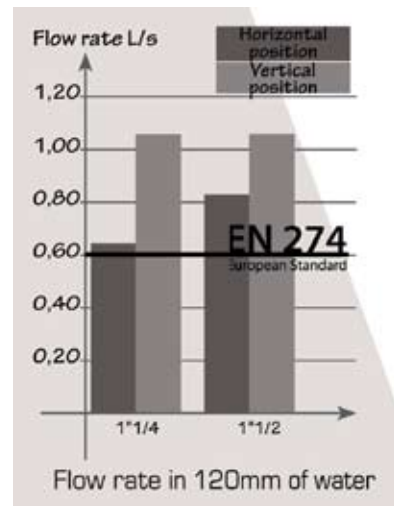

**Seamless Furniture Basin Trap BTR0410W**  
**Flexible membrane trap 1 1/4" threaded elbow outlet**  
**35mm Ø outlet**

- ▶ Extra flat only 54mm height in horizontal position - saves space
- ▶ Complete flexibility for easy and quick installation
- ▶ Horizontal and vertical use
- ▶ No risk of de-siphoning
- ▶ Integrated ventilation of waste pipe
- ▶ Drain odours blocked by silicone membrane
- ▶ Up to 300,000 water passes
- ▶ Watertight to 1m in cold water (15°C) and 1m of hot water (95°C)

**Horizontal position use**

**Vertical position use**