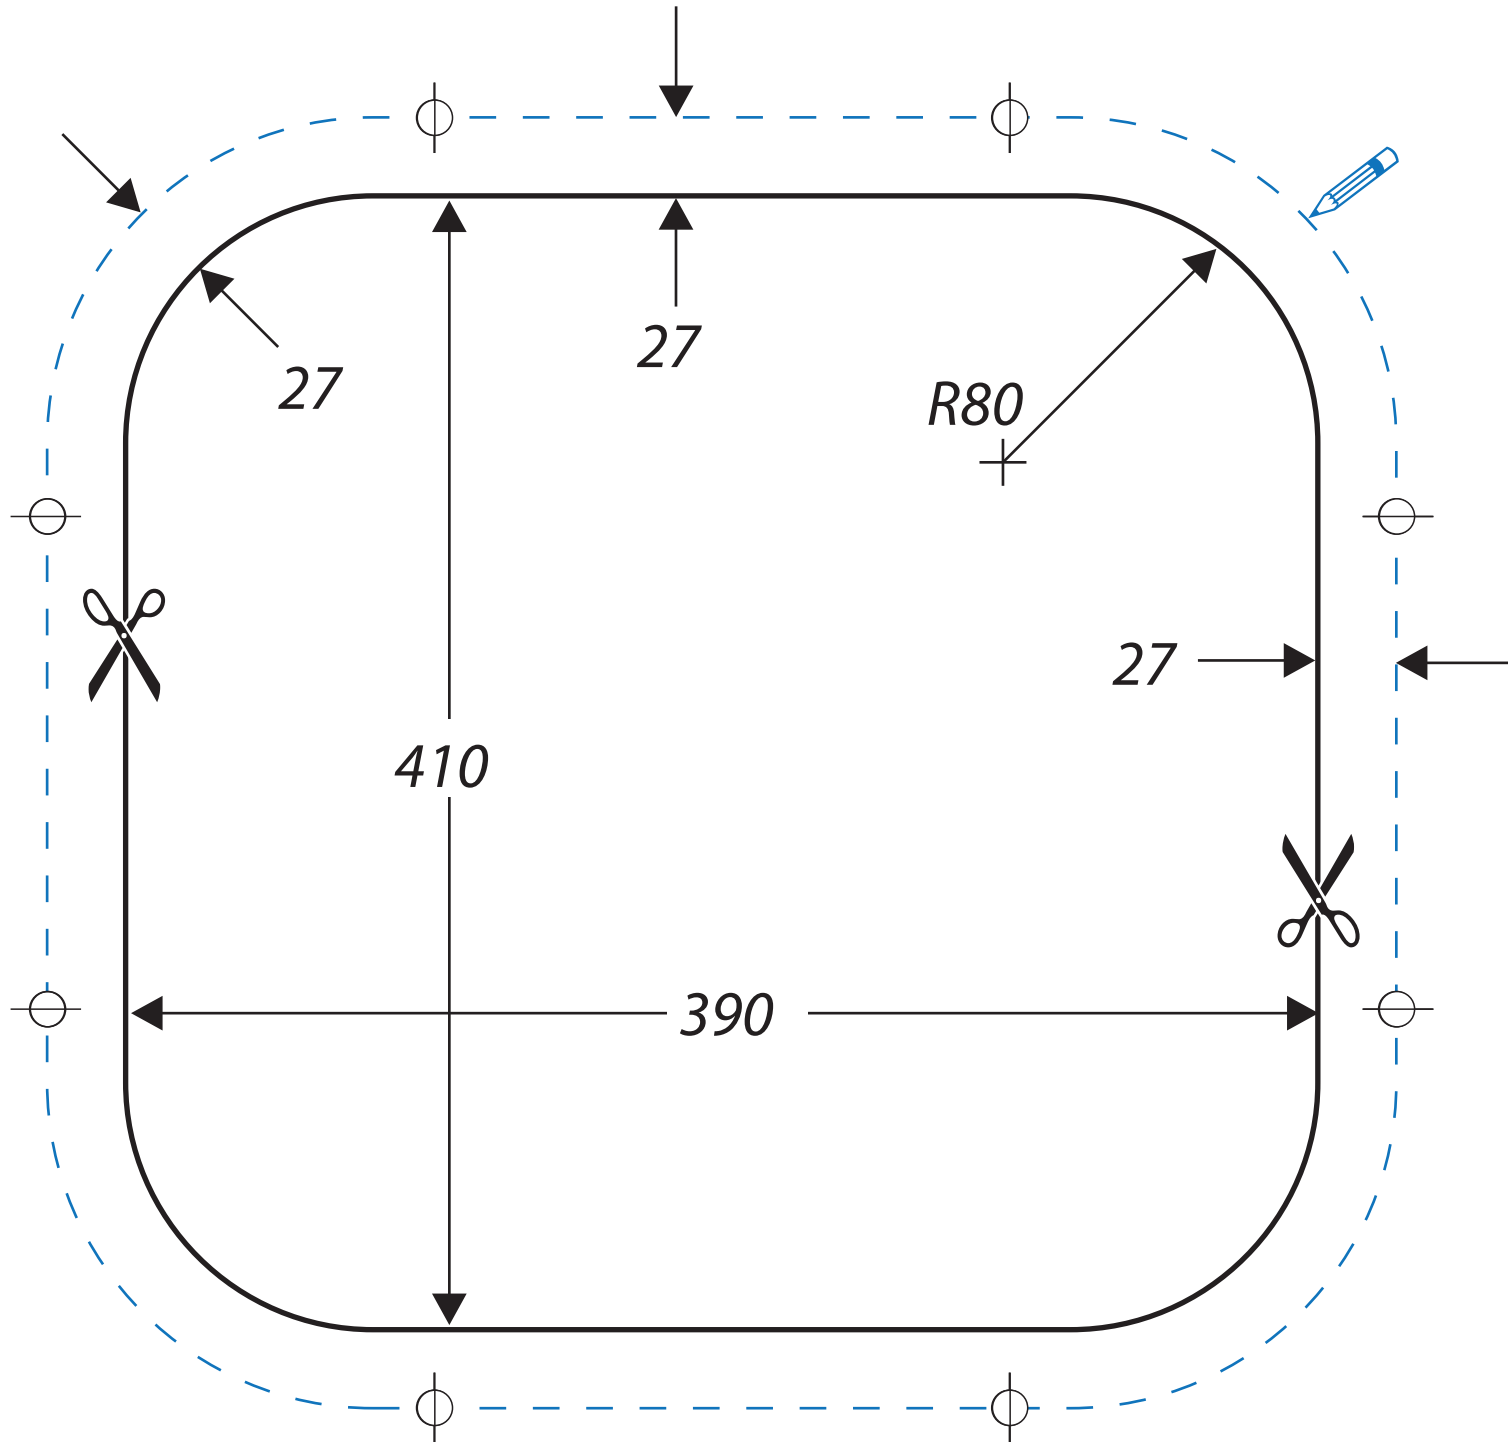

UB40

Atlantic single
bowl template

All dimensions in millimetres