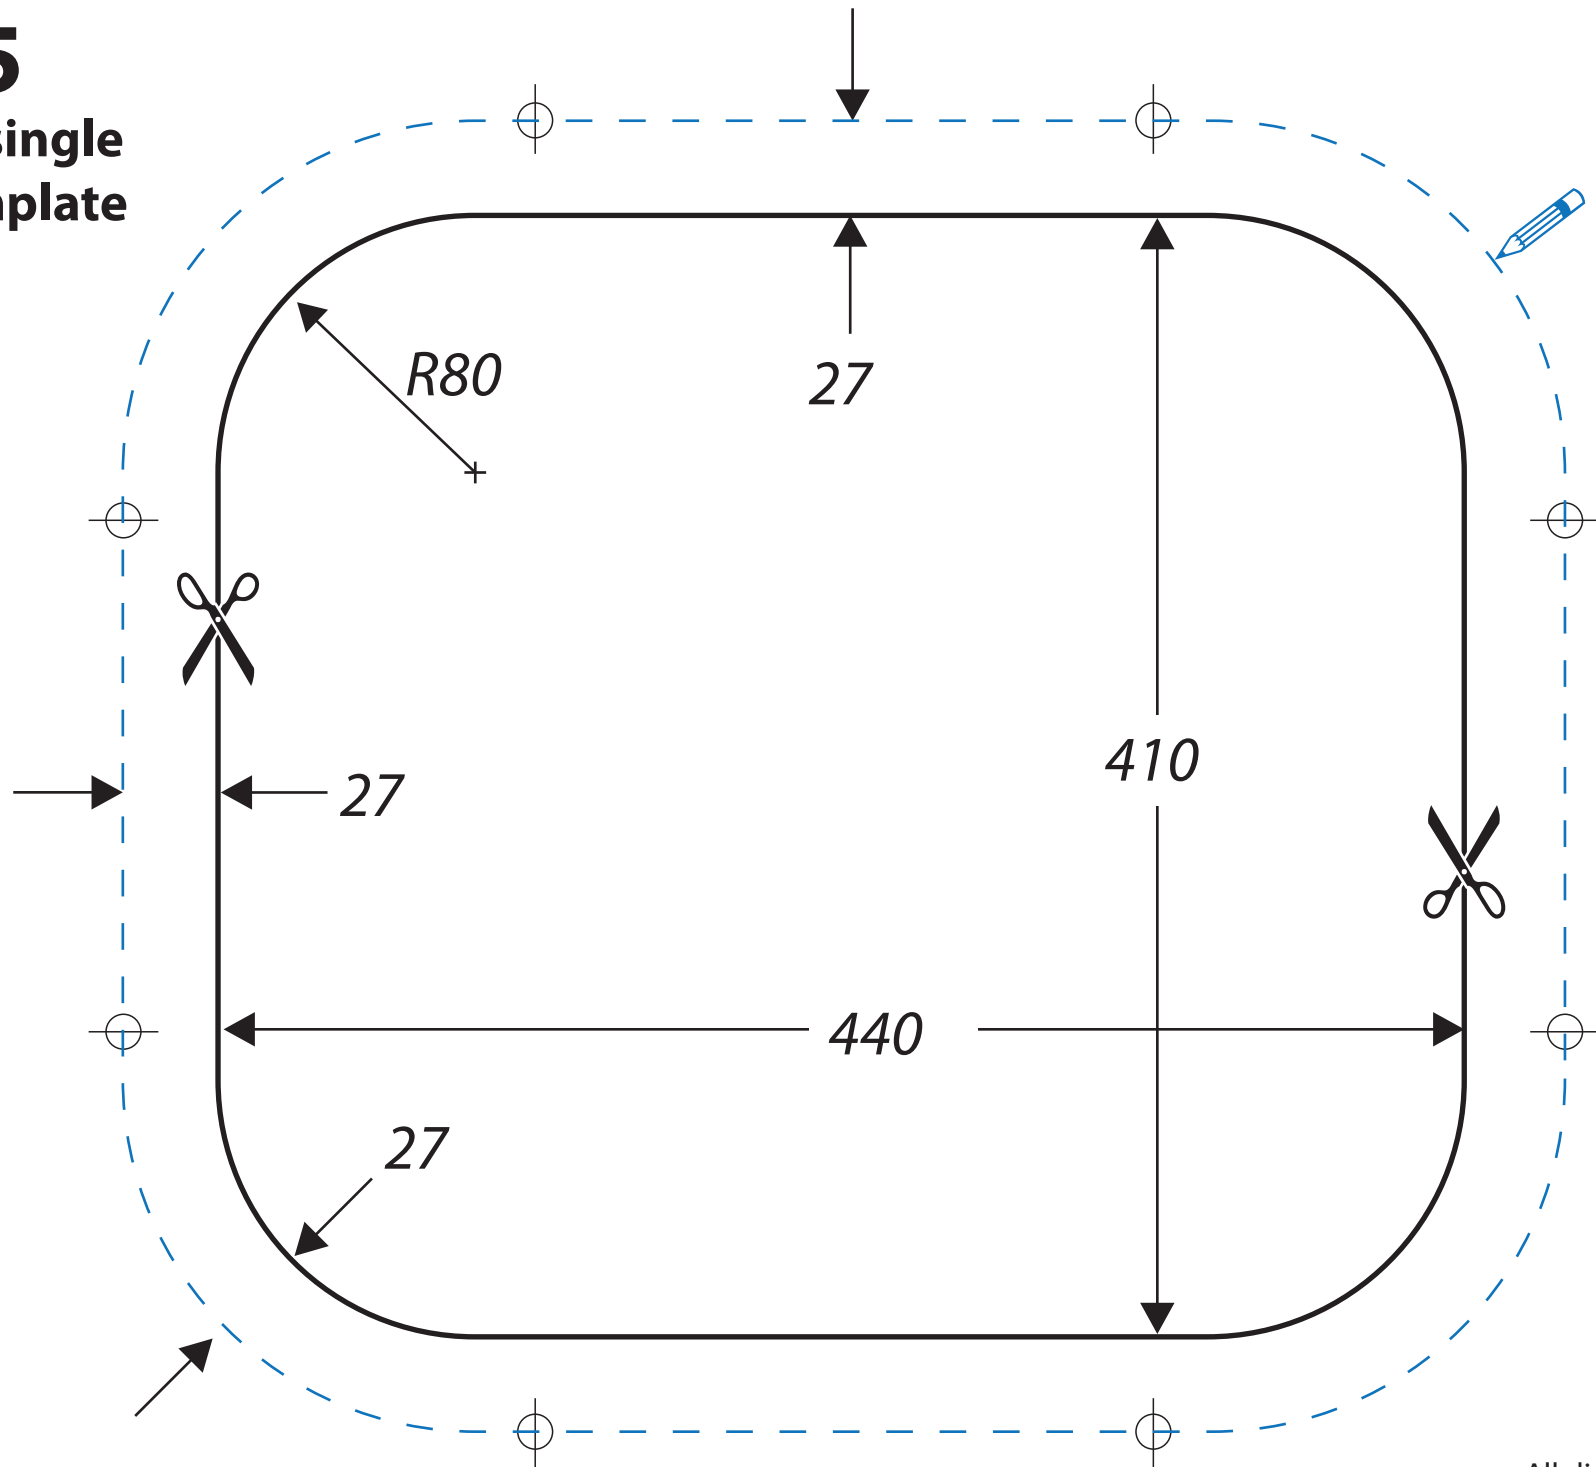

UB45

Atlantic single bowl template

All dimensions in millimetres