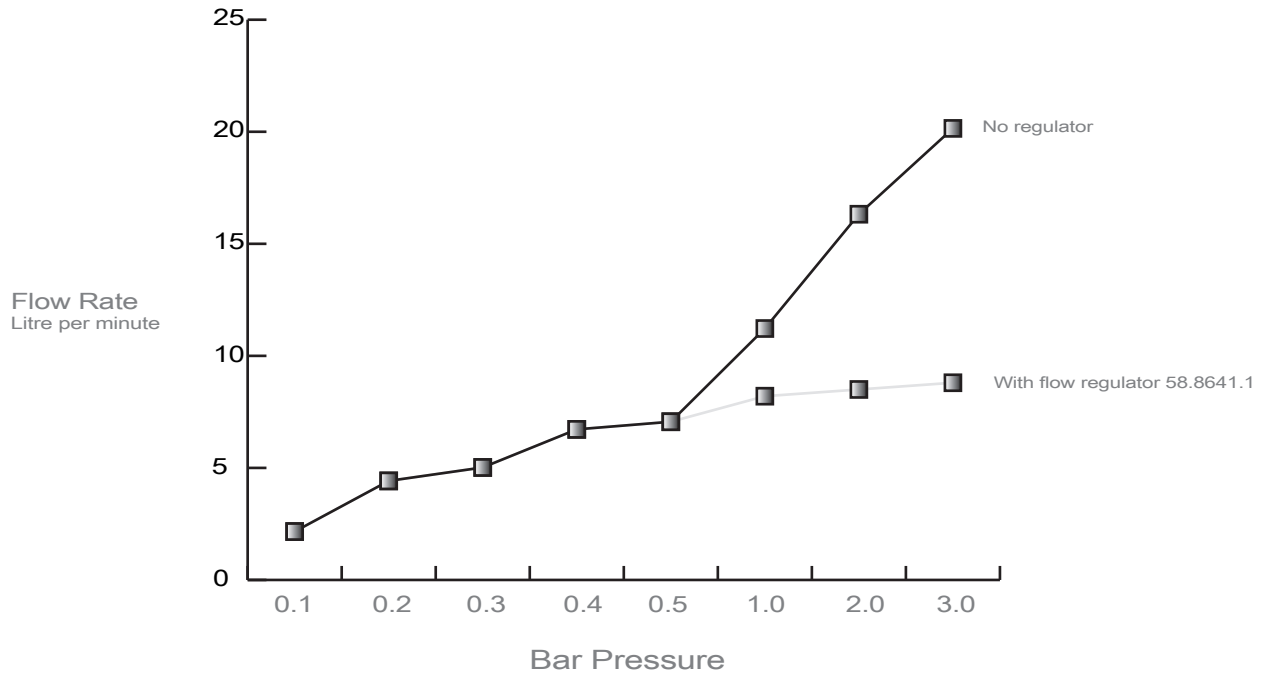

flow reducers available on request
information updated september 2013

tel | 01322 422767
web | www.crosswater.co.uk
email | technical@crosswater-holdings.co.uk

MIKE
PRO^x

200mm Fixed Head

Wall or Ceiling Mounted

PRO200

Available in Chrome (C) Brushed Stainless Steel (V) or Brushed Chrome (J)