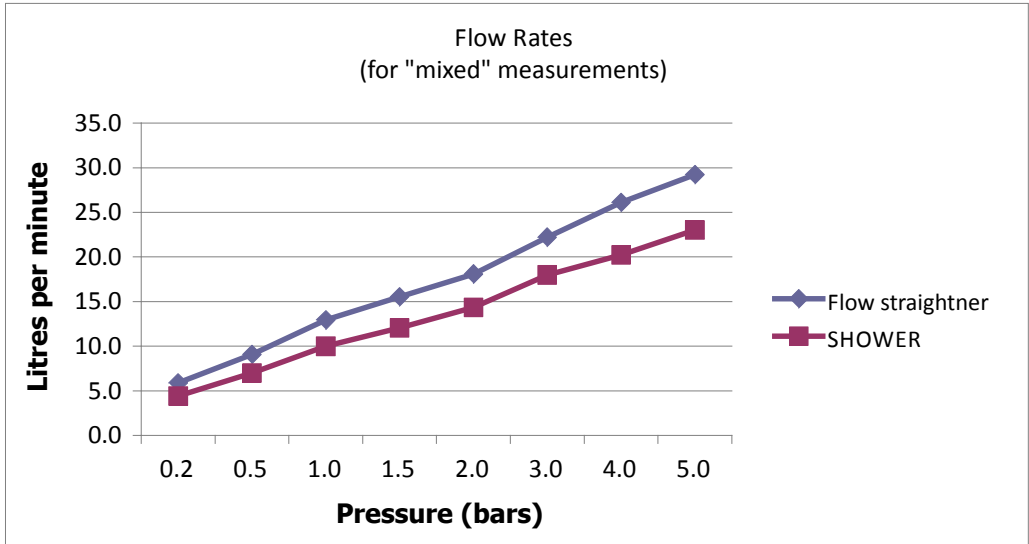

ZOO-135-3/4-C/P

Pressure (bars)	Flow straightener			SHOWER (Handset)			Hot
	Hot	Cold	Mixed	Hot	Cold	Mixed	
0.2	5.4	5.5	5.9	4.0	3.8	4.4	4.3
0.5	7.6	7.6	9.1	6.5	6.5	7.0	6.4
1.0	11.3	11.3	12.9	9.1	9.0	10.0	7.3
1.5	13.5	13.6	15.5	11.2	11.2	12.1	9.6
2.0	15.8	15.8	18.1	13.0	13.0	14.3	11.4
3.0	19.0	19.0	22.2	16.5	16.4	18.0	13.9
4.0	22.3	22.4	26.1	19.0	19.0	20.2	15.8
5.0	25.0	25.1	29.2	21.0	21.0	23.0	18.0