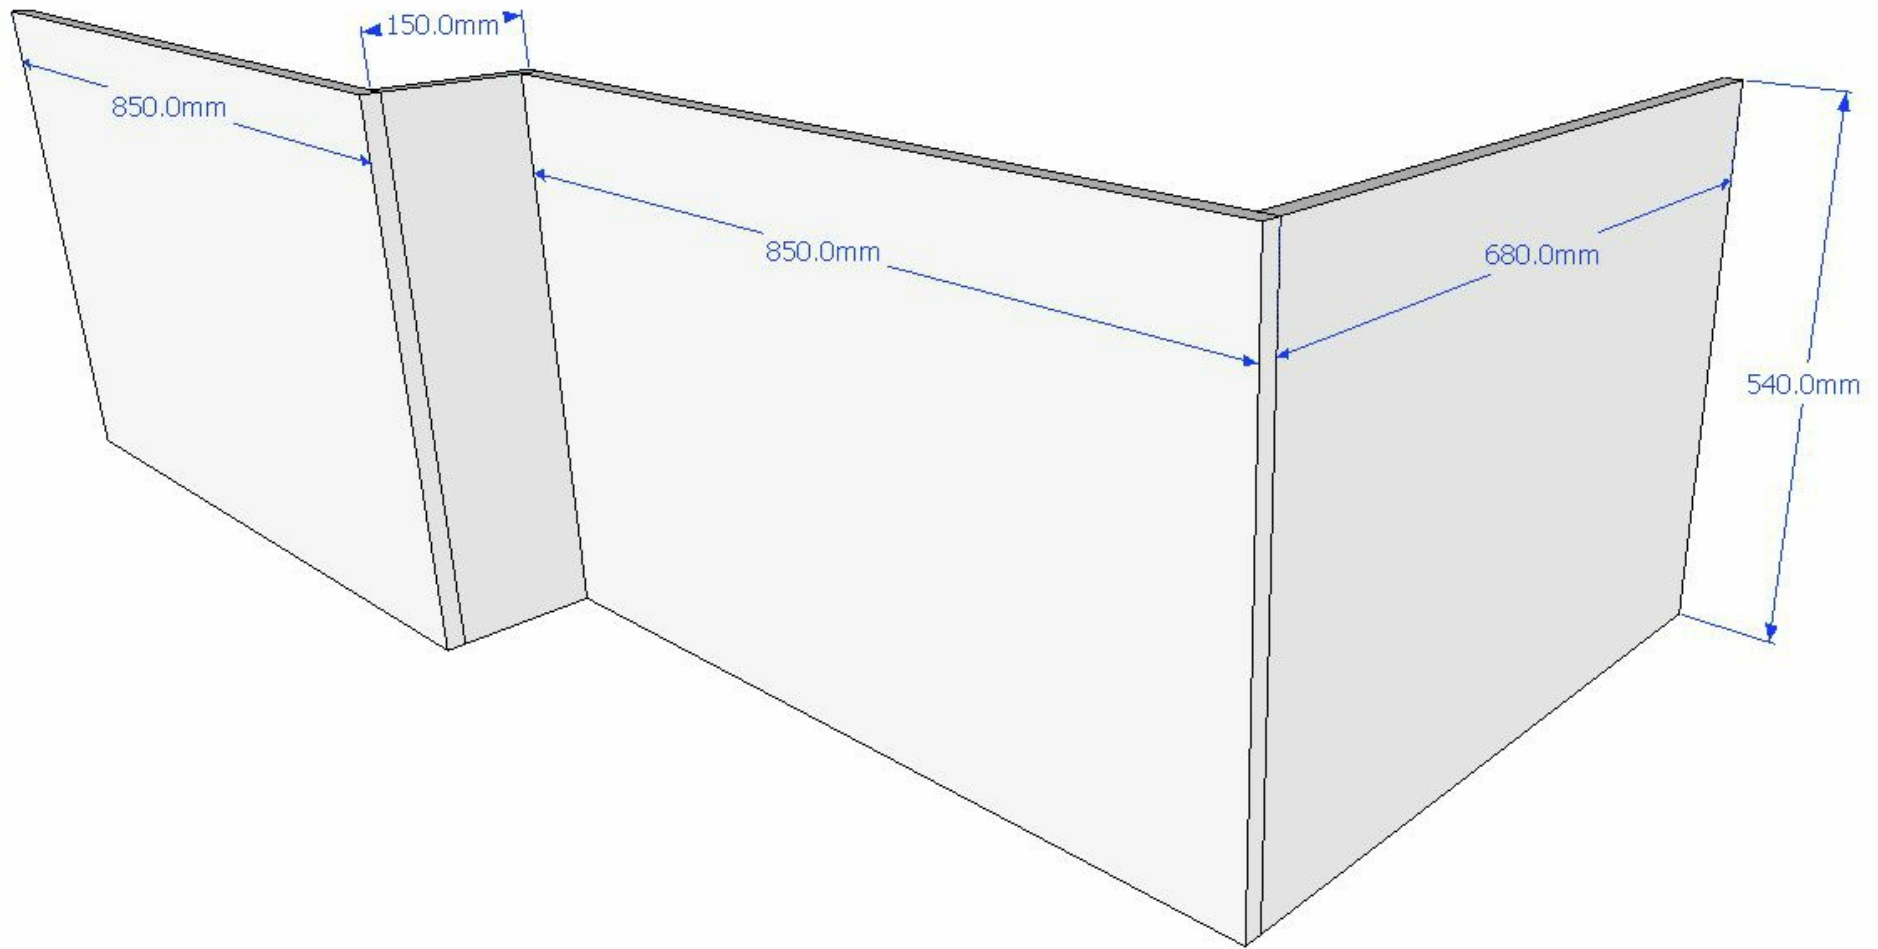

1700 L Shaped Bath Panel with End

Front View

1700 L Shaped Bath Panel with End

Front View - X Ray

1700 L Shaped Bath Panel with End

Assembly View