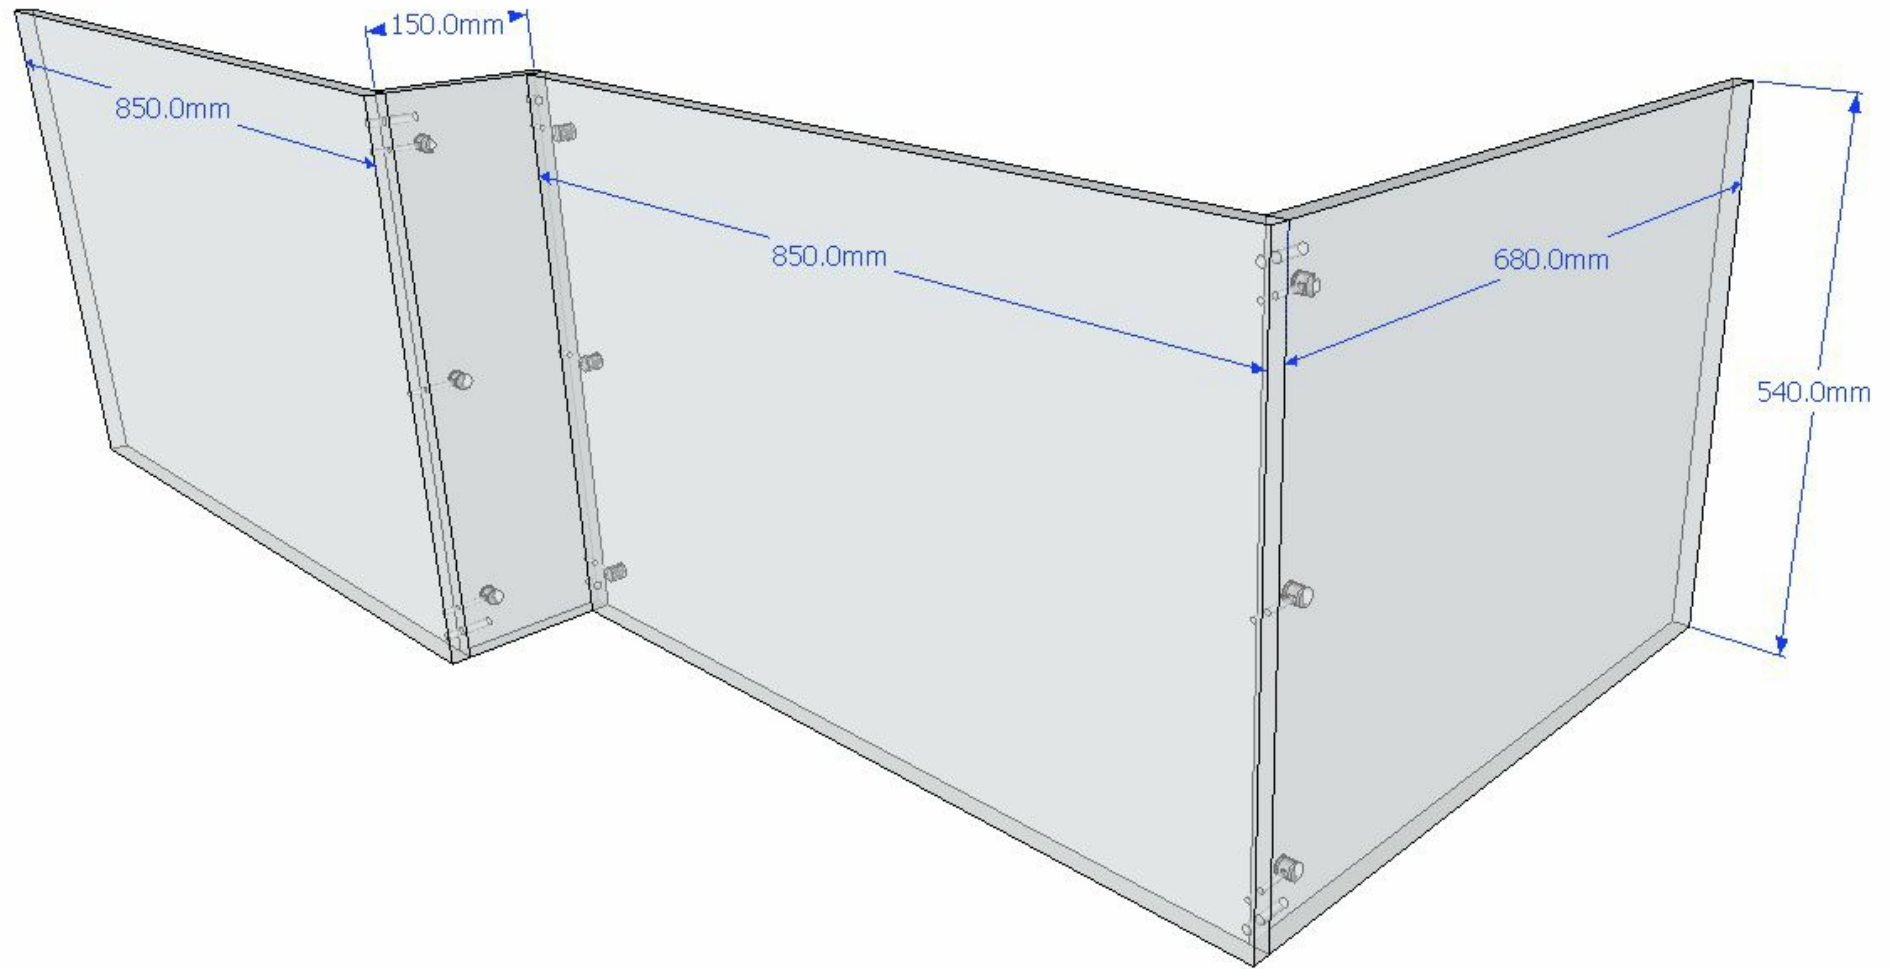

1700 L Shaped Bath Panel with End

Front View

1700 L Shaped Bath Panel with End

Front View - X Ray

1700 L Shaped Bath Panel with End

Assembly View