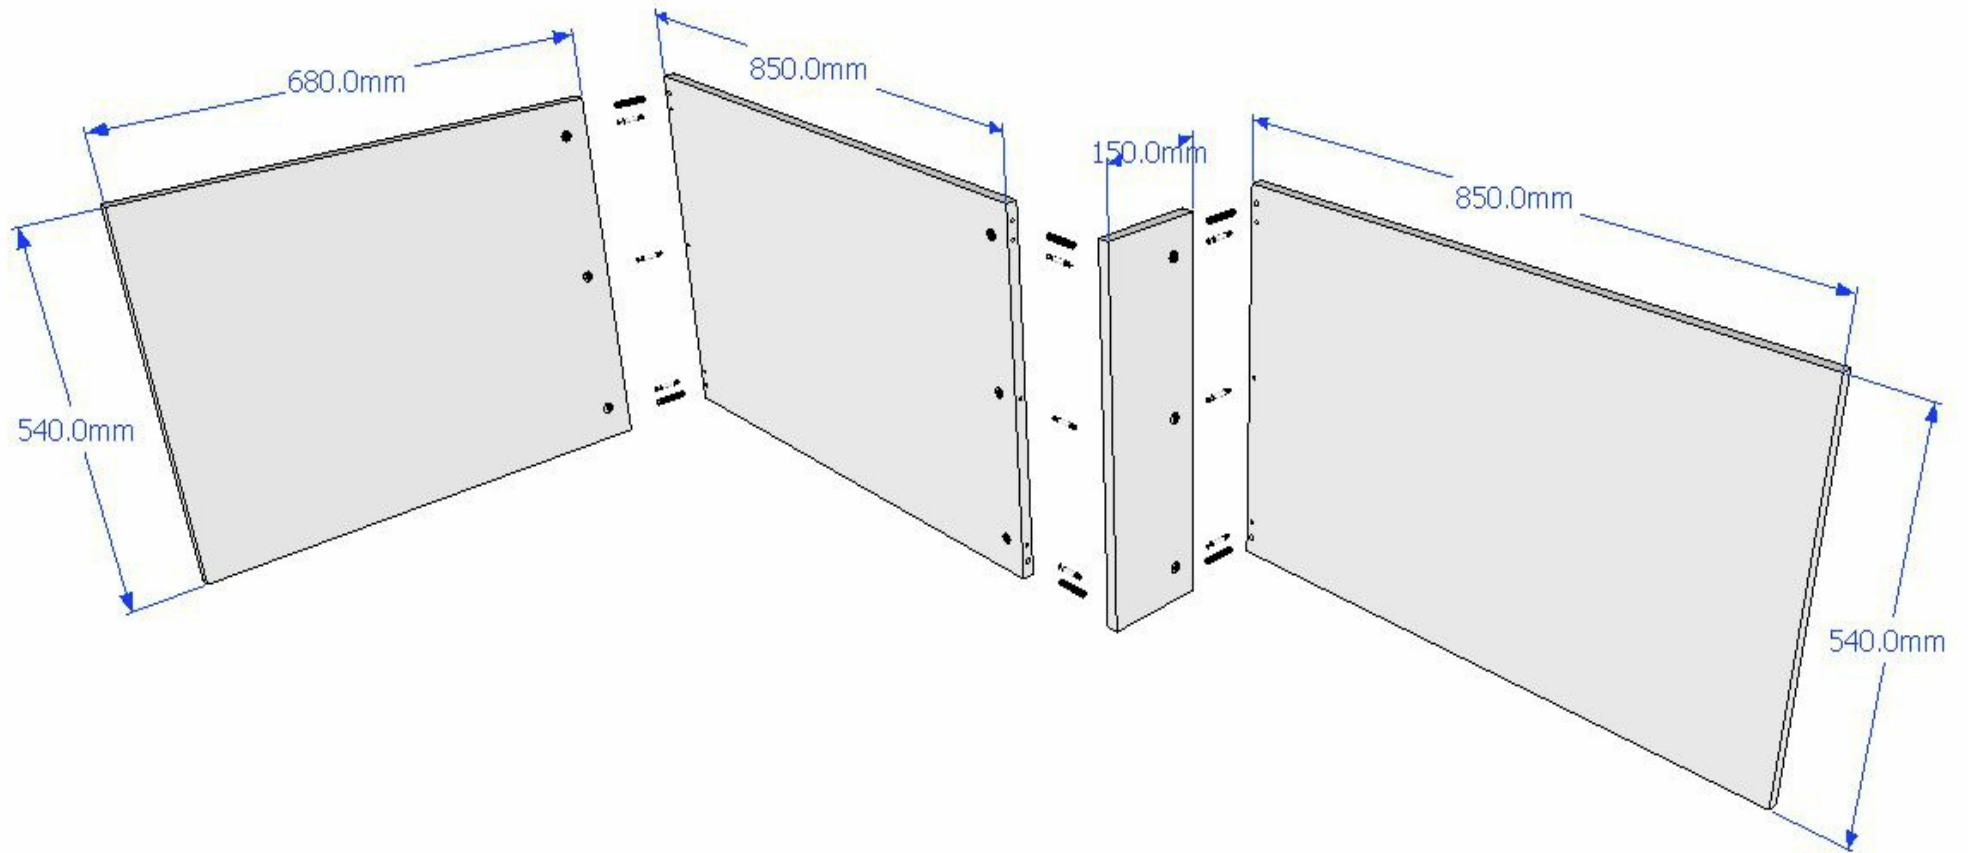

1700 L Shaped Bath Panel with End

Front View

1700 L Shaped Bath Panel with End

Front View - X Ray

1700 L Shaped Bath Panel with End

Assembly View