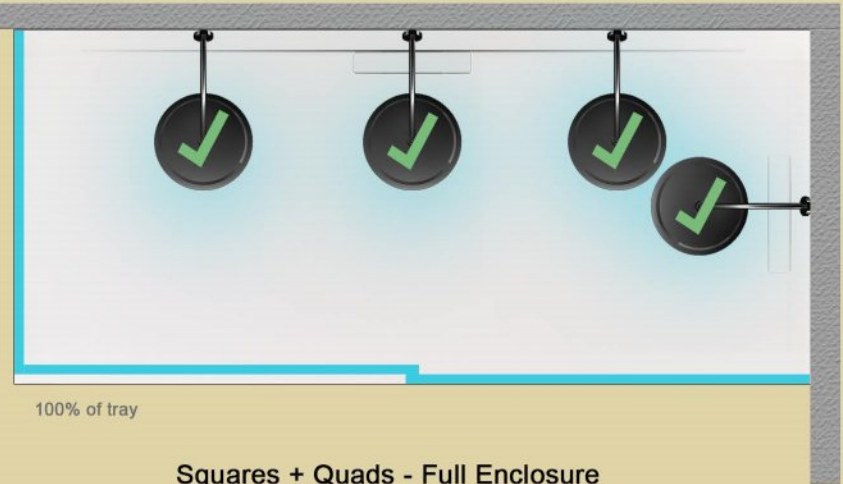

Walk In - Front and Side Enclosure

100% of tray width

100% of tray length

Walk In - Front Enclosure

100% of tray length

Walk In Corner - Front Enclosure

80% of tray length

Rectangle - Full Enclosure

100% of tray

Squares + Quads - Full Enclosure

100% of tray

WALL 
SHOWER TRAY 
ENCLOSURE 
SHOWER HEAD 

Positions

 Correct
 Incorrect