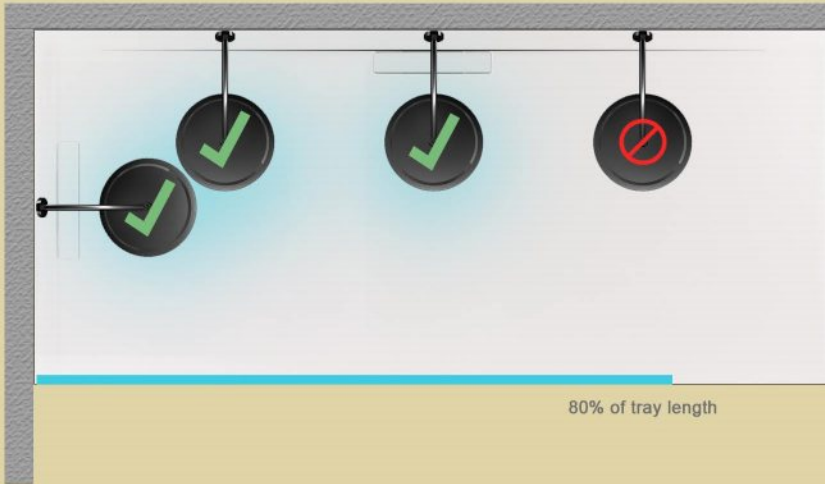

Walk In - Front and Side Enclosure

100% of tray width

100% of tray length

Walk In - Front Enclosure

100% of tray length

Walk In Corner - Front Enclosure

80% of tray length

Rectangle - Full Enclosure

100% of tray

Squares + Quads - Full Enclosure

100% of tray

WALL 
SHOWER TRAY 
ENCLOSURE 
SHOWER HEAD 

Positions

 Correct
 Incorrect