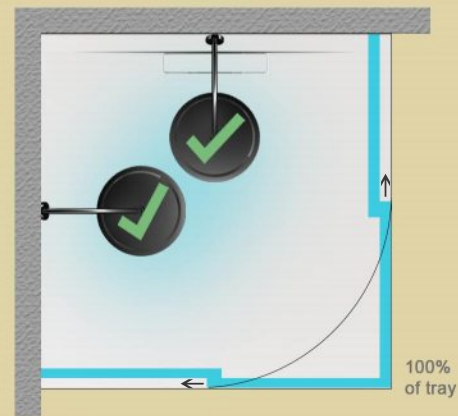

Walk In - Front and Side Enclosure

100% of tray width

100% of tray length

Walk In - Front Enclosure

100% of tray length

Walk In Corner - Front Enclosure

80% of tray length

Rectangle - Full Enclosure

100% of tray

Squares + Quads - Full Enclosure

100% of tray

WALL 
SHOWER TRAY 
ENCLOSURE 
SHOWER HEAD 

Positions

 Correct
 Incorrect