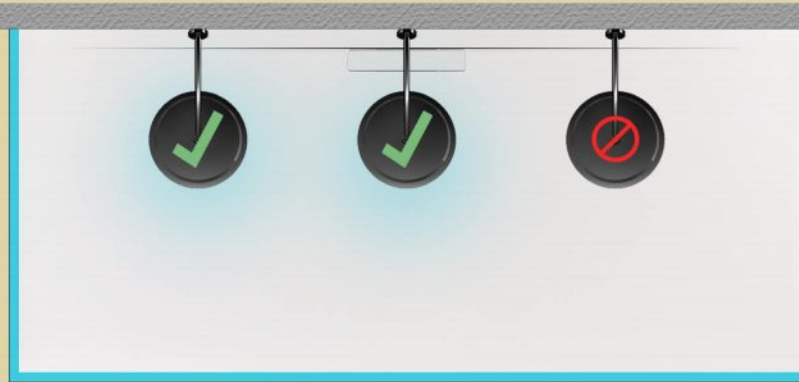

Walk In - Front and Side Enclosure

100% of tray width

100% of tray length

Walk In - Front Enclosure

100% of tray length

Walk In Corner - Front Enclosure

80% of tray length

Rectangle - Full Enclosure

100% of tray

Squares + Quads - Full Enclosure

100% of tray

WALL 
SHOWER TRAY 
ENCLOSURE 
SHOWER HEAD 

Positions

 Correct
 Incorrect