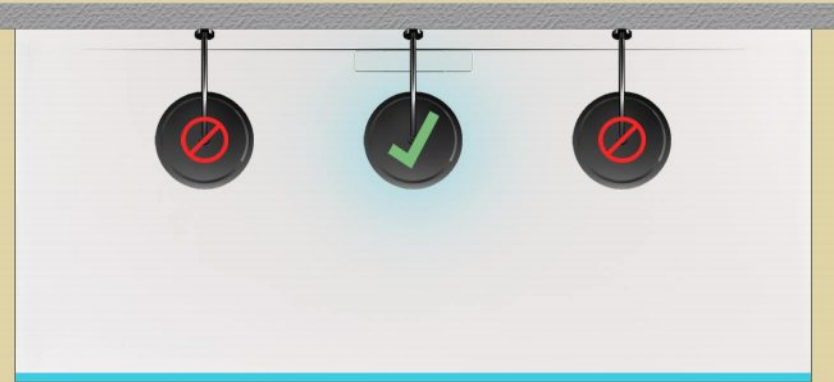

Walk In - Front and Side Enclosure

100% of tray width

100% of tray length

Walk In - Front Enclosure

100% of tray length

Walk In Corner - Front Enclosure

80% of tray length

Rectangle - Full Enclosure

100% of tray

Squares + Quads - Full Enclosure

100% of tray

WALL 
SHOWER TRAY 
ENCLOSURE 
SHOWER HEAD 

Positions

 Correct
 Incorrect