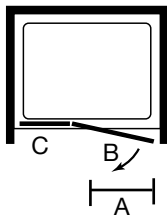

Wetroom Compatible

Extension Profiles available

Reversible

Concealed Fittings

Top Cover Caps

Features:

- Solid designer hinge with concealed pivot point
- Mershield stayclear easy clean glass coating
- 8mm toughened safety glass
- Solid chrome double handle
- Exclusive Ionic Fixings Kit provided
- 20 Year Guarantee
- Reversible

Configuration

Size,mm	A	B	C
760	440	460	160
800	440	460	200
800+	480	500	200
900	490	510	250
900+	530	550	250
1000	540	560	300
1000+	580	600	300
1100	590	610	350
1100+	630	650	350
1200	590	610	450
1200+	630	650	450
1400	590	610	650
1400+	630	650	650
1500	590	610	750
1500+	630	650	750

A = Door Opening
B = Door Swing
C = Inline Panel

Hinge & Inline Panel

Size, mm	Codes	Adjustment Min-Max, mm
760	A0111F0	720-760
800	A0111C0	760 - 800
800+	A0111M0	800-840
900	A0111D0	860 - 900
900+	A0111N0	900-940
1000	A0111E0	960 - 1000
1000+	A0111O0	1000-1040
1100	A0111JH	1060-1100
1100+	A0111JF	1100-1140
1200	A0111GH	1160 - 1200
1200+	A0111GF	1200-1240
1400	A0111HH	1360 - 1400
1400+	A0111HF	1400-1440
1500	A0111KH	1460-1500
1500+	A0111KF	1500-1540