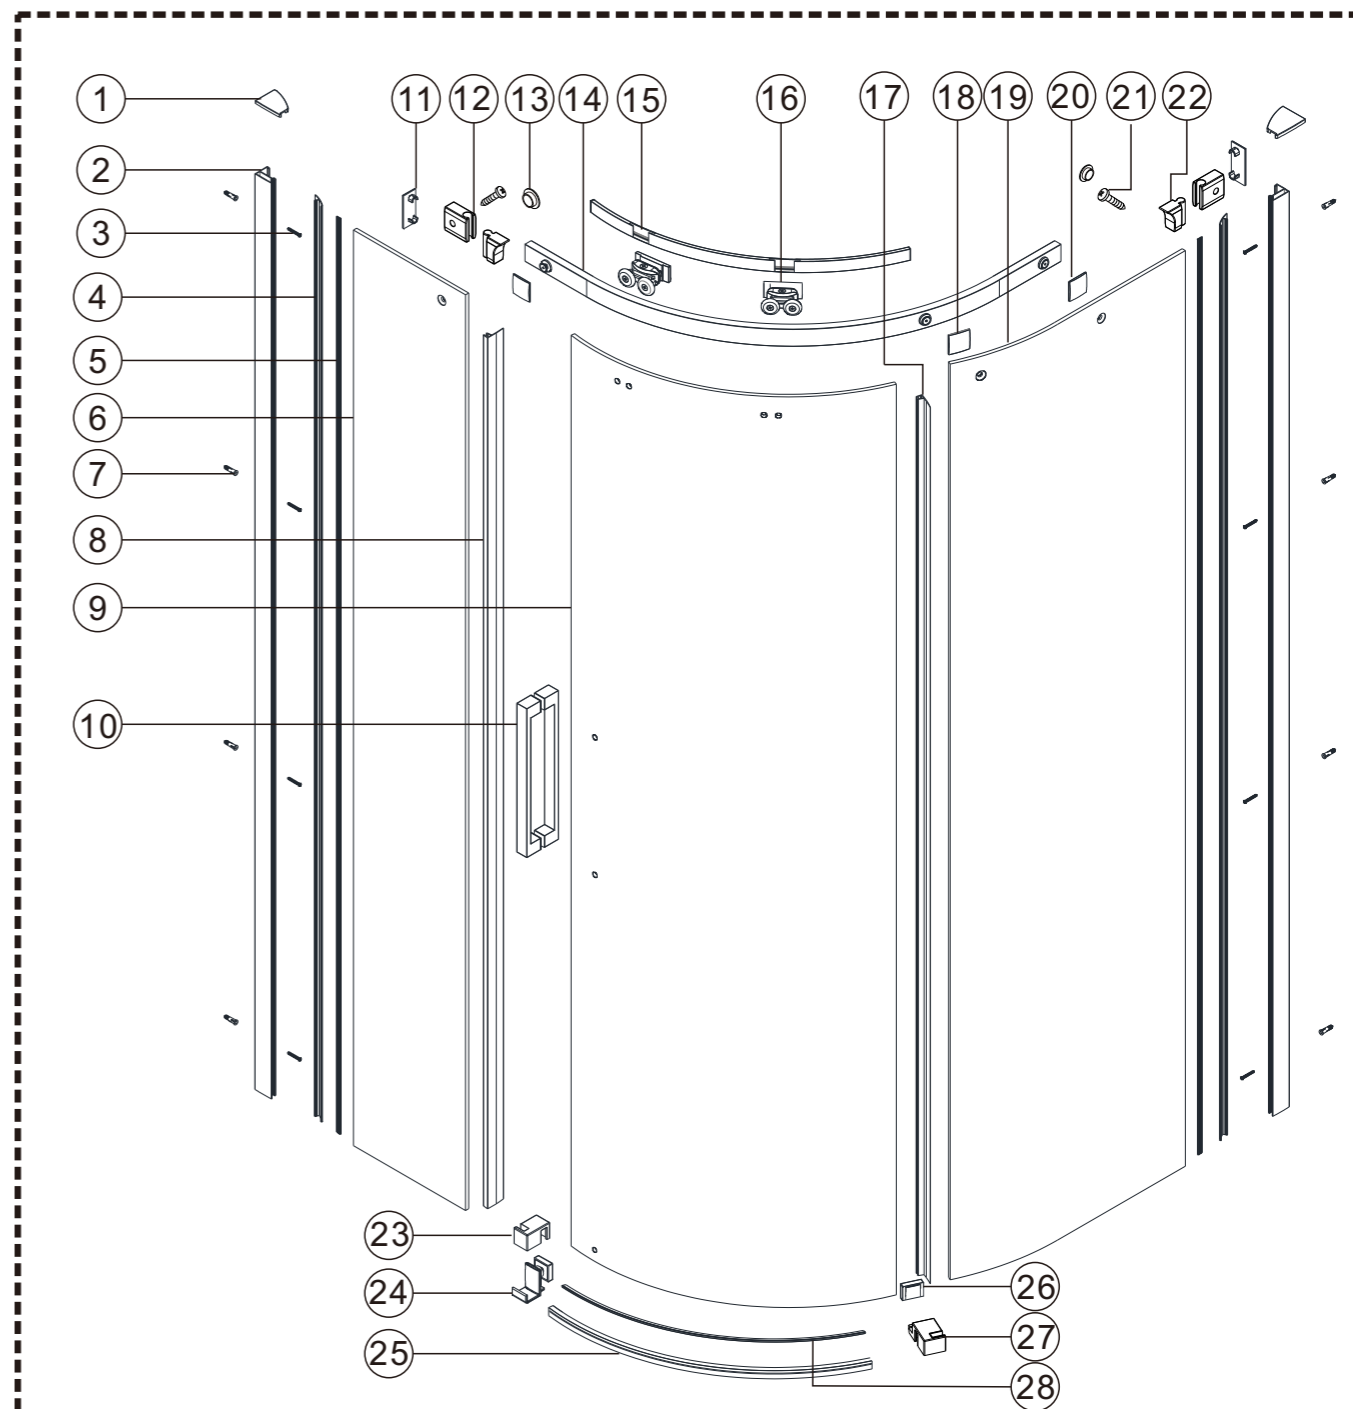

No.	Qty	Part No.	No.	Qty	Part No.	No.	Qty	Part No.
①	1	A01S0141	⑪	2	A01S0137	⑳	2	A01S0156
②	2	A01S0109	⑫	2	A01S0138	㉑	2	A01S0139
③	8	8S410044	⑬	2	A01S0140	㉒	1	A01S0171
④	2	A01S0115	⑭	1	C	㉓	1	A01S0172
⑤	2	A01S0154	⑮	1	D	㉔	1	A01S0123
⑥	1	A	⑯	2	A01S0125	㉕	1	A01S0135
⑦	8	8SSJ066	⑰	1	A01S0173	㉖	1	A01S0262/A01S0263
⑧	1	A01S0151	⑱	2	A01S0143	㉗	1	A01S0153
⑨	1	B	⑲	1	E			
⑩	1	A01S0126	㉔	1	A01S0144