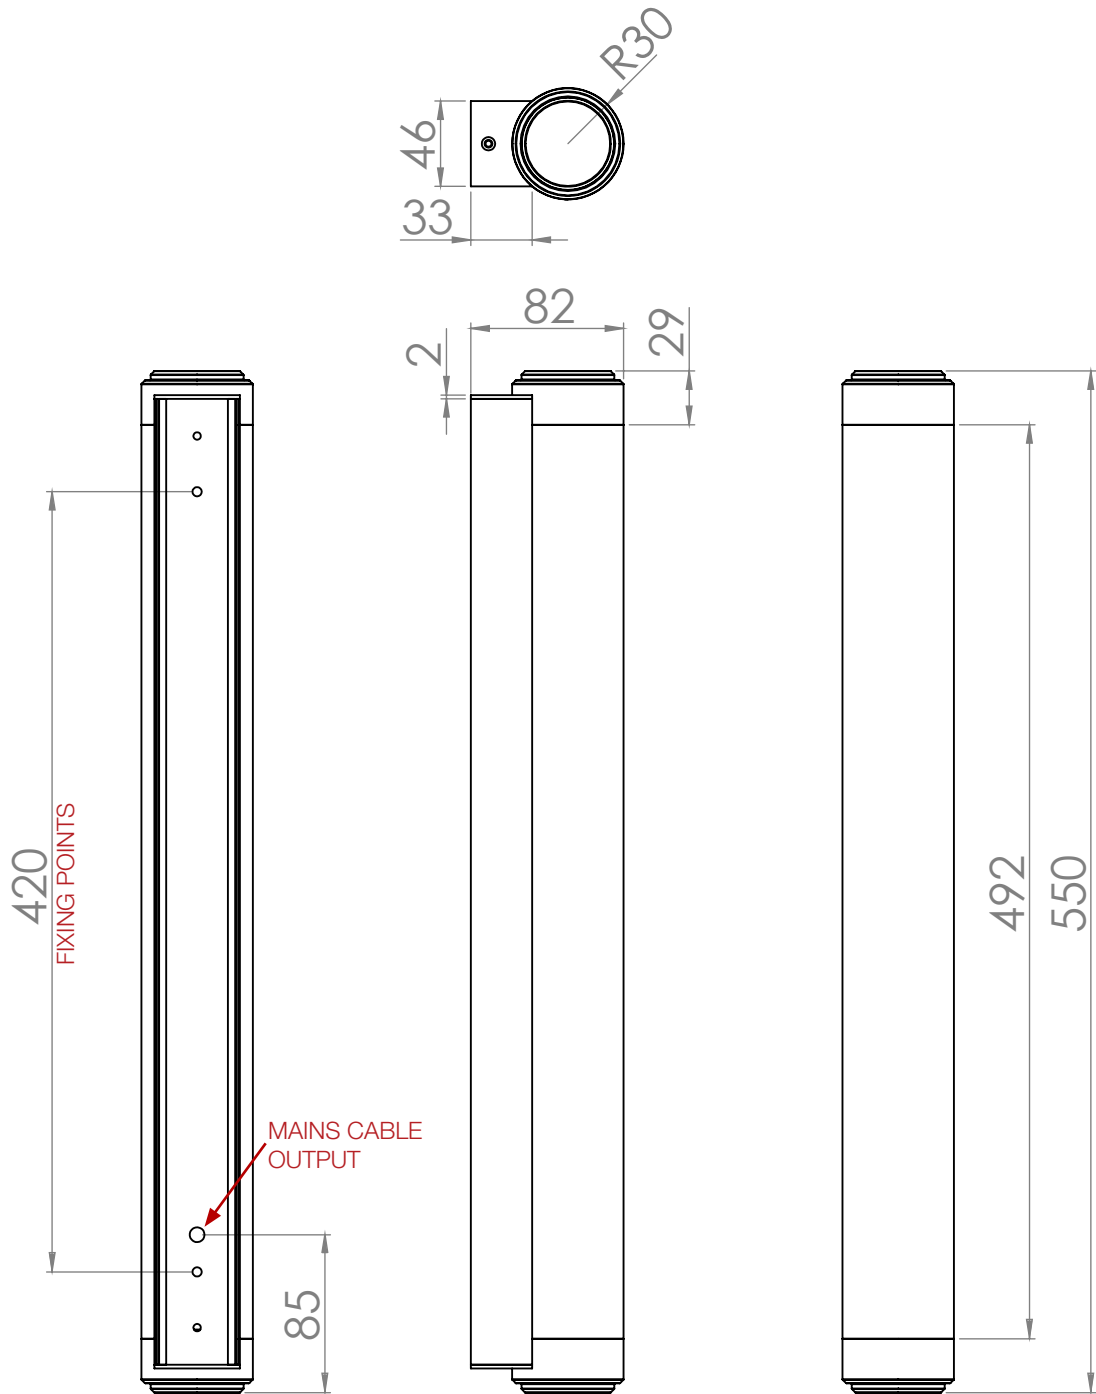

Technical Data Sheet
550 WALL LIGHT LIGHT01

ROPER RHODES®

No.	Description	Code	Fixings Included
1	550 WALL LIGHT	LIGHT01	YES

Features

- LED Technology
- IP44 Rated
- Chrome end caps
- Extruded aluminium construction
- Acrylic diffuser

Dimensions - TR2009

Diagrams not to scale. All dimensions in mm (tolerance of +/-5mm)

*Dimensions are subject to change, customers are advised to measure actual product before commencing installation.
**Fixing point dimensions are for guidance only/the positions of wall fixing must be checked when product is received.

FAQ's

Q: Is the light IP44 rated?

A: Yes, it can be placed in Zone 2 and outside zones.

Q: Can the light be hung portrait and landscape?

A: Yes.

Q: How do you fix the light to the wall?

A: The mirror is installed using the fixing pack provided. Refer to enclosed instructions for further details.

A: No. See enclosed instructions for further details.

Q: What is the total power consumption?

A: 8Watts.

Q: Does the Light have an energy rating?

A: The mirror has an energy rating for the LED lighting used only in accordance with EU 874-2012. LED's used in this products are rated as 'A'.