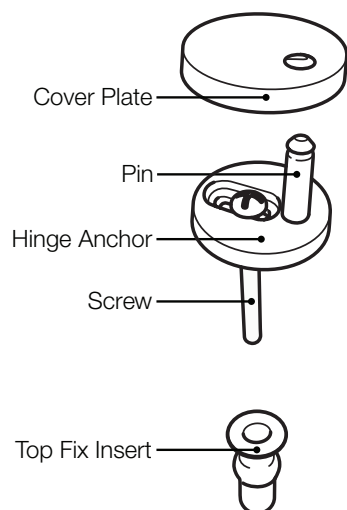

Technical Data Sheet

Area Quick Release SC Seat - 8905WSC

TAVISTOCK
inspiring bathrooms

Useful Spares

SP14471 (top fix kit)

FAQs

My seat keeps coming loose, how can I fix it?:

The fixings may require considerable tightening to secure to your pan. Although a tool is included, an adjustable spanner can be used to further tighten the fixing nuts. For bottom fix, as the fixings settle in they may require periodic re-tightening, particularly after initial installation.

Ensure all parts are in the correct location. Refer to instructions for more information.

Why has my seat discoloured?: This may be due to cleaning products used, refer to instructions for more information.

Which Pans will this seat fit?

This seat will fit toilets from a variety of manufacturers, including:

Pura: Urban
Rak: Series 600
Tavistock: Structure
R2: Mini
Vitra: S20

This seat is a close fit for the following sanitaryware ranges:

Roca: Dama - N
Ideal Standard: Tonic II