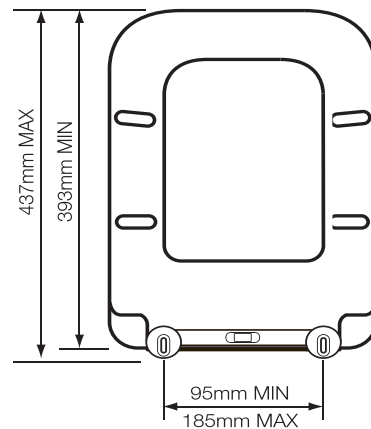

Technical Data Sheet

Area Quick Release SC Seat - 8905WSC

TAVISTOCK
inspiring bathrooms

No.	Description	Code	Fixings Included
1	Area Quick Release SC Thermoset Seat	8905WSC	YES

Dimensions - 8905WSC

Diagrams not to scale. All dimensions in mm (tolerance of +/-5mm)

general seat dimensions

max/min fixing adjustment

Product Information

Finish / Material: White Thermoset Plastic.

Top Fix or Bottom Fix Fixings Included?: Top and Bottom Fix Included.

Soft Close Hinges?: Yes.