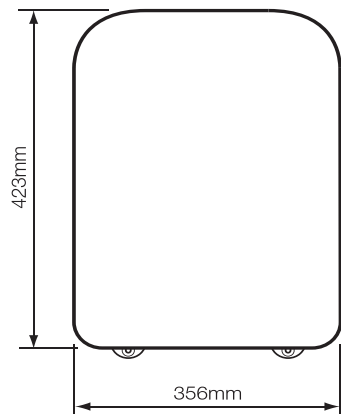

Technical Data Sheet

Area Quick Release SC Seat - 8905WSC

TAVISTOCK
inspiring bathrooms

No.	Description	Code	Fixings Included
1	Area Quick Release SC Thermoset Seat	8905WSC	YES

Dimensions - 8905WSC

Diagrams not to scale. All dimensions in mm (tolerance of +/-5mm)

general seat dimensions

max/min fixing adjustment

Product Information

Finish / Material: White Thermoset Plastic.

Top Fix or Bottom Fix Fixings Included?: Top and Bottom Fix Included.

Soft Close Hinges?: Yes.