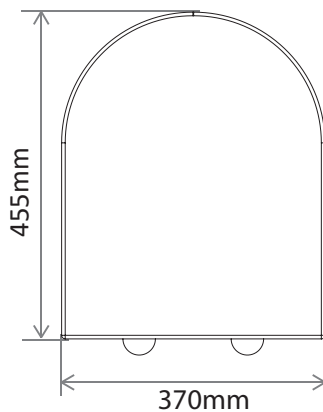

Technical Data Sheet

Delta Quick Release SC Seat - 8903WSC

TAVISTOCK
inspiring bathrooms

| No. | Description | Code | Fixings Included |
|-----|---------------------------------------|---------|------------------|
| 1 | Delta Quick Release SC Thermoset Seat | 8903WSC | YES |

Dimensions - 8903WSC

Diagrams not to scale. All dimensions in mm (tolerance of +/-5mm)

Overall Dimensions

Min-Max Adjustment

Product Information

Finish / Material: White Thermoset Plastic.

Top Fix or Bottom Fix Fixings Included?: Top and Bottom Fix Included.
Soft Close Hinges?: Yes