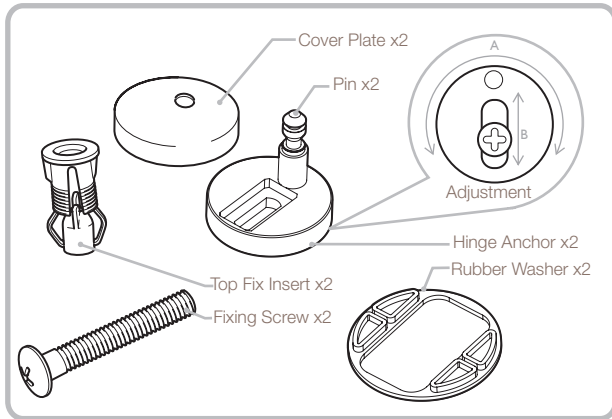

Dimensions - 8903WSC

Diagrams not to scale. All dimensions in mm (tolerance of +/-5mm)

Overall Dimensions

Min-Max Adjustment

Product Information

Finish / Material: White Thermoset Plastic.

Top Fix or Bottom Fix Fixings Included?: Top and Bottom Fix Included.
Soft Close Hinges?: Yes

Quick Release Seat?: Yes.

Product Guarantee: 5 Years against seat breakage.

Technical Data Sheet

Delta Quick Release SC Seat - 8903WSC

TAVISTOCK
inspiring bathrooms

Useful Spares

SP16306 (top fix kit)

SP14948 (bottom fix kit)

Note: fixing screws are a different thread to top fix kit and are not cross compatible.

FAQs

My seat keeps coming loose, how can I fix it?:

The fixings may require considerable tightening to secure to your pan. Although a tool is included, an adjustable spanner can be used to further tighten the fixing nuts. For bottom fix: as the fixings settle in they may require periodic re-tightening, particularly after initial installation.