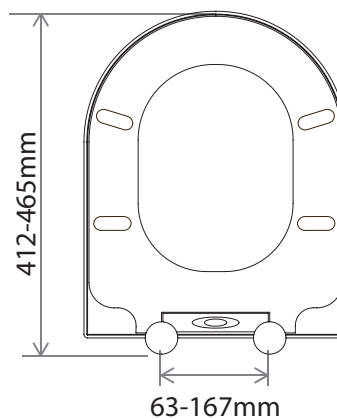

Dimensions - 8903WSC

Diagrams not to scale. All dimensions in mm (tolerance of +/-5mm)

Overall Dimensions

Min-Max Adjustment

Product Information

Finish / Material: White Thermoset Plastic.

Top Fix or Bottom Fix Fixings Included?: Top and Bottom Fix Included.
Soft Close Hinges?: Yes