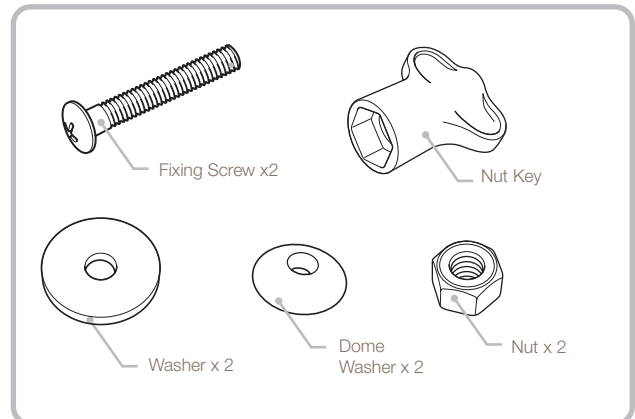

SP14948 (bottom fix kit)

Note: fixing screws are a different thread to top fix kit and are not cross compatible.

FAQs

My seat keeps coming loose, how can I fix it?:

The fixings may require considerable tightening to secure to your pan. Although a tool is included, an adjustable spanner can be used to further tighten the fixing nuts. For bottom fix: as the fixings settle in they may require periodic re-tightening, particularly after initial installation.

Ensure all parts are in the correct location. Refer to instructions for more information.

Why has my seat discoloured?: This may be due to cleaning products used, refer to instructions for more information.

Which Pans will this seat fit?

This seat will fit toilets from a variety of manufacturers, including:

Villeroy and Boch: Architectura, O.Novo, Subway

Pura: Arco, Flite/Ice

Roca: Meridian-N, Nexo

Rak: Tonique, Resort

Britton: Fine

Laufen: Pro

Roper Rhodes: Note

R2: Radar