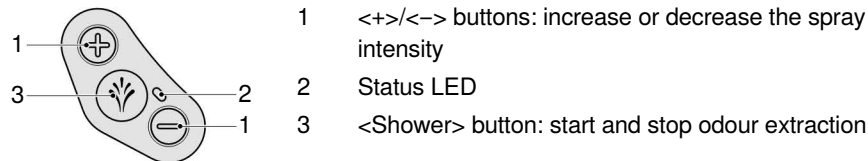

Lateral control panel

The shower toilet functions of the device can be operated from the lateral control panel.