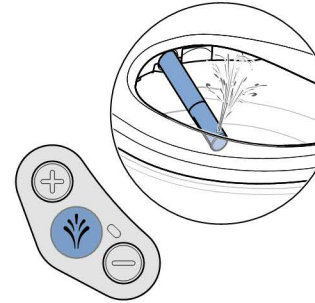

How to use the device

Use the anal shower

- Briefly press the <Shower> button on the lateral control panel.

i You can stop the shower procedure early by pressing the <Shower> button once again.

Set the spray intensity

- Press the <+> button to increase the spray intensity. Press the <-> button to decrease the spray intensity.

i You can set the spray intensity in 5 stages.

Geberit AquaClean app

The following shower toilet functions can be executed via the Geberit AquaClean app:

- remotely controlling the Geberit AquaClean shower toilet
- displaying and adjusting the settings

The Geberit AquaClean app offers the following additional benefits:

- saving your personal settings on your smartphone
- support for care and maintenance of the device
- easy registration of your Geberit AquaClean shower toilet
- function films
- service and contact information

The Geberit AquaClean app is available free of charge for Android and iOS smartphones in the respective App Store.

iOS:

Android: