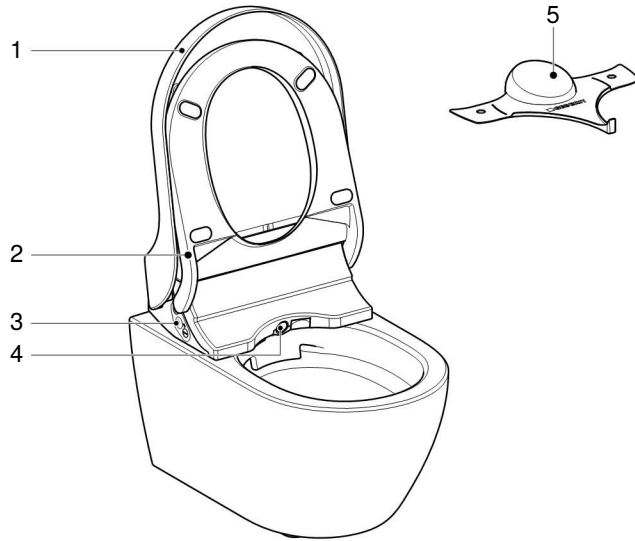

## The device at a glance

- 1 WC lid
- 2 WC seat ring
- 3 Lateral control panel with status LED
- 4 Spray arm with spray nozzle
- 5 Spray shield