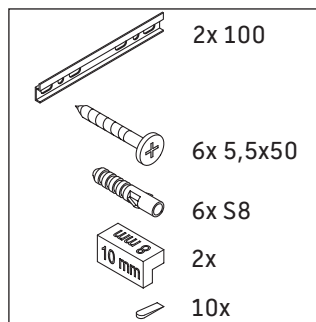

L-Cube

LC 6174

Mounting instructions

A	B	W	X
mm	mm	mm	mm
484	246	135	715

Vero Air # 235050

Instructions for use

The bathroom furniture range complies with the standards and guidelines applicable at the time of delivery and is designed for use in bathrooms. Direct contact with water should be avoided, for example, when showering.