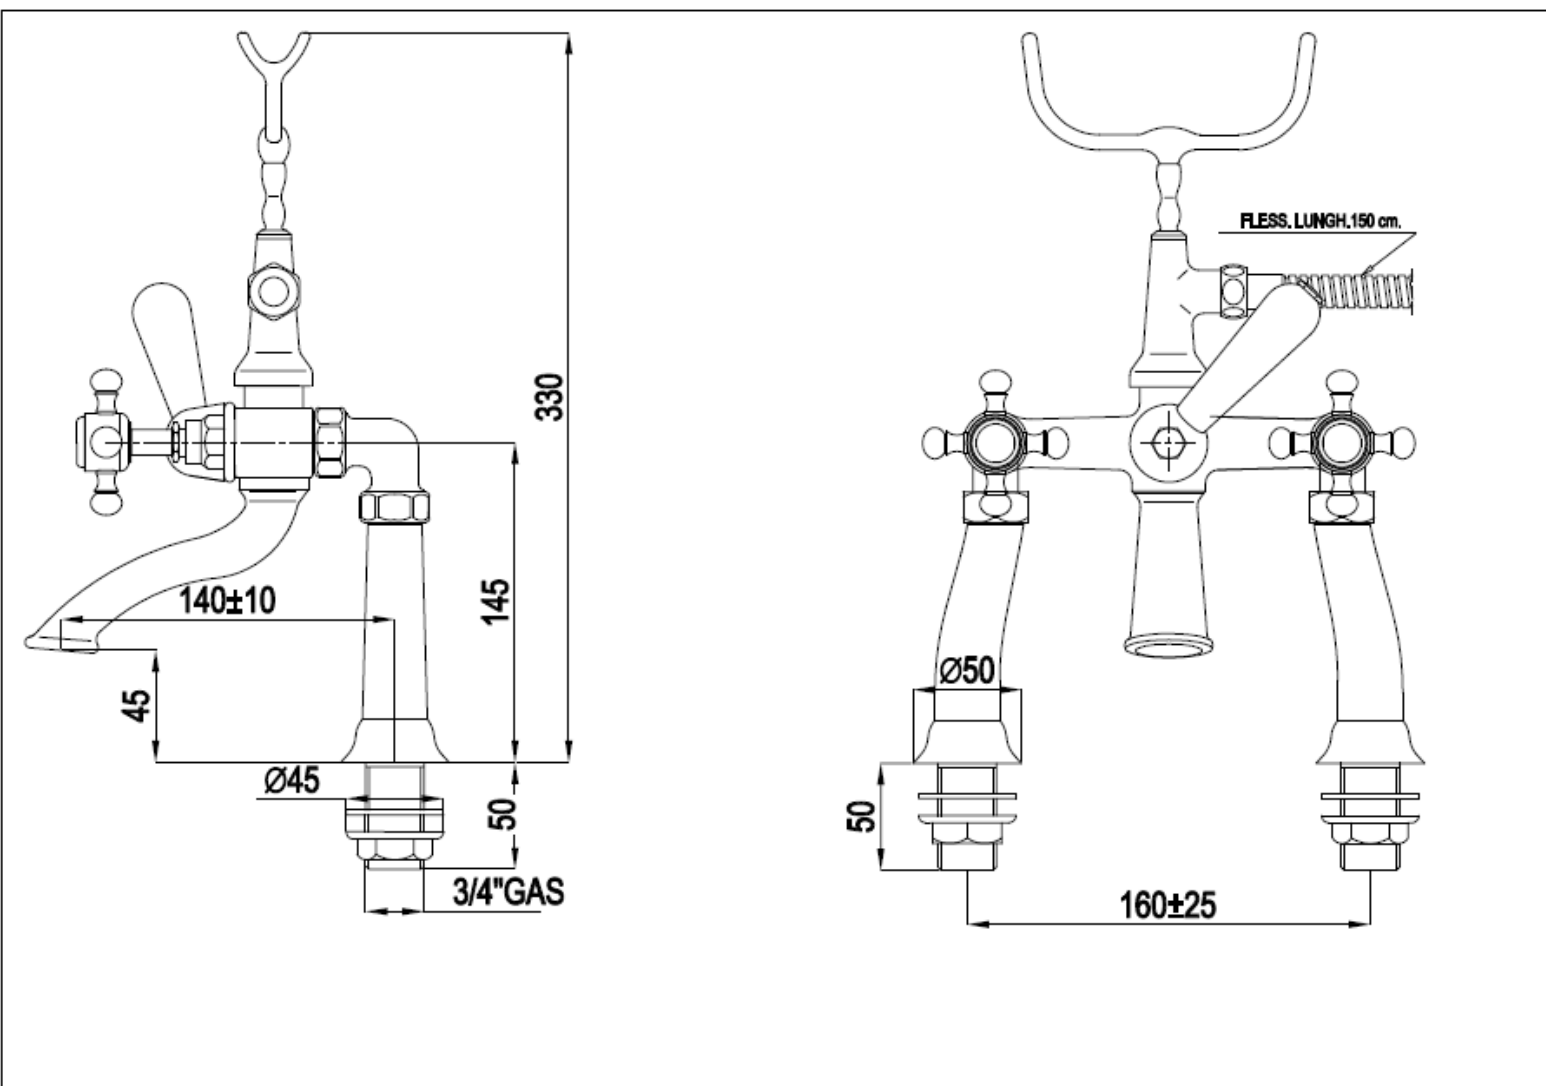

Berkeley Bath Shower Mixer

Silverdale Ltd
Silverdale Road,
Newcastle Under Lyme,
Staffordshire,
ST5 6EH.

Telephone: 01782 717 175 Facsimile: 01782 717 166

Email: sales@silverdalebathrooms.co.uk

www.silverdalebathrooms.co.uk