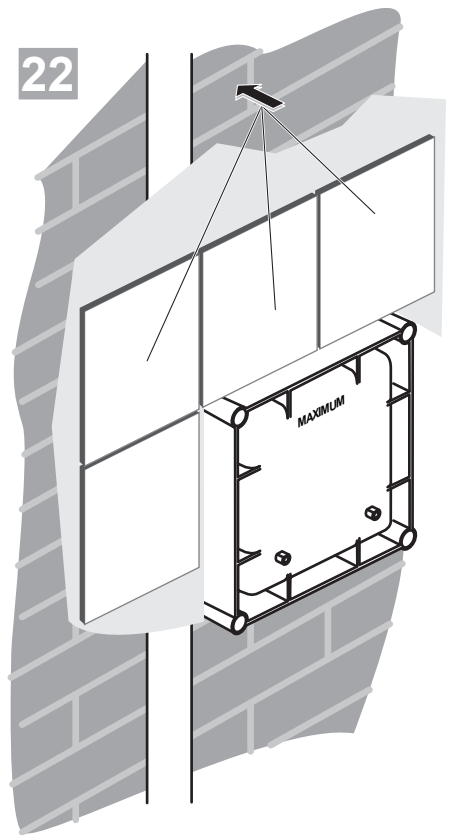

Leistung:
Power: 6W
Puissance:
Potenza:

Eingangsspannung:
Input voltage: 100V - 240V~ 50 - 60Hz
Tension d'entrée:
Tensione di ingresso:

Schutzklasse:
Protection class: II
Classe de protection:
Classe di protezione:

Zulassung EU:
Approval EU: EN 60950, EN 60335
Autorisation EU:
Omologazione EU:

Zulassung UL:
Approval UL: UL 1310
Autorisation UL:
Omologazione UL: