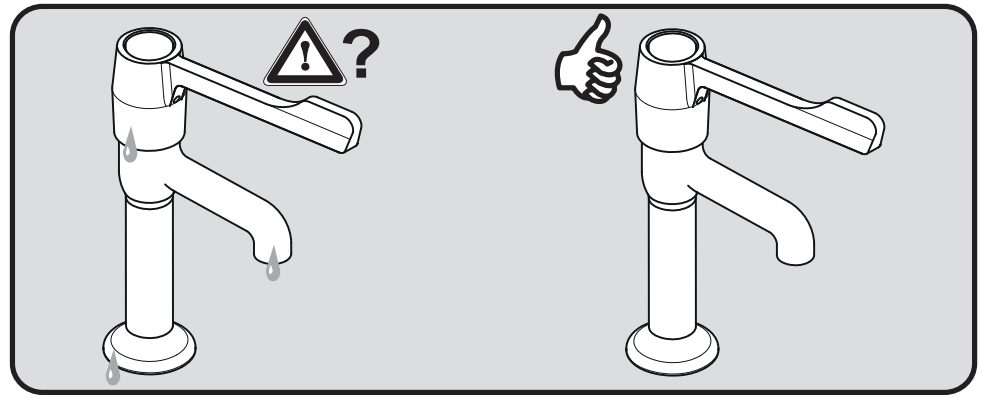

*Armitage
Shanks*

MARKWIK

S 8265 ..

0116 / A 866 669
 (+ A 865 708)
 Made in Germany

Ideal Standard International NV
 Corporate Village - Gent Building
 Da Vincilaan 2
 1935 Zaventem
 Belgium

www.idealstandardinternational.com