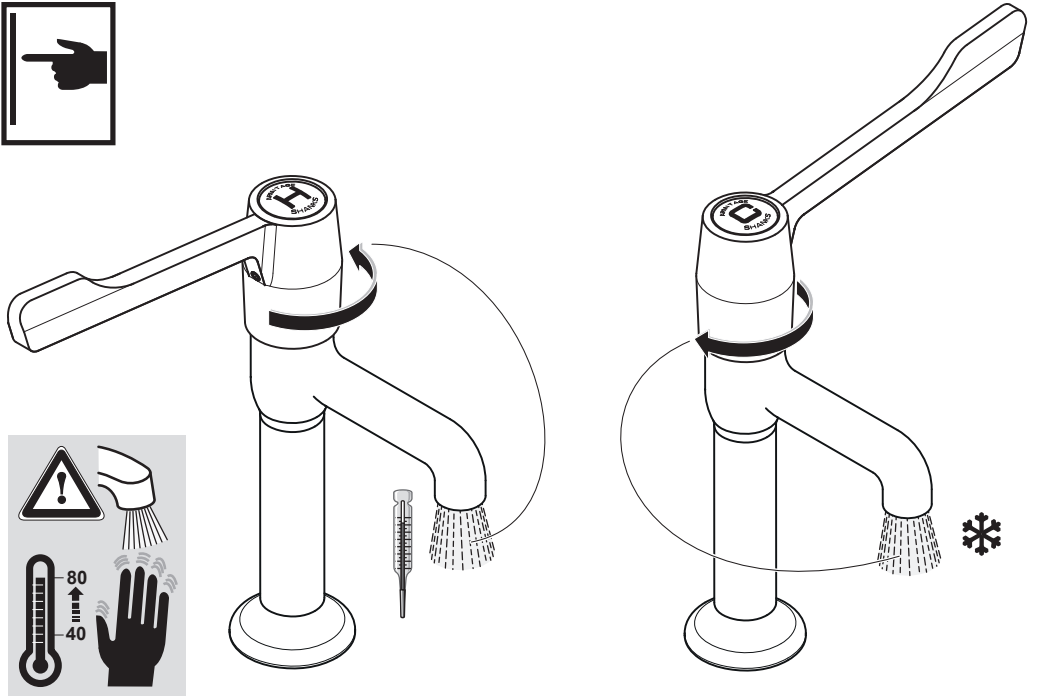

*Armitage
Shanks*

MARKWIK

S 8265 ..

0116 / A 866 669
 (+ A 865 708)
 Made in Germany

Ideal Standard International NV
 Corporate Village - Gent Building
 Da Vincilaan 2
 1935 Zaventem
 Belgium

www.idealstandardinternational.com