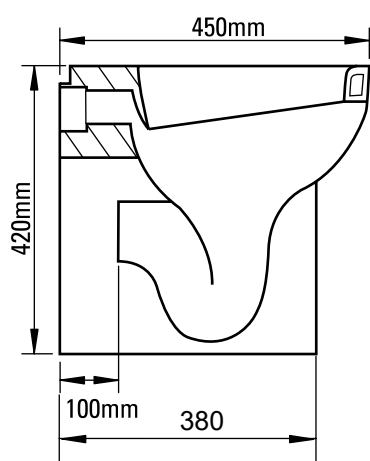

No.	Description	Code	Fixings Included	Gross Weight	Net Weight
1	Zest Seat	ZSCTS45	YES	-	-
2	450mm Zest BTW Pan	ZBWPN45	YES	-	-

Floor Fixing Kit:

Dimensions

Diagrams not to scale
All dimensions in mm
tolerance of +/- 5mm