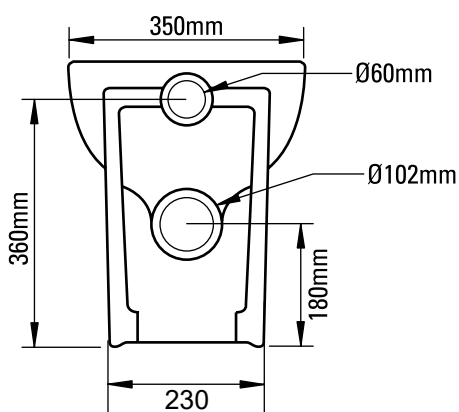

No.	Description	Code	Fixings Included	Gross Weight	Net Weight
1	Zest Seat	ZSCTS45	YES	-	-
2	450mm Zest BTW Pan	ZBWPN45	YES	-	-

Floor Fixing Kit:

Dimensions

Diagrams not to scale
All dimensions in mm
tolerance of +/- 5mm