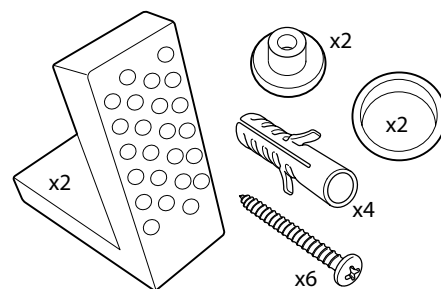

No.	Description	Code	Fixings Included	Gross Weight	Net Weight
1	Zest Seat	ZSCTS45	YES	-	-
2	450mm Zest BTW Pan	ZBWPN45	YES	-	-

Floor Fixing Kit:

Dimensions

Diagrams not to scale
All dimensions in mm
tolerance of +/- 5mm