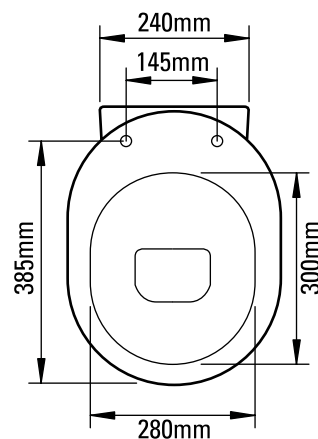

No.	Description	Code	Fixings Included	Gross Weight	Net Weight
1	Zest Seat	ZSCTS45	YES	-	-
2	450mm Zest BTW Pan	ZBWPN45	YES	-	-

Floor Fixing Kit:

Dimensions

Diagrams not to scale
All dimensions in mm
tolerance of +/- 5mm