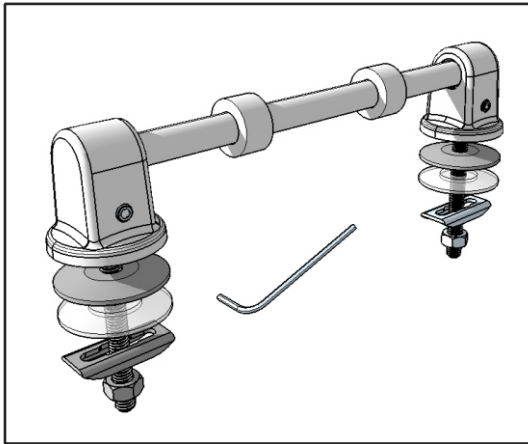

Avalon & Sola Seat and cover Instruction.

Twyford