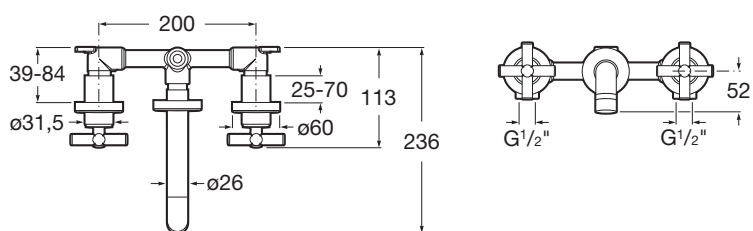

Built-in basin mixer with 190 mm spout

Application: Basin
 Finish: Chrome
 Installation type: Built-in
 Spout length (mm): 190
 Twin lever control: 1/2 Turn

Technical drawings

The avant-garde design and the technology blend together to create strong and high-quality elements. This design is a timeless, singular and unalterable style proposal with a refined finish and the originality of its contours fill every space with elegance, precision and distinction.