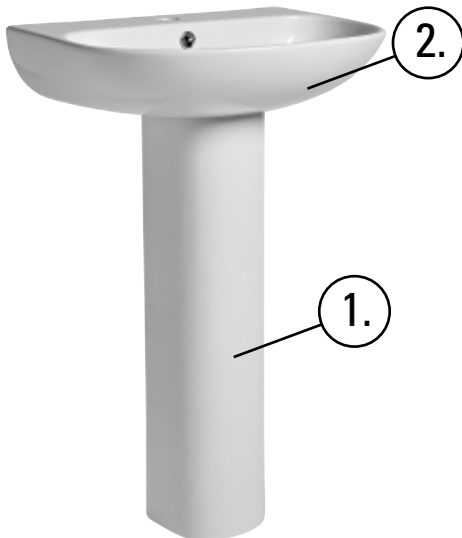

Technical Data Sheet

ORBIT

Fully Enclosed Close Coupled WC

TAVISTOCK
inspiring bathrooms

No.	Description	Code	Fixings Included
1	Orbit 620mm rimless Close Coupled Pan	P250S	Yes
2	Orbit Cistern, 4.5/3L	C250S	Yes
3	Orbit Soft Close Quick release Seat	TS250S	Yes

Diagrams not to scale
All dimensions in mm
tolerance of +/- 5mm

FAQ's

What side is the inlet valve in the close coupled WC? **Bottom left of the tank.**

Can this Close Coupled pan be used with a side connection outlet pipe? **No, the pan design is fully back to wall.**

ORBIT
Wall Hung WC

TAVISTOCK
inspiring bathrooms

No.	Description	Code	Fixings Included
1	Orbit WH Pan	WH250S	Yes
2	Orbit Soft Close Quick Release Seat	TS250S	Yes

Dimensions

TS250S Orbit Seat Dimensions	
Measurement	Dimension
Front to Back Depth	435mm
Left to Right Width	360mm
Ring Hole Front to Back	280mm
Ring Hole Left to Right	230mm
Seat Thickness	37mm
Width of Back of Seat	360mm
Min/Max Adjustment for fixings	95/165mm

ORBIT
D-Basin and Pedestal

TAVISTOCK
inspiring bathrooms

No.	Description	Code	Fixings Included
1	Orbit 555mm-Basin	SB250S	Yes
2	Orbit Pedestal	PE100S	Yes

Dimensions

Diagrams not to scale
All dimensions in mm
tolerance of +/- 5mm