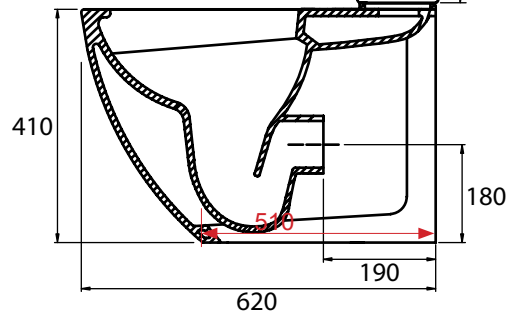

Floor fixings included

Dimensions

TS250S Orbit Seat Dimensions	
Measurement	Dimension
Front to Back Depth	435mm
Left to Right Width	360mm
Ring Hole Front to Back	280mm
Ring Hole Left to Right	230mm
Seat Thickness	37mm
Width of Back of Seat	360mm
Min/Max Adjustment for fixings	95/165mm

Diagrams not to scale
All dimensions in mm
tolerance of +/- 5mm

FAQ's

What side is the inlet valve in the close coupled WC? **Bottom left of the tank.**

Can this Close Coupled pan be used with a side connection outlet pipe? **No, the pan design is fully back to wall.**

ORBIT
Wall Hung WC

TAVISTOCK
inspiring bathrooms

No.	Description	Code	Fixings Included
1	Orbit WH Pan	WH250S	Yes
2	Orbit Soft Close Quick Release Seat	TS250S	Yes

Dimensions

TS250S Orbit Seat Dimensions	
Measurement	Dimension
Front to Back Depth	435mm
Left to Right Width	360mm
Ring Hole Front to Back	280mm
Ring Hole Left to Right	230mm
Seat Thickness	37mm
Width of Back of Seat	360mm
Min/Max Adjustment for fixings	95/165mm