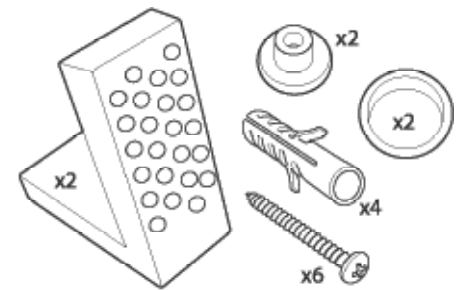

Technical Data Sheet

ORBIT

Fully Enclosed Close Coupled WC

TAVISTOCK
inspiring bathrooms

No.	Description	Code	Fixings Included
1	Orbit 620mm rimless Close Coupled Pan	P250S	Yes
2	Orbit Cistern, 4.5/3L	C250S	Yes
3	Orbit Soft Close Quick release Seat	TS250S	Yes

Floor fixings included

Dimensions

TS250S Orbit Seat Dimensions	
Measurement	Dimension
Front to Back Depth	435mm
Left to Right Width	360mm
Ring Hole Front to Back	280mm
Ring Hole Left to Right	230mm
Seat Thickness	37mm
Width of Back of Seat	360mm
Min/Max Adjustment for fixings	95/165mm

Diagrams not to scale
All dimensions in mm
tolerance of +/- 5mm

FAQ's

What side is the inlet valve in the close coupled WC? **Bottom left of the tank.**

Can this Close Coupled pan be used with a side connection outlet pipe? **No, the pan design is fully back to wall.**