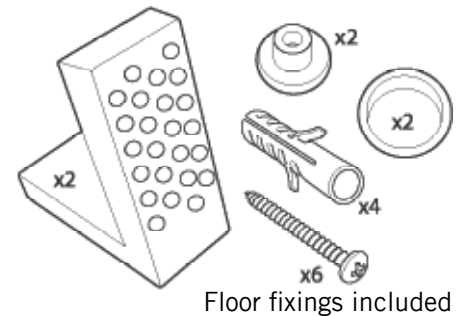

Diagrams not to scale
All dimensions in mm
tolerance of +/- 5mm

FAQ's

What side is the inlet valve in the close coupled WC? **Bottom left of the tank.**

Can this Close Coupled pan be used with a side connection outlet pipe? **No, the pan design is fully back to wall.**

Are there any other compatible seats? **No.**

Is the seat quick release? **Yes, the button is at the rear of seat.**

Technical Data Sheet

ORBIT
Back to Wall WC

TAVISTOCK
inspiring bathrooms

No.	Description	Code	Fixings Included
1	Orbit BTW 560mm Pan	BTW250S	Yes
2	Orbit Soft Close Quick Release Seat	TS250S	Yes