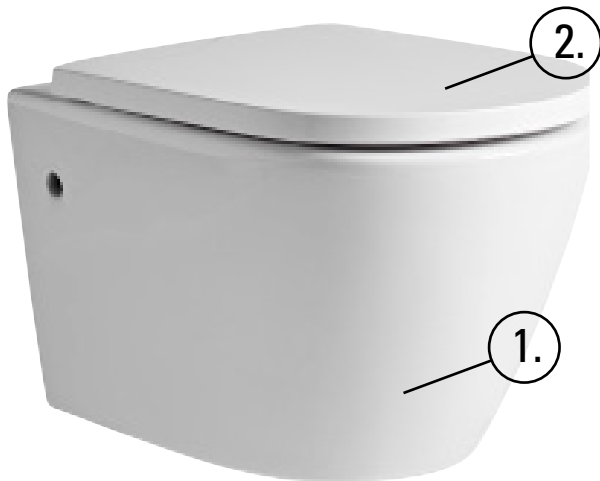

Technical Data Sheet

ORBIT

Fully Enclosed Close Coupled WC

TAVISTOCK
inspiring bathrooms

No.	Description	Code	Fixings Included
1	Orbit 620mm rimless Close Coupled Pan	P250S	Yes
2	Orbit Cistern, 4.5/3L	C250S	Yes
3	Orbit Soft Close Quick release Seat	TS250S	Yes

Diagrams not to scale
All dimensions in mm
tolerance of +/- 5mm

FAQ's

What side is the inlet valve in the close coupled WC? **Bottom left of the tank.**

Can this Close Coupled pan be used with a side connection outlet pipe? **No, the pan design is fully back to wall.**

Are there any other compatible seats? **No.**

Is the seat quick release? **Yes, the button is at the rear of seat.**

Technical Data Sheet

ORBIT
Back to Wall WC

TAVISTOCK
inspiring bathrooms

No.	Description	Code	Fixings Included
1	Orbit BTW 560mm Pan	BTW250S	Yes
2	Orbit Soft Close Quick Release Seat	TS250S	Yes

ORBIT
Wall Hung WC

TAVISTOCK
inspiring bathrooms

No.	Description	Code	Fixings Included
1	Orbit WH Pan	WH250S	Yes
2	Orbit Soft Close Quick Release Seat	TS250S	Yes

Dimensions

TS250S Orbit Seat Dimensions	
Measurement	Dimension
Front to Back Depth	435mm
Left to Right Width	360mm
Ring Hole Front to Back	280mm
Ring Hole Left to Right	230mm
Seat Thickness	37mm
Width of Back of Seat	360mm
Min/Max Adjustment for fixings	95/165mm