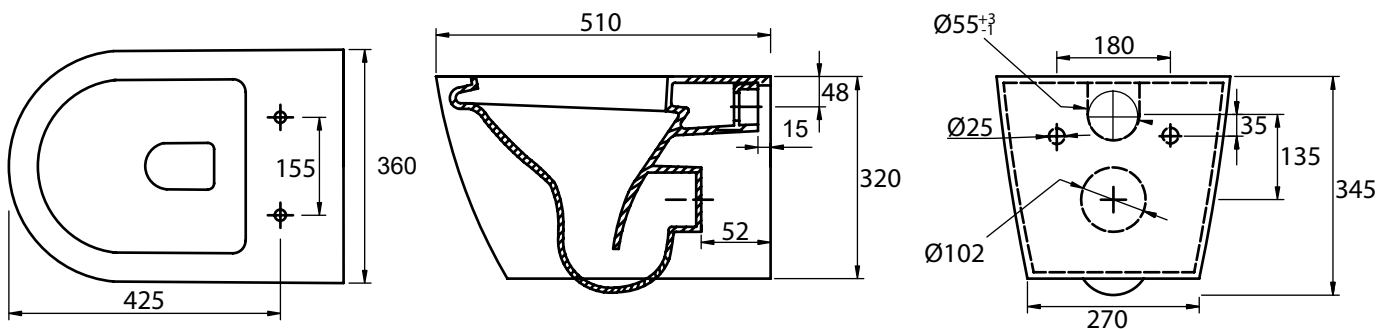

FAQ's

Are there any other compatible seats? **No.**

Is the seat quick release? **Yes, the button is at the rear of seat.**