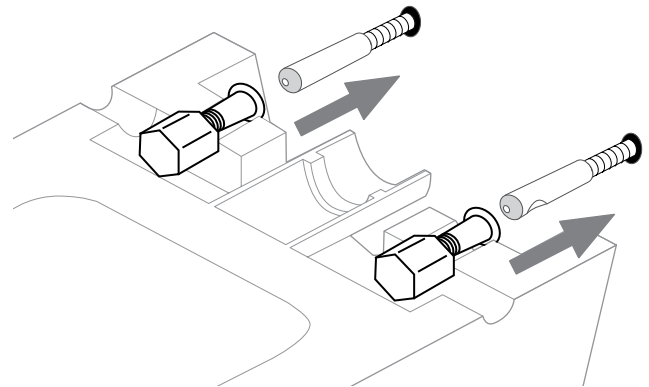

Diagrams not to scale
All dimensions in mm
tolerance of +/- 5mm

FAQ's

What side is the inlet valve in the close coupled WC? **Bottom left of the tank.**

Can this Close Coupled pan be used with a side connection outlet pipe? **No, the pan design is fully back to wall.**

Diagrams not to scale
All dimensions in mm
tolerance of +/- 5mm

FAQ's

Are there any other compatible seats? **No.**

Is the seat quick release? **Yes, the button is at the rear of seat.**

Technical Data Sheet

ORBIT
Wall Hung WC

TAVISTOCK
inspiring bathrooms

No.	Description	Code	Fixings Included
1	Orbit WH Pan	WH250S	Yes
2	Orbit Soft Close Quick Release Seat	TS250S	Yes

Dimensions

TS250S Orbit Seat Dimensions	
Measurement	Dimension
Front to Back Depth	435mm
Left to Right Width	360mm
Ring Hole Front to Back	280mm
Ring Hole Left to Right	230mm
Seat Thickness	37mm
Width of Back of Seat	360mm
Min/Max Adjustment for fixings	95/165mm