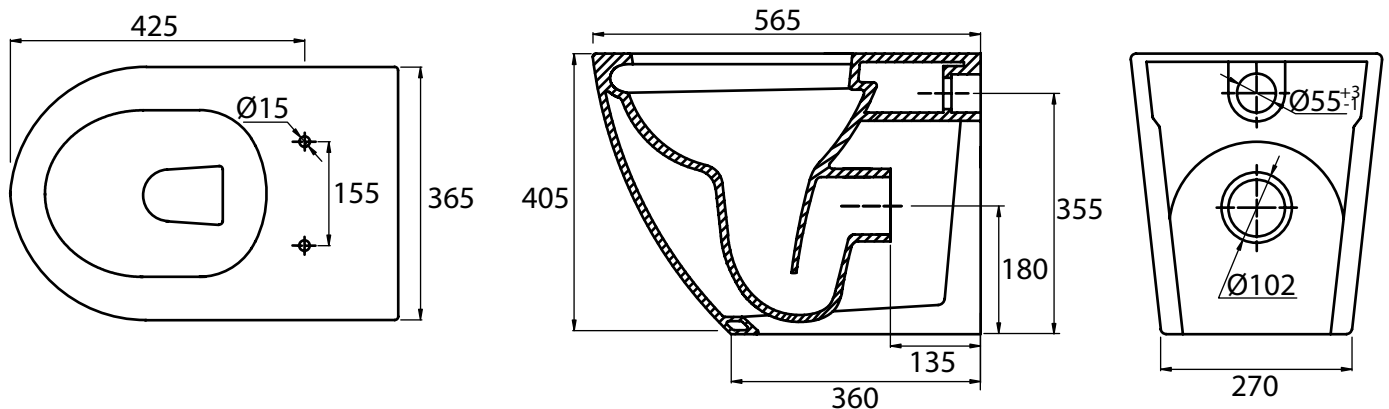

FAQ's

Are there any other compatible seats? **No.**

Is the seat quick release? **Yes, the button is at the rear of seat.**