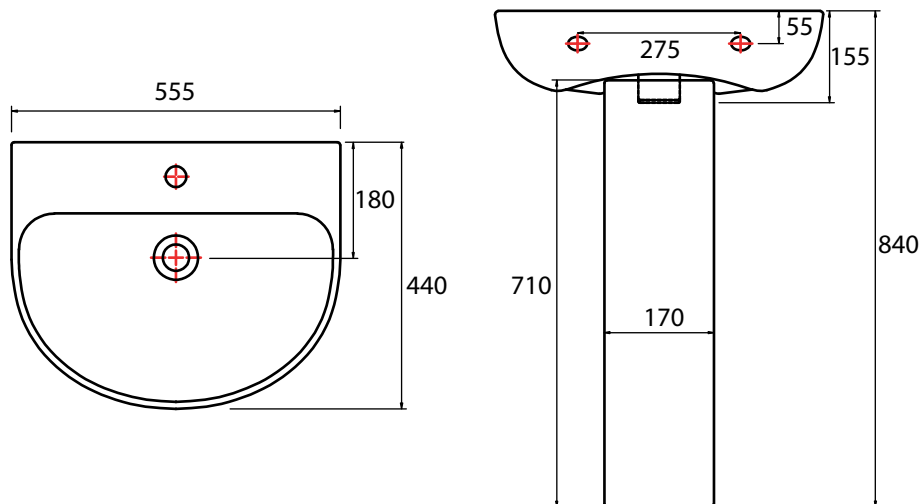

Floor fixings included

Dimensions

TS250S Orbit Seat Dimensions	
Measurement	Dimension
Front to Back Depth	435mm
Left to Right Width	360mm
Ring Hole Front to Back	280mm
Ring Hole Left to Right	230mm
Seat Thickness	37mm
Width of Back of Seat	360mm
Min/Max Adjustment for fixings	95/165mm

ORBIT
Wall Hung WC

TAVISTOCK
inspiring bathrooms

No.	Description	Code	Fixings Included
1	Orbit WH Pan	WH250S	Yes
2	Orbit Soft Close Quick Release Seat	TS250S	Yes

Dimensions

TS250S Orbit Seat Dimensions	
Measurement	Dimension
Front to Back Depth	435mm
Left to Right Width	360mm
Ring Hole Front to Back	280mm
Ring Hole Left to Right	230mm
Seat Thickness	37mm
Width of Back of Seat	360mm
Min/Max Adjustment for fixings	95/165mm

ORBIT
D-Basin and Pedestal

TAVISTOCK
inspiring bathrooms

No.	Description	Code	Fixings Included
1	Orbit 555mm-Basin	SB250S	Yes
2	Orbit Pedestal	PE100S	Yes

Dimensions

Diagrams not to scale
All dimensions in mm
tolerance of +/- 5mm