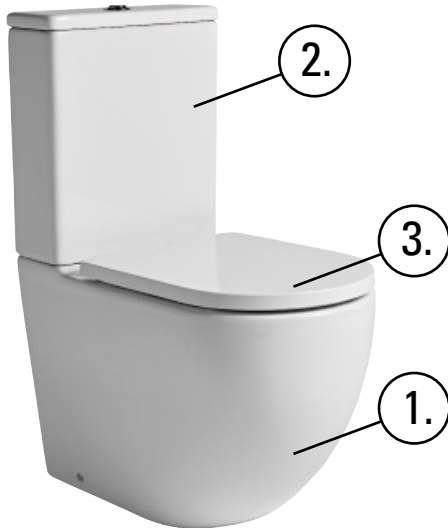

Technical Data Sheet

ORBIT

Fully Enclosed Close Coupled WC

TAVISTOCK
inspiring bathrooms

No.	Description	Code	Fixings Included
1	Orbit 620mm rimless Close Coupled Pan	P250S	Yes
2	Orbit Cistern, 4.5/3L	C250S	Yes
3	Orbit Soft Close Quick release Seat	TS250S	Yes

Floor fixings included

Dimensions

TS250S Orbit Seat Dimensions	
Measurement	Dimension
Front to Back Depth	435mm
Left to Right Width	360mm
Ring Hole Front to Back	280mm
Ring Hole Left to Right	230mm
Seat Thickness	37mm
Width of Back of Seat	360mm
Min/Max Adjustment for fixings	95/165mm

Diagrams not to scale
All dimensions in mm
tolerance of +/- 5mm

FAQ's

What side is the inlet valve in the close coupled WC? **Bottom left of the tank.**

Can this Close Coupled pan be used with a side connection outlet pipe? **No, the pan design is fully back to wall.**

ORBIT
Wall Hung WC

TAVISTOCK
inspiring bathrooms

No.	Description	Code	Fixings Included
1	Orbit WH Pan	WH250S	Yes
2	Orbit Soft Close Quick Release Seat	TS250S	Yes

Dimensions

TS250S Orbit Seat Dimensions	
Measurement	Dimension
Front to Back Depth	435mm
Left to Right Width	360mm
Ring Hole Front to Back	280mm
Ring Hole Left to Right	230mm
Seat Thickness	37mm
Width of Back of Seat	360mm
Min/Max Adjustment for fixings	95/165mm