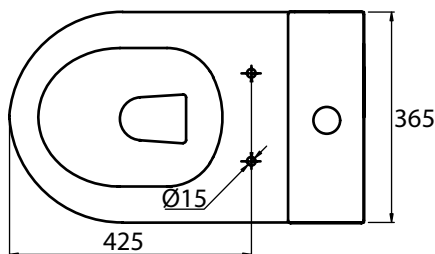

Floor fixings included

Dimensions

TS250S Orbit Seat Dimensions	
Measurement	Dimension
Front to Back Depth	435mm
Left to Right Width	360mm
Ring Hole Front to Back	280mm
Ring Hole Left to Right	230mm
Seat Thickness	37mm
Width of Back of Seat	360mm
Min/Max Adjustment for fixings	95/165mm

Diagrams not to scale
All dimensions in mm
tolerance of +/- 5mm

FAQ's

What side is the inlet valve in the close coupled WC? **Bottom left of the tank.**

Can this Close Coupled pan be used with a side connection outlet pipe? **No, the pan design is fully back to wall.**

ORBIT
Wall Hung WC

TAVISTOCK
inspiring bathrooms

No.	Description	Code	Fixings Included
1	Orbit WH Pan	WH250S	Yes
2	Orbit Soft Close Quick Release Seat	TS250S	Yes

Dimensions

TS250S Orbit Seat Dimensions	
Measurement	Dimension
Front to Back Depth	435mm
Left to Right Width	360mm
Ring Hole Front to Back	280mm
Ring Hole Left to Right	230mm
Seat Thickness	37mm
Width of Back of Seat	360mm
Min/Max Adjustment for fixings	95/165mm