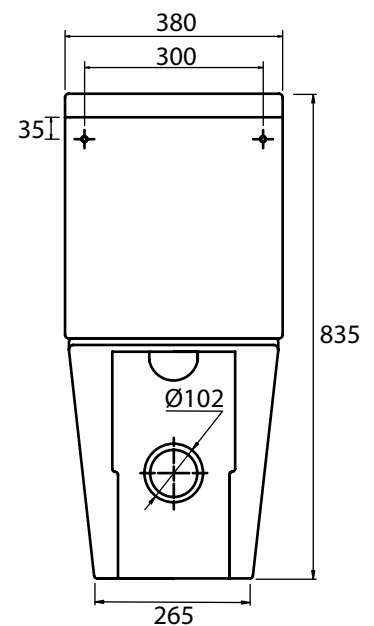

Floor fixings included

Dimensions

TS250S Orbit Seat Dimensions	
Measurement	Dimension
Front to Back Depth	435mm
Left to Right Width	360mm
Ring Hole Front to Back	280mm
Ring Hole Left to Right	230mm
Seat Thickness	37mm
Width of Back of Seat	360mm
Min/Max Adjustment for fixings	95/165mm

Diagrams not to scale
All dimensions in mm
tolerance of +/- 5mm

FAQ's

What side is the inlet valve in the close coupled WC? **Bottom left of the tank.**

Can this Close Coupled pan be used with a side connection outlet pipe? **No, the pan design is fully back to wall.**

ORBIT
Wall Hung WC

TAVISTOCK
inspiring bathrooms

No.	Description	Code	Fixings Included
1	Orbit WH Pan	WH250S	Yes
2	Orbit Soft Close Quick Release Seat	TS250S	Yes

Dimensions

TS250S Orbit Seat Dimensions	
Measurement	Dimension
Front to Back Depth	435mm
Left to Right Width	360mm
Ring Hole Front to Back	280mm
Ring Hole Left to Right	230mm
Seat Thickness	37mm
Width of Back of Seat	360mm
Min/Max Adjustment for fixings	95/165mm