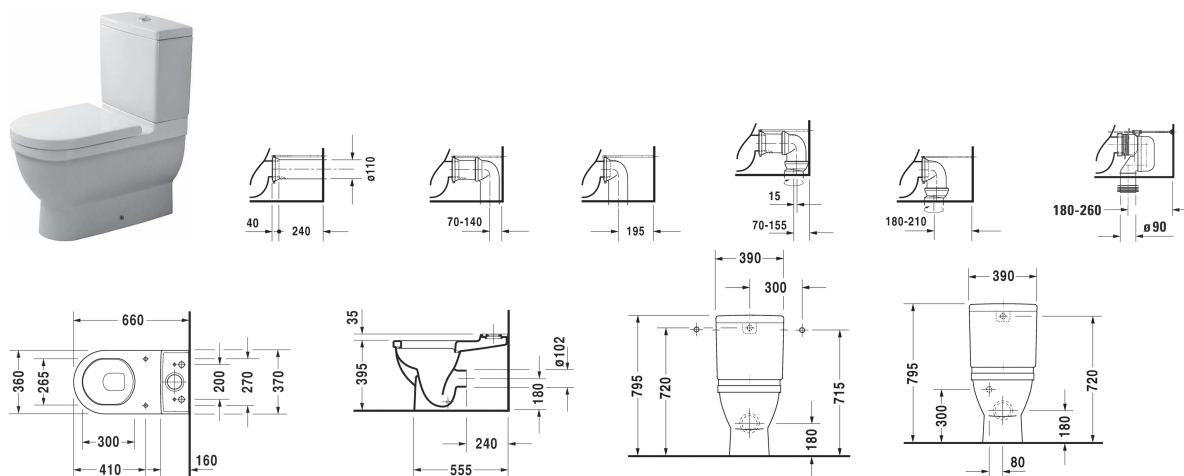

**Toilet close-coupled # 012809..00**

| &lt; 360 mm &gt; |

Toilet close-coupled	Dimension	Weight	Order number
(without cistern), washdown model, fixings included			
<b>Colors</b>			
00 White Alpin 20 HygieneGlaze (an antibacterial ceramic glaze that provides almost indefinite effectiveness)			
<b>Variant</b>			
♦ 6 litre flush, EWL class 2, Outlet for Vario connector set, for horizontal and vertical outlet, length adjustable from 70 - 200 mm, and vario connecting bend, vertical outlet from 160 - 200 mm	360 x 655 mm	31.300 kg	012809..00
Sanitary ceramics with the special WonderGliss surface finish will remain clean and attractive-looking for a long time to come. When ordering WonderGliss please add a "1" as eleventh digit to the model number.			
<b>Accessory for ceramics</b>			
Cistern for bottom left supply	390 x 185 mm		092010
<b>Accessory</b>			
Vario connecting bend for vertical outlet	Ø 100 mm	0.700 kg	899025
Vario connector set incl. excenter	Ø 110 mm	1.500 kg	001422
<b>Suitable products</b>			
Toilet seat and cover hinges stainless steel, without automatic closure,			006381
Toilet seat and cover hinges stainless steel, removable, with automatic closure,			006389

Toilet close-coupled # 012809..00

|< 360 mm >|

---

*All drawings contain the necessary measurements which are subject to standard tolerances. Exact measurements, in particular for customised installation scenarios, can only be taken from the finished ceramic piece.*