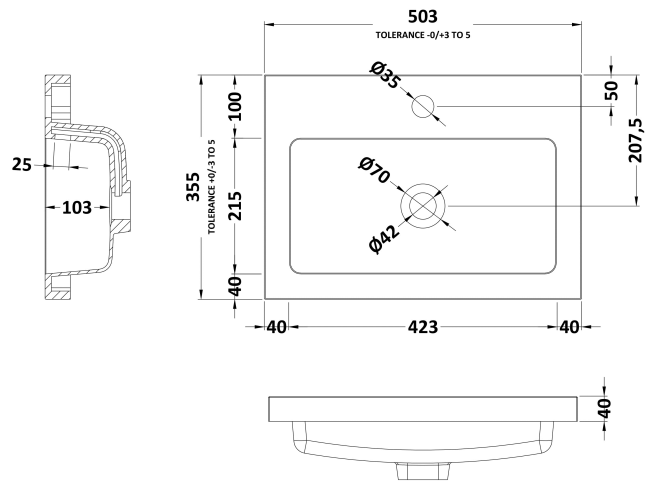

PACKAGING DATA

Box Colour	Brown Cardboard Box - Printed		
Box Qty	1	Label Colour	White Label
Label Size	100 x 50	Label Qty	2

OUTER BOX DIMENSIONS (If Applicable)

Height (mm)	Width (mm)	Depth (mm)	Gross Wgt Kg
Barcode	5055369071968		

BASINS

Tap Hole	One Taphole	Chain Stay Hole	No
Template	Not Required	Waste Type Req'd	Slotted
Overflow Incl.	Yes	Overflow Cover	Yes
Inner Bowl Depth	103mm		

GENERAL

Fixing Supplied	No
-----------------	----

CUSTOMER DATA SHEET - CERAMICS

SALES CODE: PMB312

DESCRIPTION: 500 Rear Tap Basin 1Th

PRODUCT DIMENSIONS

Height (mm)	Width (mm)	Depth (mm)	Nett Wgt Kg
355	503	135	8.1

PACKAGING DIMENSIONS

Height (mm)	Width (mm)	Depth (mm)	Gross Wgt Kg
420	210	550	8.1

PACKAGING DATA

Box Colour	Brown Cardboard Box - Printed		
Box Qty	1	Label Colour	White Label
Label Size	100 x 50	Label Qty	2

OUTER BOX DIMENSIONS (If Applicable)

Height (mm)	Width (mm)	Depth (mm)	Gross Wgt Kg
Barcode	5055369071975		