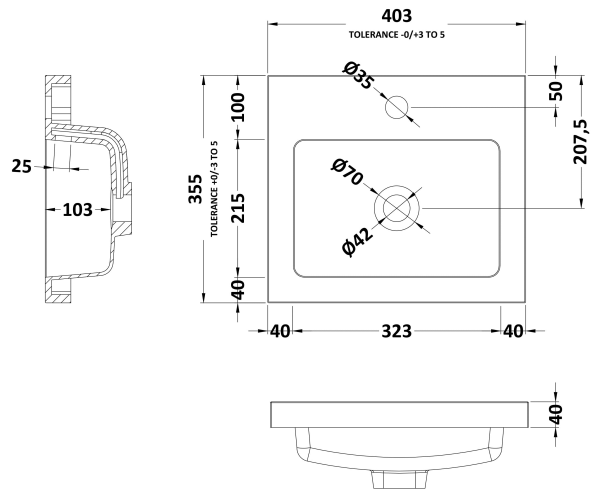

CUSTOMER DATA SHEET - CERAMICS

SALES CODE: PMB311

DESCRIPTION: 400 Rear Tap Basin 1Th

PRODUCT DIMENSIONS

Height (mm)	Width (mm)	Depth (mm)	Nett Wgt Kg
355	403	135	6.01

PACKAGING DIMENSIONS

Height (mm)	Width (mm)	Depth (mm)	Gross Wgt Kg
550	450	420	6.01

PACKAGING DATA

Box Colour	Brown Cardboard Box - Printed		
Box Qty	1	Label Colour	White Label
Label Size	100 x 50	Label Qty	2

OUTER BOX DIMENSIONS (If Applicable)

Height (mm)	Width (mm)	Depth (mm)	Gross Wgt Kg
Barcode	5055369071968		

CUSTOMER DATA SHEET - CERAMICS

SALES CODE: PMB312

DESCRIPTION: 500 Rear Tap Basin 1Th

PRODUCT DIMENSIONS

Height (mm)	Width (mm)	Depth (mm)	Nett Wgt Kg
355	503	135	8.1

PACKAGING DIMENSIONS

Height (mm)	Width (mm)	Depth (mm)	Gross Wgt Kg
420	210	550	8.1

CUSTOMER DATA SHEET - CERAMICS

SALES CODE: PMB315

DESCRIPTION: 800 Rear Tap Basin 1Th

PRODUCT DIMENSIONS

Height (mm)	Width (mm)	Depth (mm)	Nett Wgt Kg
355	803	135	12

PACKAGING DIMENSIONS

Height (mm)	Width (mm)	Depth (mm)	Gross Wgt Kg
200	420	855	12