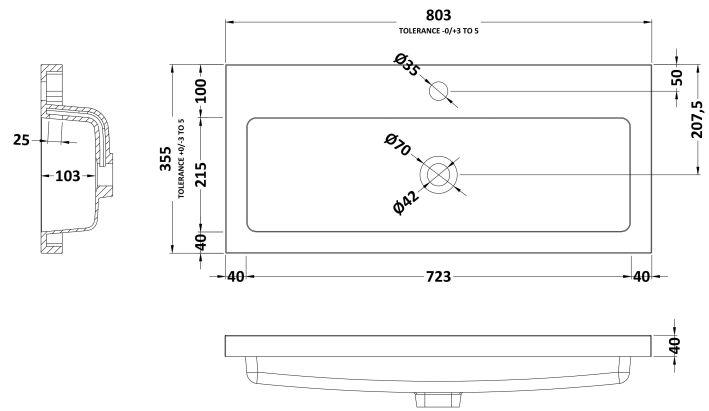

CUSTOMER DATA SHEET - CERAMICS

SALES CODE: PMB313

DESCRIPTION: 600 Rear Tap Basin 1Th

PRODUCT DIMENSIONS

Height (mm)	Width (mm)	Depth (mm)	Nett Wgt Kg
355	603	135	9.66

PACKAGING DIMENSIONS

Height (mm)	Width (mm)	Depth (mm)	Gross Wgt Kg
410	200	650	9.66

BASINS

Tap Hole	One Taphole	Chain Stay Hole	No
Template	Not Required	Waste Type Req'd	Slotted
Overflow Incl.	Yes	Overflow Cover	Yes
Inner Bowl Depth	215mm		

GENERAL

Fixing Supplied	No
-----------------	----

CUSTOMER DATA SHEET - CERAMICS

SALES CODE: PMB315

DESCRIPTION: 800 Rear Tap Basin 1Th

PRODUCT DIMENSIONS

Height (mm)	Width (mm)	Depth (mm)	Nett Wgt Kg
355	803	135	12

PACKAGING DIMENSIONS

Height (mm)	Width (mm)	Depth (mm)	Gross Wgt Kg
200	420	855	12