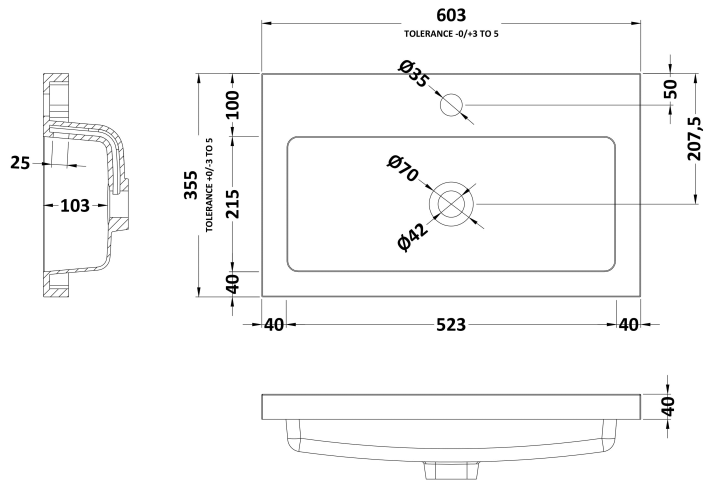

CUSTOMER DATA SHEET - CERAMICS

SALES CODE: PMB311

DESCRIPTION: 400 Rear Tap Basin 1Th

PRODUCT DIMENSIONS

Height (mm)	Width (mm)	Depth (mm)	Nett Wgt Kg
355	403	135	6.01

PACKAGING DIMENSIONS

Height (mm)	Width (mm)	Depth (mm)	Gross Wgt Kg
550	450	420	6.01

CUSTOMER DATA SHEET - CERAMICS

SALES CODE: PMB312

DESCRIPTION: 500 Rear Tap Basin 1Th

PRODUCT DIMENSIONS

Height (mm)	Width (mm)	Depth (mm)	Nett Wgt Kg
355	503	135	8.1

PACKAGING DIMENSIONS

Height (mm)	Width (mm)	Depth (mm)	Gross Wgt Kg
420	210	550	8.1

BASINS

Tap Hole	One Taphole	Chain Stay Hole	No
Template	Not Required	Waste Type Req'd	Slotted
Overflow Incl.	Yes	Overflow Cover	Yes
Inner Bowl Depth	215mm		

GENERAL

Fixing Supplied	No
-----------------	----

CUSTOMER DATA SHEET - CERAMICS

SALES CODE: PMB313

DESCRIPTION: 600 Rear Tap Basin 1Th

PRODUCT DIMENSIONS

Height (mm)	Width (mm)	Depth (mm)	Nett Wgt Kg
355	603	135	9.66

PACKAGING DIMENSIONS

Height (mm)	Width (mm)	Depth (mm)	Gross Wgt Kg
410	200	650	9.66