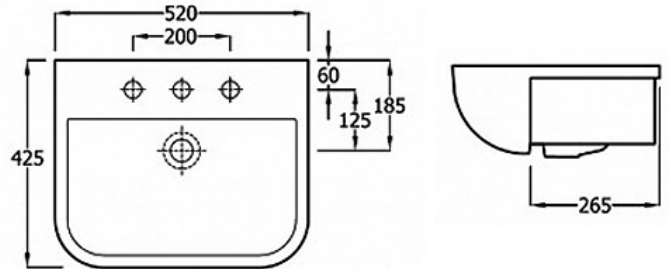

CUSTOMER DATA SHEET - CERAMICS

SALES CODE: SRB003

DESCRIPTION: Rectangle Semi-Rec Basin

PRODUCT DIMENSIONS

Height (mm)	Width (mm)	Depth (mm)	Nett Wgt Kg
175	520	425	16

PACKAGING DIMENSIONS

Height (mm)	Width (mm)	Depth (mm)	Gross Wgt Kg
200	450	350	16

PACKAGING DATA

Box Colour	White Cardboard Box		
Box Qty	1	Label Colour	White Label
Label Size	80 x 40	Label Qty	1

OUTER BOX DIMENSIONS (If Applicable)

Height (mm)	Width (mm)	Depth (mm)	Gross Wgt Kg
Barcode		5055275894064	

BASINS

Tap Hole	One Taphole	Chain Stay Hole	No
Template	Yes Supplied	Waste Type Req'd	Slotted
Overflow Incl.	Yes	Overflow Cover	Yes
Inner Bowl Depth	280 mm		

GENERAL

Fixing Supplied	No
-----------------	----