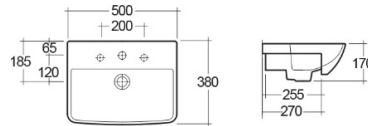

CUSTOMER DATA SHEET - CERAMICS

SALES CODE: SRB005

DESCRIPTION: Square Semi-Rec Basin

PRODUCT DIMENSIONS

Height (mm)	Width (mm)	Depth (mm)	Nett Wgt Kg
170	500	380	16

PACKAGING DIMENSIONS

Height (mm)	Width (mm)	Depth (mm)	Gross Wgt Kg
200	550	550	16

PACKAGING DATA

Box Colour	White Cardboard Box		
Box Qty	1	Label Colour	White Label
Label Size	80 x 40	Label Qty	1

OUTER BOX DIMENSIONS (If Applicable)

Height (mm)	Width (mm)	Depth (mm)	Gross Wgt Kg
Barcode	5055275894088		

BASINS

Tap Hole	One Taphole	Chain Stay Hole	No
Template	Yes Supplied	Waste Type Req'd	Slotted
Overflow Incl.	Yes	Overflow Cover	Yes
Inner Bowl Depth	240 mm		

GENERAL

Fixing Supplied	No
-----------------	----