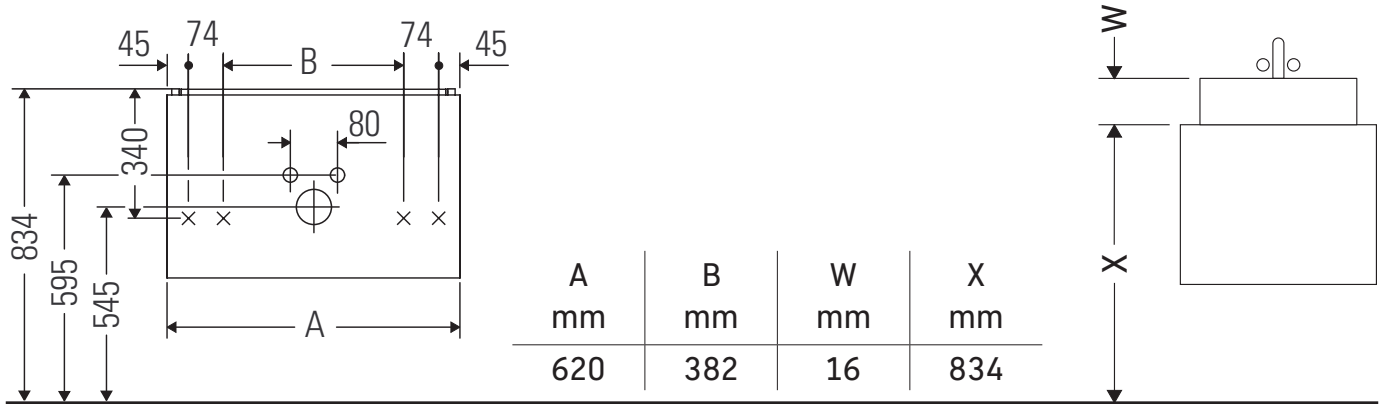

Brioso

BR 4110

Mounting instructions

ME by Starck # 234263

Instructions for use

The bathroom furniture range complies with the standards and guidelines applicable at the time of delivery and is designed for use in bathrooms. Direct contact with water should be avoided, for example, when showering.