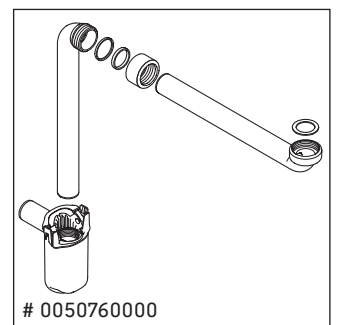

Brioso

BR 4110

Mounting instructions

ME by Starck # 234263

Instructions for use

The bathroom furniture range complies with the standards and guidelines applicable at the time of delivery and is designed for use in bathrooms. Direct contact with water should be avoided, for example, when showering.