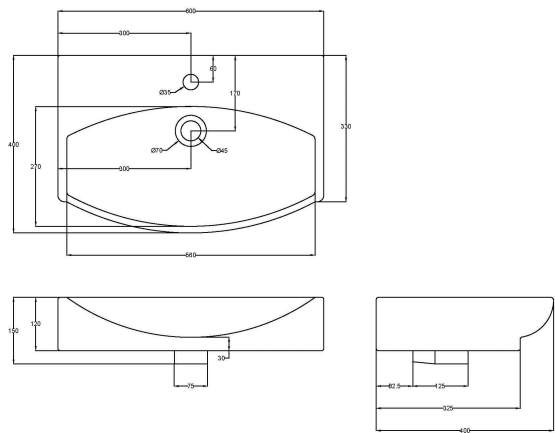

CUSTOMER DATA SHEET - CERAMICS

SALES CODE: NBV164

DESCRIPTION: Basin 1Th 500 X 400 X 150

PRODUCT DIMENSIONS

Height (mm)	Width (mm)	Depth (mm)	Nett Wgt Kg
150	500	400	6.4

PACKAGING DIMENSIONS

Height (mm)	Width (mm)	Depth (mm)	Gross Wgt Kg
160	420	520	6.9

BASINS

Tap Hole	One Taphole	Chain Stay Hole	No
Template	Not Required	Waste Type Req'd	Slotted
Overflow Incl.	Yes	Overflow Cover	Yes
Inner Bowl Depth	270mm		

GENERAL

Fixing Supplied	Not Applicable
-----------------	----------------

CUSTOMER DATA SHEET - CERAMICS

SALES CODE: NBV165

DESCRIPTION: Basin 1Th 600 X 400 X 150

PRODUCT DIMENSIONS

Height (mm)	Width (mm)	Depth (mm)	Nett Wgt Kg
150	600	400	7.4

PACKAGING DIMENSIONS

Height (mm)	Width (mm)	Depth (mm)	Gross Wgt Kg
160	420	620	7.9

PACKAGING DATA

Box Colour	Brown Cardboard Box		
Box Qty	1	Label Colour	White Label
Label Size	100 x 50	Label Qty	2

OUTER BOX DIMENSIONS (If Applicable)

Height (mm)	Width (mm)	Depth (mm)	Gross Wgt Kg
Barcode		5055275890646	