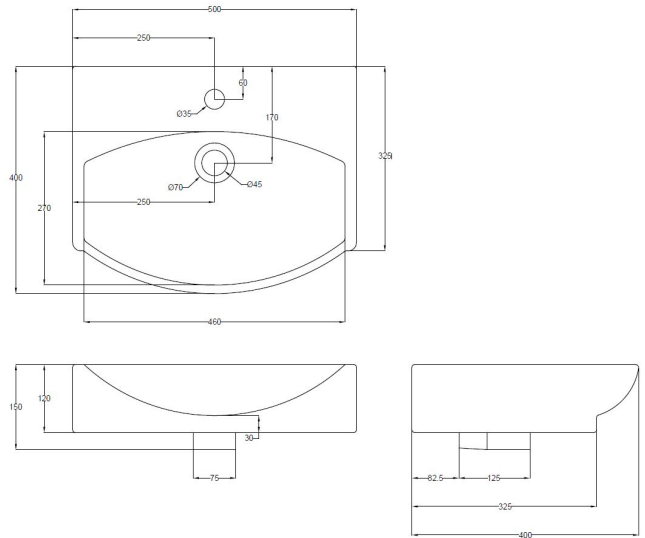

CUSTOMER DATA SHEET - CERAMICS

SALES CODE: NBV164

DESCRIPTION: Basin 1Th 500 X 400 X 150

PRODUCT DIMENSIONS

Height (mm)	Width (mm)	Depth (mm)	Nett Wgt Kg
150	500	400	6.4

PACKAGING DIMENSIONS

Height (mm)	Width (mm)	Depth (mm)	Gross Wgt Kg
160	420	520	6.9

PACKAGING DATA

Box Colour	Brown Cardboard Box		
Box Qty	1	Label Colour	White Label
Label Size	100 x 50	Label Qty	2

OUTER BOX DIMENSIONS (If Applicable)

Height (mm)	Width (mm)	Depth (mm)	Gross Wgt Kg
Barcode		5055275890639	

BASINS

Tap Hole	One Taphole	Chain Stay Hole	No
Template	Not Required	Waste Type Req'd	Slotted
Overflow Incl.	Yes	Overflow Cover	Yes
Inner Bowl Depth	270mm		

GENERAL

Fixing Supplied	Not Applicable
-----------------	----------------

CUSTOMER DATA SHEET - CERAMICS

SALES CODE: NBV165

DESCRIPTION: Basin 1Th 600 X 400 X 150

PRODUCT DIMENSIONS

Height (mm)	Width (mm)	Depth (mm)	Nett Wgt Kg
150	600	400	7.4

PACKAGING DIMENSIONS

Height (mm)	Width (mm)	Depth (mm)	Gross Wgt Kg
160	420	620	7.9