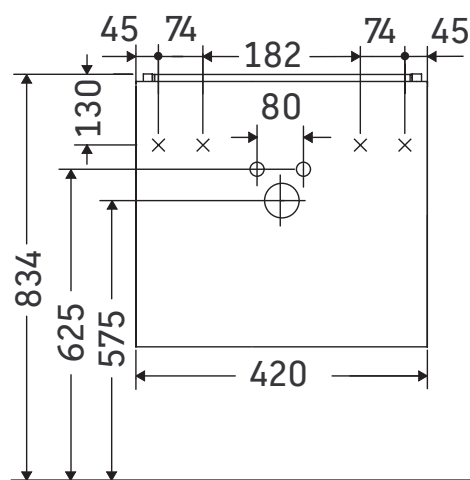

L-Cube

LC 6272 L/R

Installation instructions

W mm	X mm
17	834

ME by Starck # 072343

Instructions for use

The bathroom furniture range complies with the standards and guidelines applicable at the time of delivery and is designed for use in bathrooms. Direct contact with water should be avoided, for example, when showering.