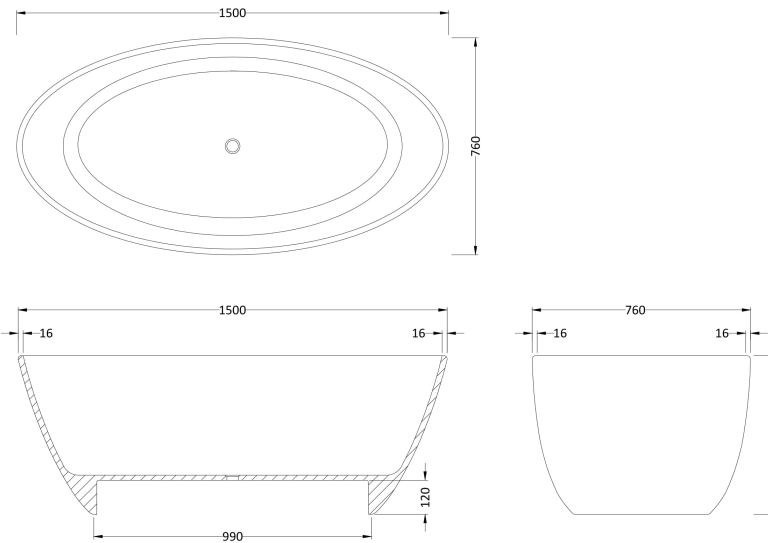

### PRODUCT DIMENSIONS

Length (mm)	Width (mm)	Depth (mm)	Nett Wgt Kg
1510	760	550	75

### PACKAGING DIMENSIONS

Length (mm)	Width (mm)	Depth (mm)	Gross Wgt Kg
1530	800	580	75

### OUTER BOX DIMENSIONS (If Applicable)

Length (mm)	Width (mm)	Height (mm)	Gross Wgt Kg
Barcode	5055275895863		

### PRODUCT DETAILS

Country of Origin	South Africa	Certification	FSC	No	CE	No
Fitting Instruction	Yes	Material Colour Ref'	European White			
Product Material	Cian Solid Surface	Material Thickness	16mm			
Volume (Ltr)	150	Displaced Capacity	80			
Leg Set Inc'	Not Applicable	Waste Inc'	Waste Included			
Drilled/Undrilled	Undrilled For Taps	Includes Grips	No Grips Supplied			
Embossed	No	No of Tapholes	None			
Anti-Slip	No					