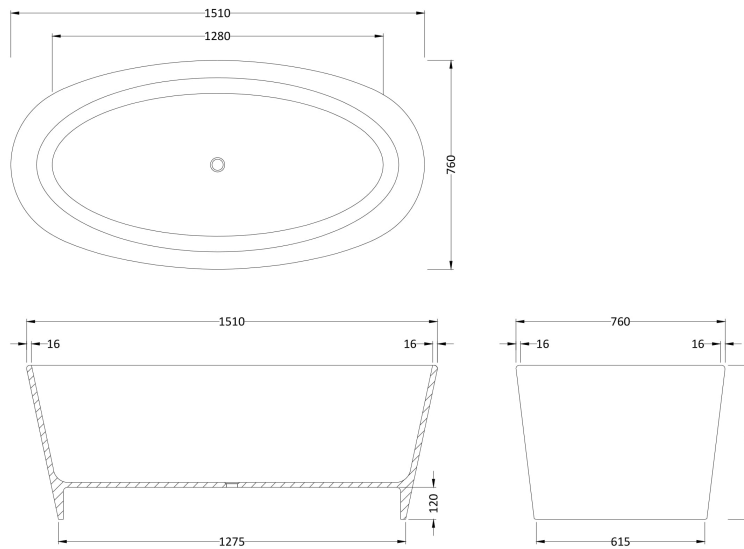

CUSTOMER DATA SHEET - BATHS

SALES CODE: NBB002

DESCRIPTION: Rose Oval Freestanding Bath 1510 X 760

PRODUCT DIMENSIONS

Length (mm)	Width (mm)	Depth (mm)	Nett Wgt Kg
1510	760	555	73

PACKAGING DIMENSIONS

Length (mm)	Width (mm)	Depth (mm)	Gross Wgt Kg
1530	800	580	73

PACKAGING DATA

Box Colour	Brown Cardboard Box		
Box Qty	1	Label Colour	White Label
Label Size	100 X 50	Label Qty	1

OUTER BOX DIMENSIONS (If Applicable)

Length (mm)	Width (mm)	Height (mm)	Gross Wgt Kg
Barcode	5055275895870		

PRODUCT DETAILS

Country of Origin	South Africa	Certification	FSC	No	CE	No
Fitting Instruction	Yes	Material Colour Ref'	European White			
Product Material	Cian Solid Surface	Material Thickness	16mm			
Volume (Ltr)	160	Displaced Capacity	90			
Leg Set Inc'	Not Applicable	Waste Inc'	Waste Included			
Drilled/Undrilled	Undrilled For Taps	Includes Grips	No Grips Supplied			
Embossed	No	No of Tapholes	None			
Anti-Slip	No					