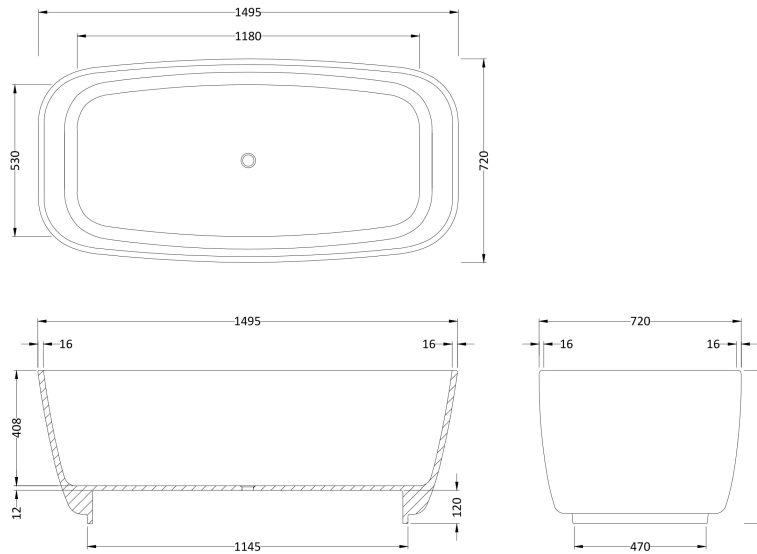

CUSTOMER DATA SHEET - BATHS

SALES CODE: NBB003

DESCRIPTION: Bella Rec Freestanding Bath 1495 X 720

PRODUCT DIMENSIONS

Length (mm)	Width (mm)	Depth (mm)	Nett Wgt Kg
1495	720	540	82

PACKAGING DIMENSIONS

Length (mm)	Width (mm)	Depth (mm)	Gross Wgt Kg
1530	800	580	82

PACKAGING DATA

Box Colour	Brown Cardboard Box		
Box Qty	1	Label Colour	White Label
Label Size	100 X 50	Label Qty	1

OUTER BOX DIMENSIONS (If Applicable)

Length (mm)	Width (mm)	Height (mm)	Gross Wgt Kg
Barcode	5055275895887		

PRODUCT DETAILS

Country of Origin	South Africa	Certification	FSC	No	CE	No
Fitting Instruction	Yes	Material Colour Ref'	European White			
Product Material	Cian Solid Surface	Material Thickness	16mm			
Volume (Ltr)	175	Displaced Capacity	105			
Leg Set Inc'	Not Applicable	Waste Inc'	Waste Included			
Drilled/Undrilled	Undrilled For Taps	Includes Grips	No Grips Supplied			
Embossed	No	No of Tapholes	None			
Anti-Slip	No					