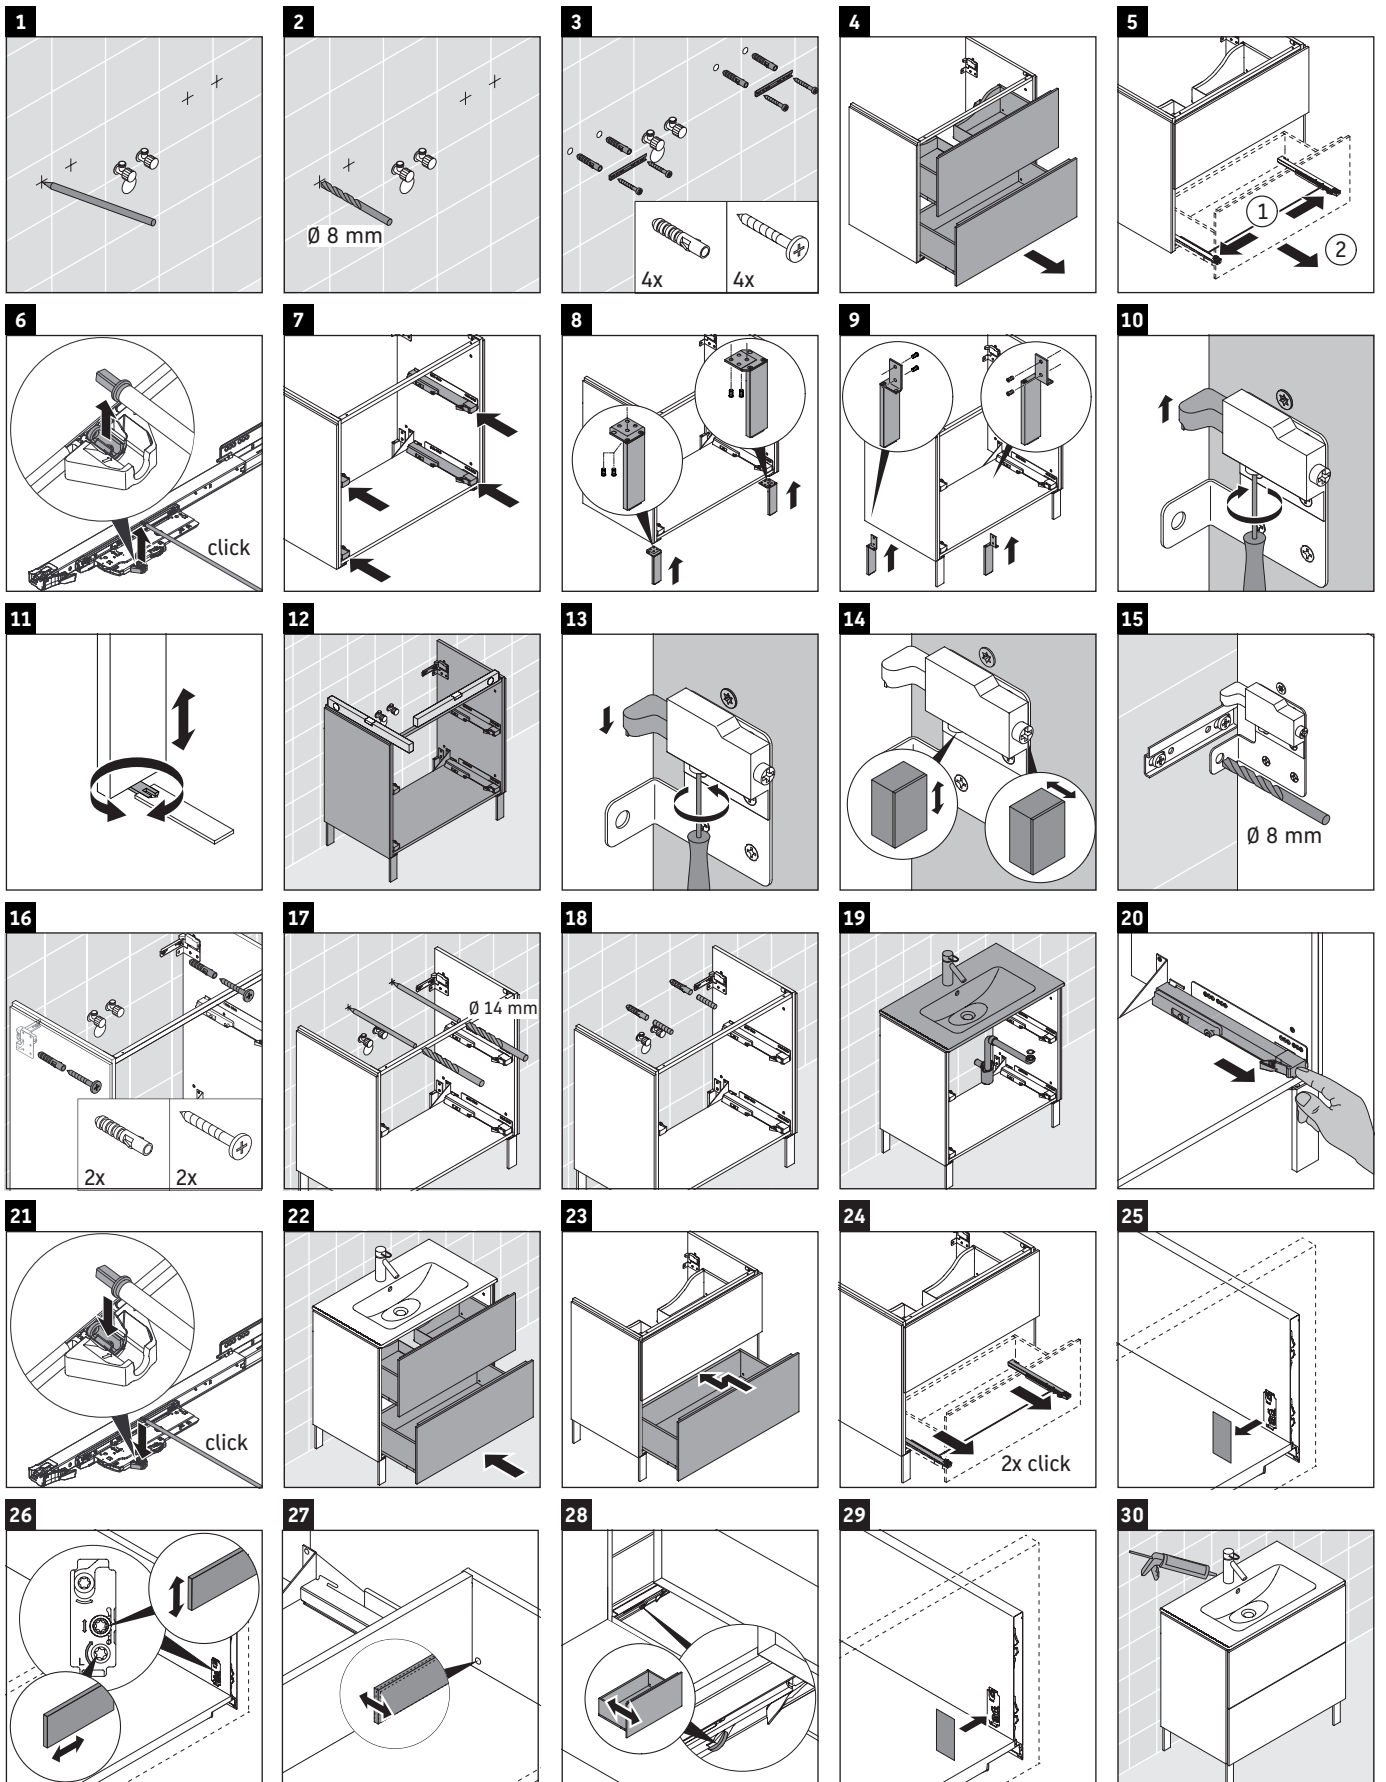

Best.-Nr. LC6673/16.11.1