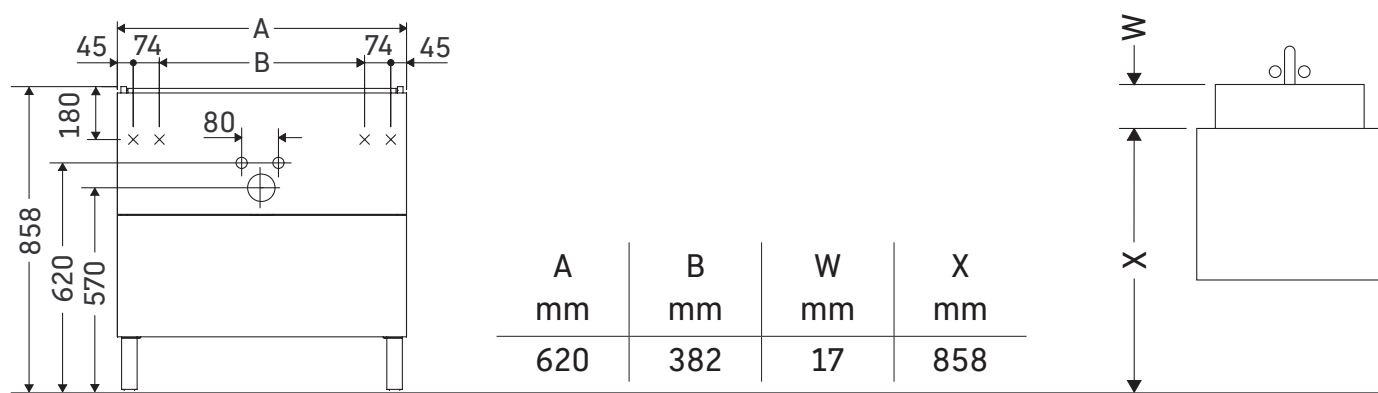

L-Cube

LC 6673

Mounting instructions

Me by Starck # 234263

Instructions for use

The bathroom furniture range complies with the standards and guidelines applicable at the time of delivery and is designed for use in bathrooms. Direct contact with water should be avoided, for example, when showering.