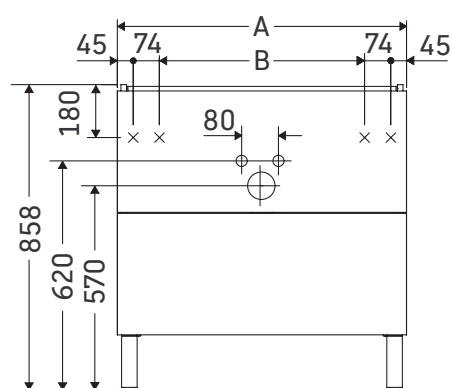

L-Cube

LC 6674

Mounting instructions

A	B	W	X
mm	mm	mm	mm
820	582	17	858

Me by Starck # 234283

Instructions for use

The bathroom furniture range complies with the standards and guidelines applicable at the time of delivery and is designed for use in bathrooms. Direct contact with water should be avoided, for example, when showering.

We reserve the right to make technical improvements and design modifications to the products illustrated.

Best.-Nr. LC6674/16.11.1