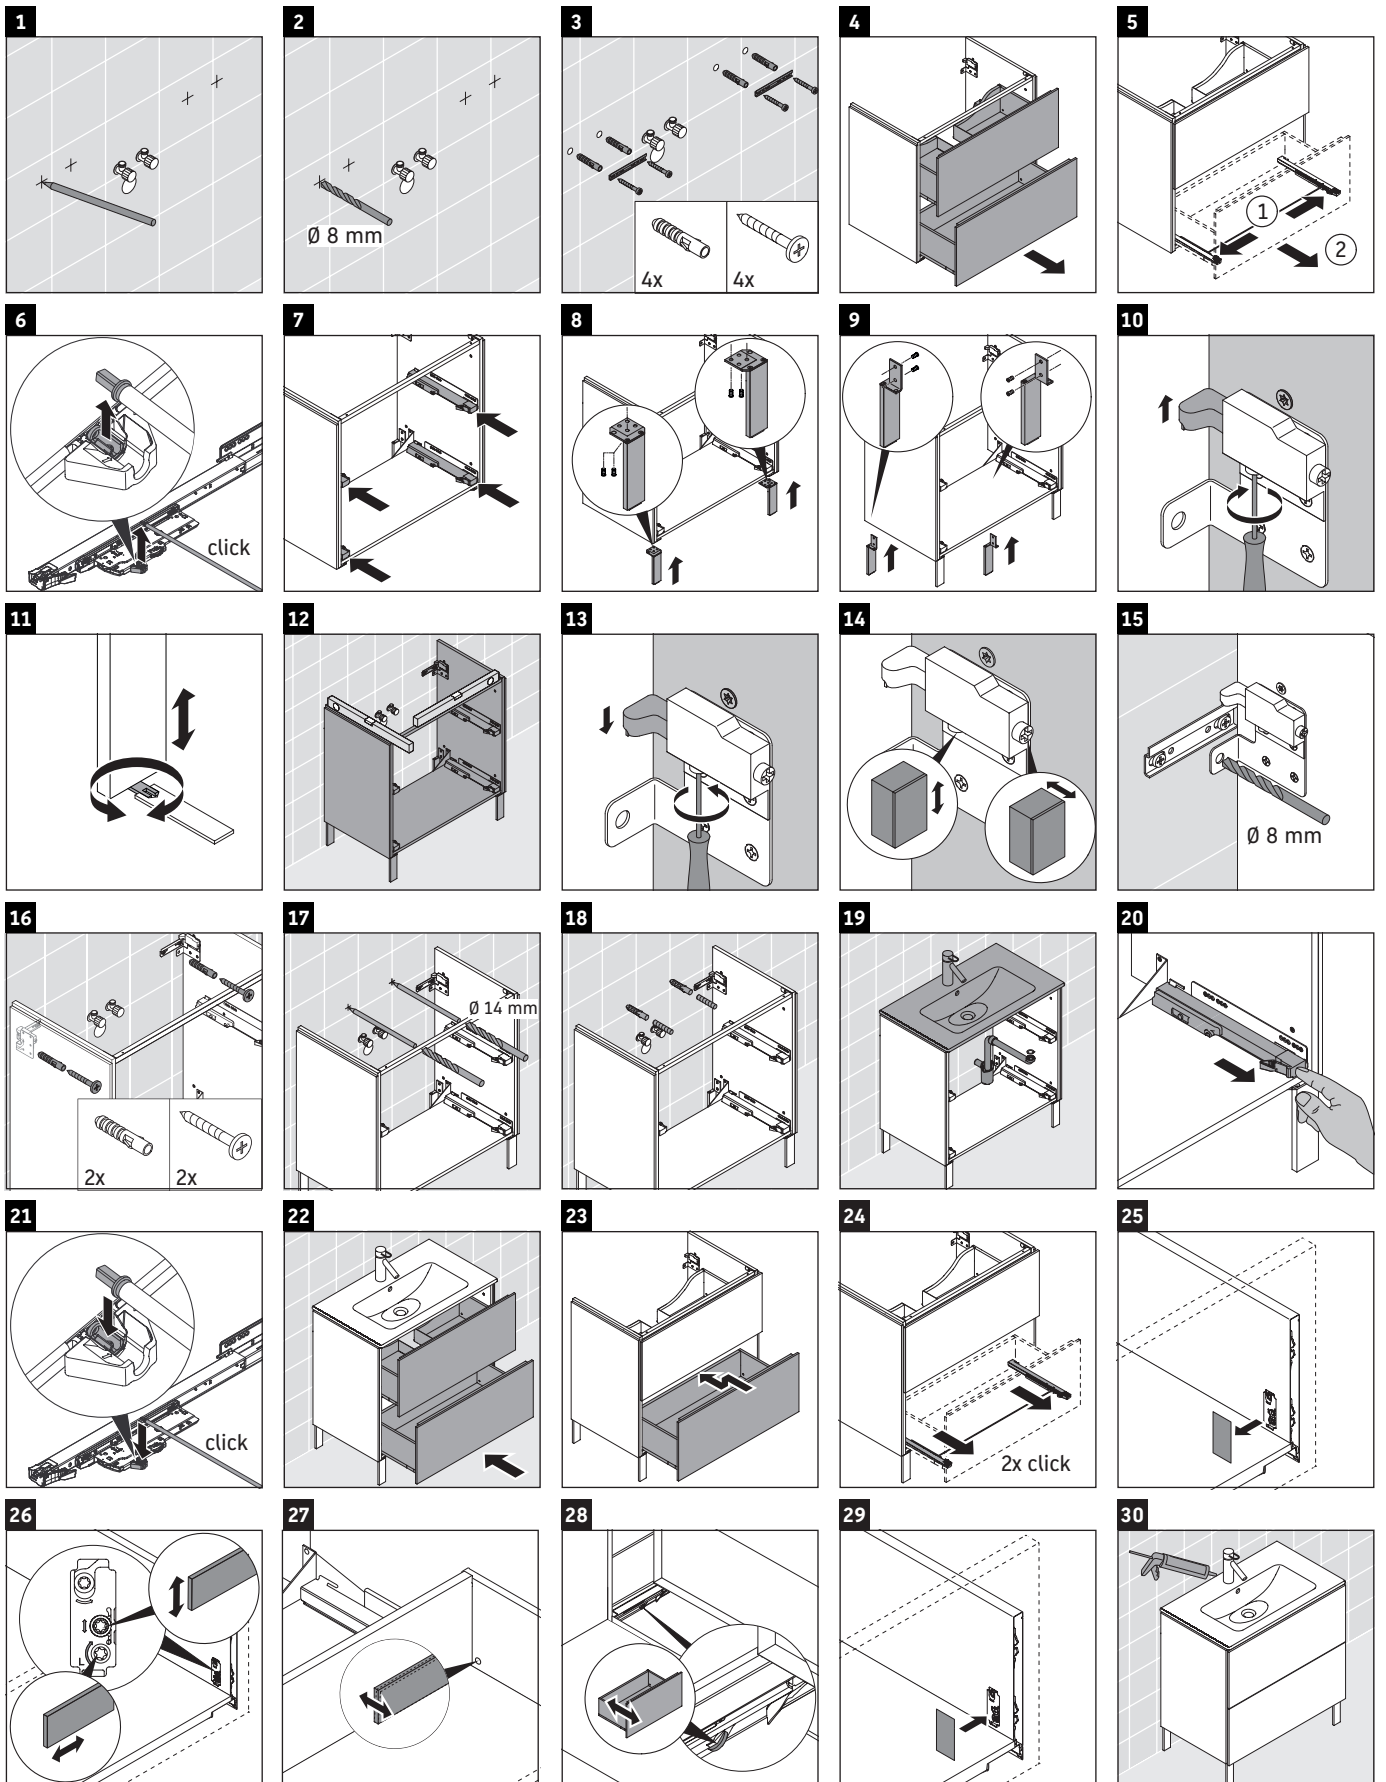

Best.-Nr. LC6674/16.11.1